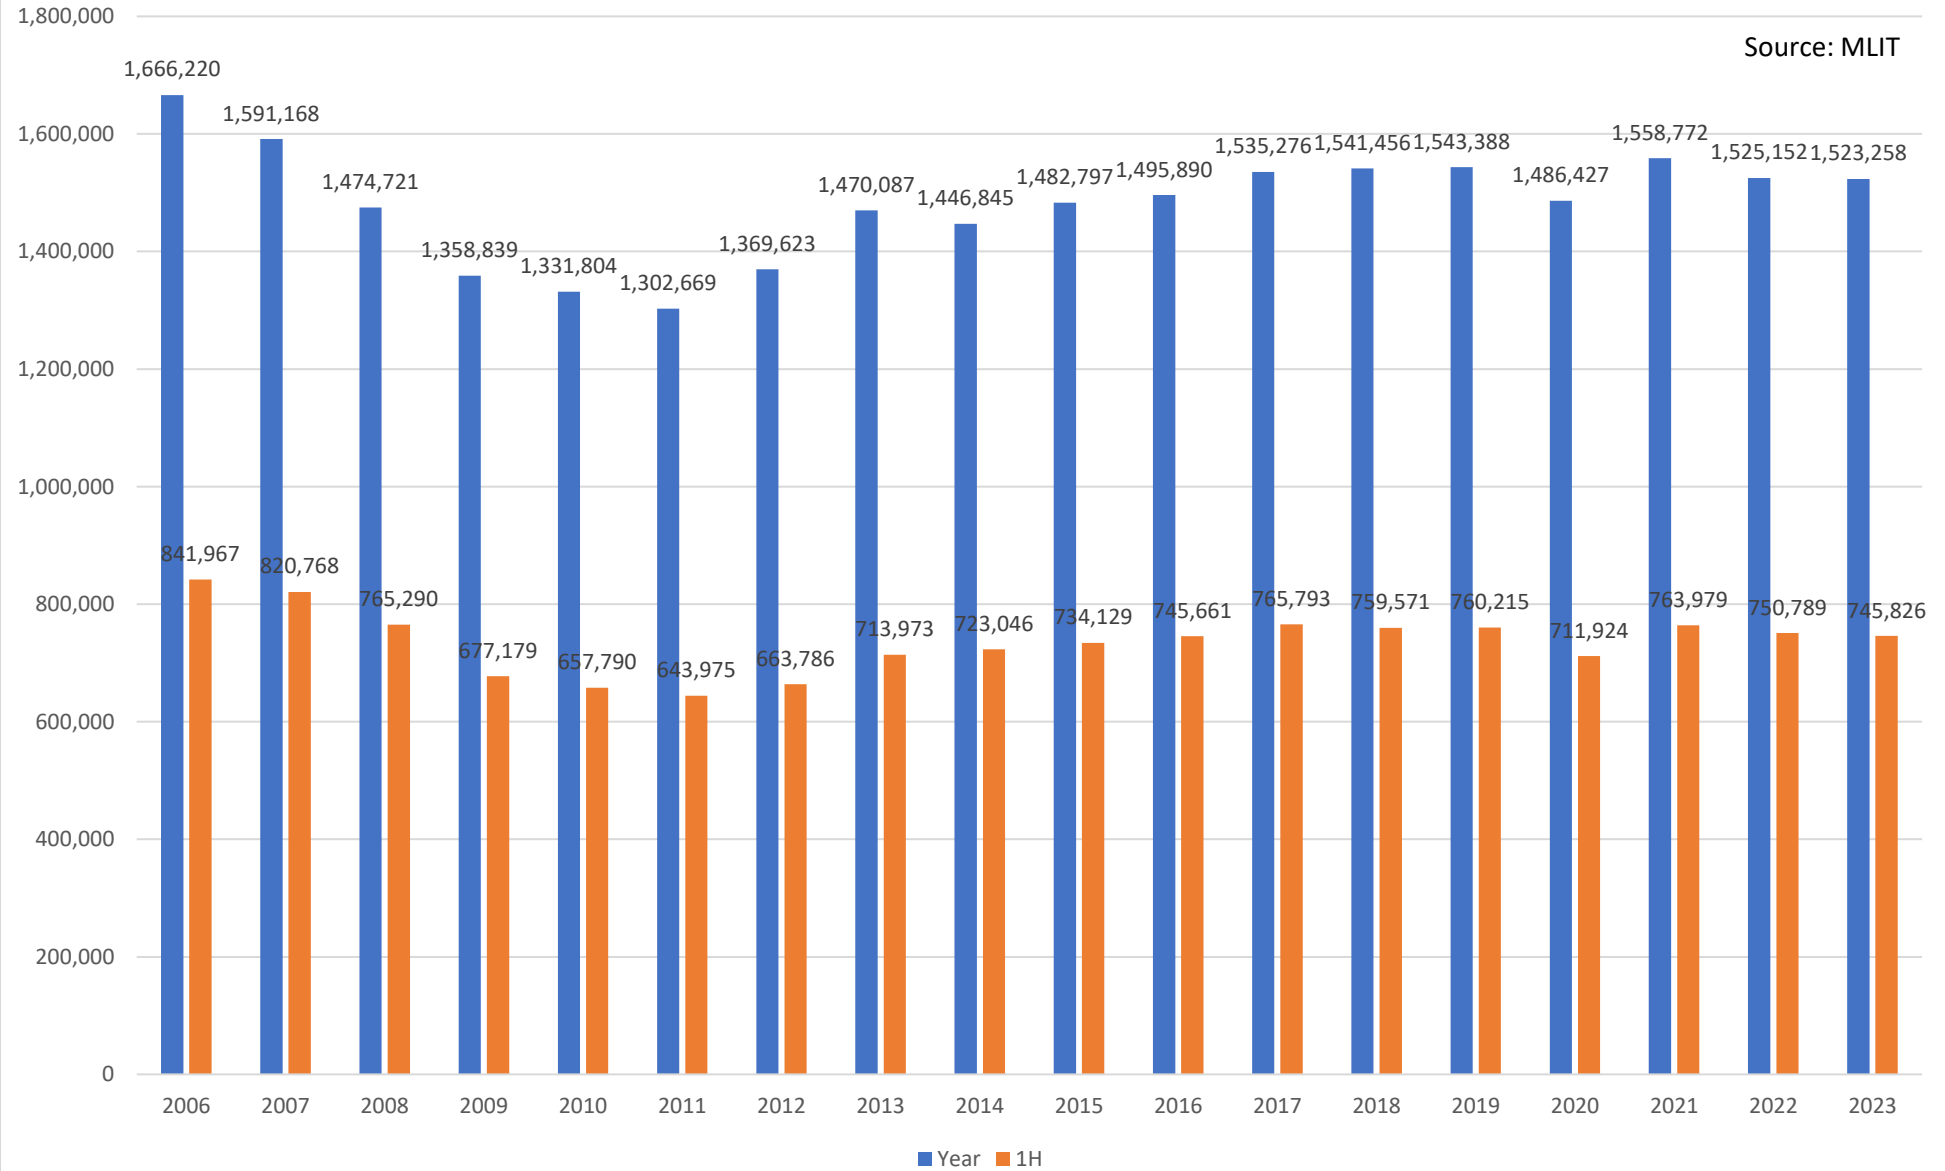

Number of Land Transaction (Japan)

Source: MLIT

Number of Land Transaction (Hokkaido)

Source: MLIT

Number of Land Transaction (Aomori)

Source: MLIT

Number of Land Transaction (Iwate)

Source: MLIT

Number of Land Transaction (Miyagi)

Source: MLIT

Number of Land Transaction (Akita)

Source: MLIT

Number of Land Transaction (Yamagata)

Source: MLIT

Number of Land Transaction (Fukushima)

Source: MLIT

Number of Land Transaction (Ibaraki)

Source: MLIT

Number of Land Transaction (Tochigi)

Source: MLIT

Number of Land Transaction (Gunma)

Source: MLIT

Number of Land Transaction (Saitama)

Source: MLIT