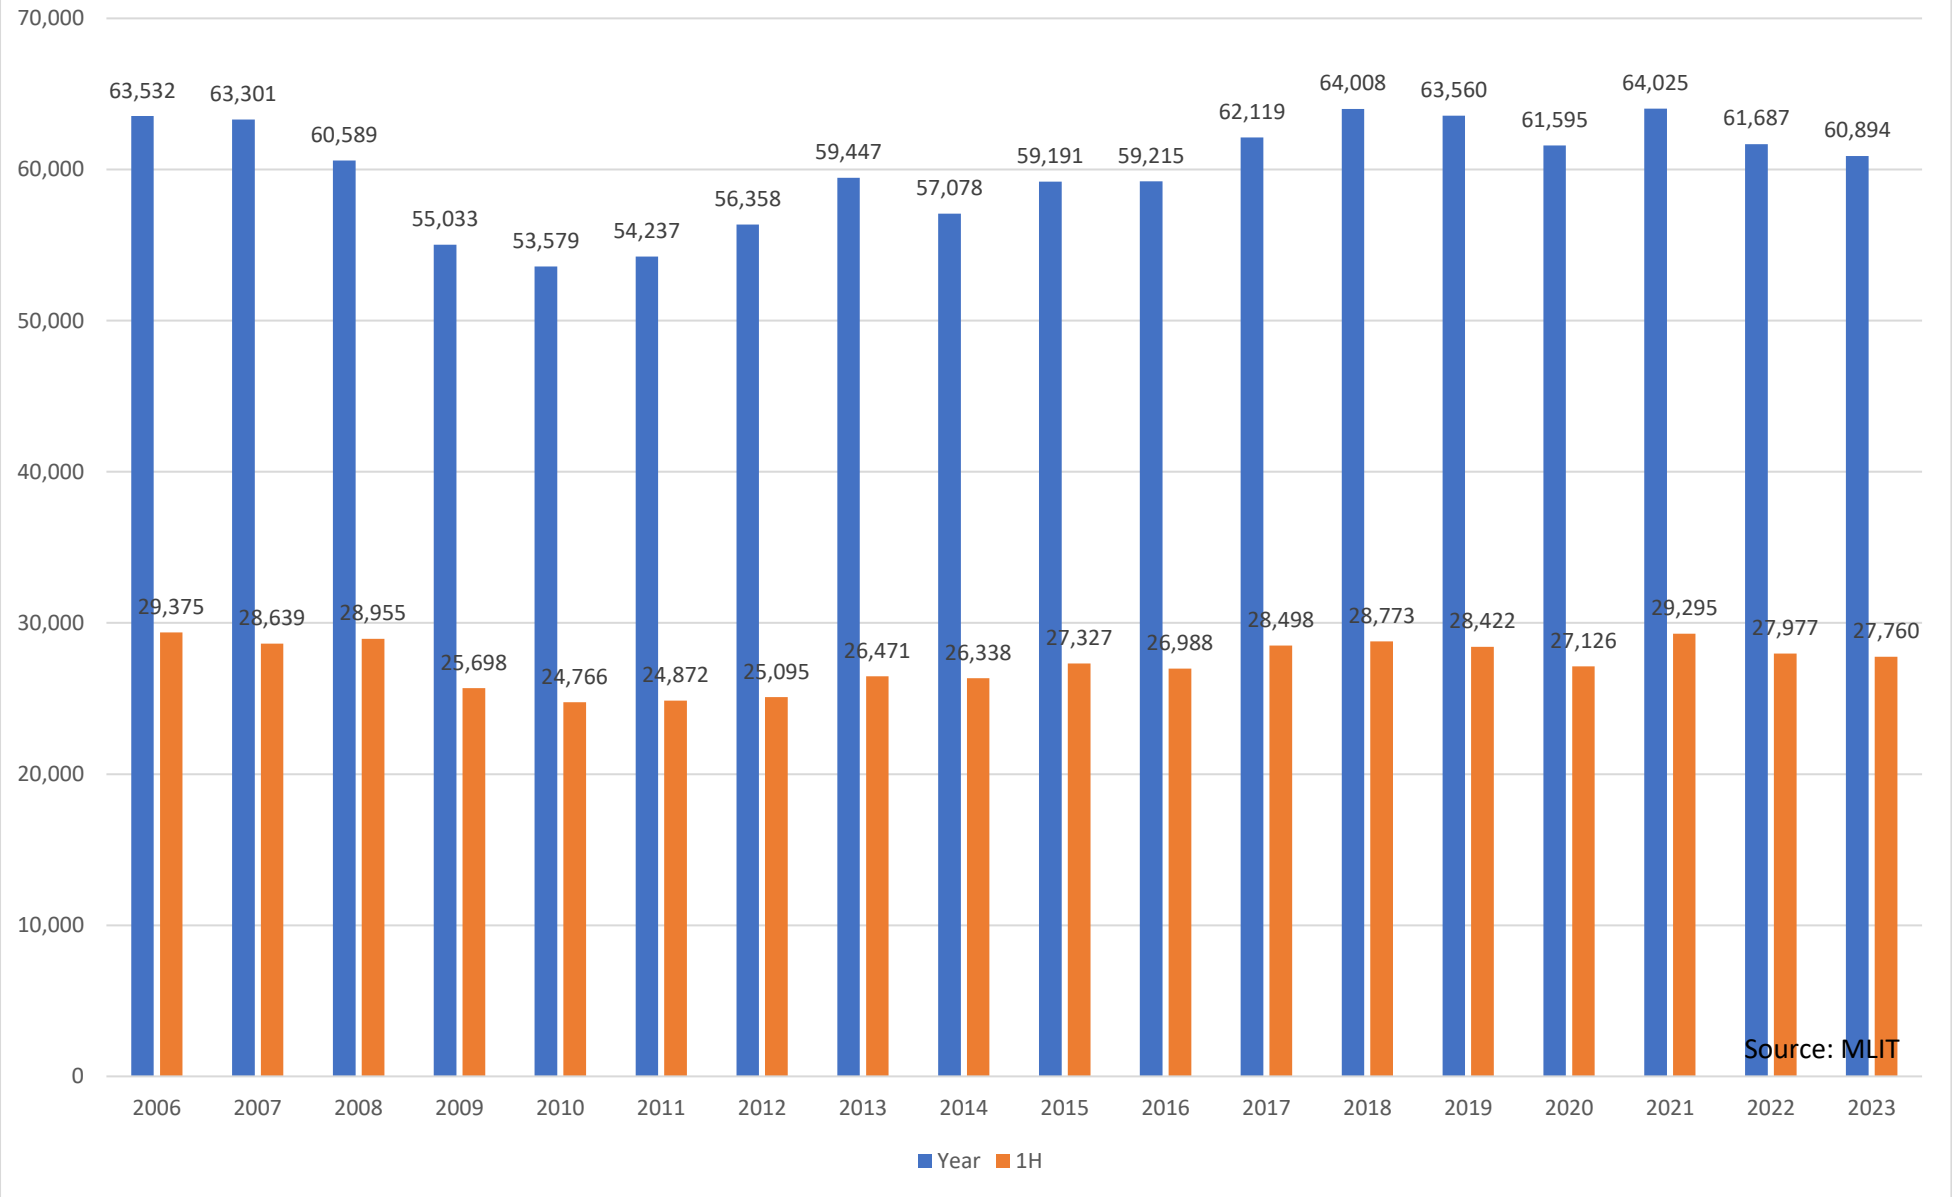

Number of Land Transaction (Japan)

Source: MLIT

Number of Land Transaction (Hokkaido)

Source: MLIT

Number of Land Transaction (Aomori)

Source: MLIT

Number of Land Transaction (Iwate)

Source: MLIT

Number of Land Transaction (Miyagi)

Source: MLIT

Number of Land Transaction (Akita)

Source: MLIT

Number of Land Transaction (Yamagata)

Source: MLIT

Number of Land Transaction (Fukushima)

Source: MLIT