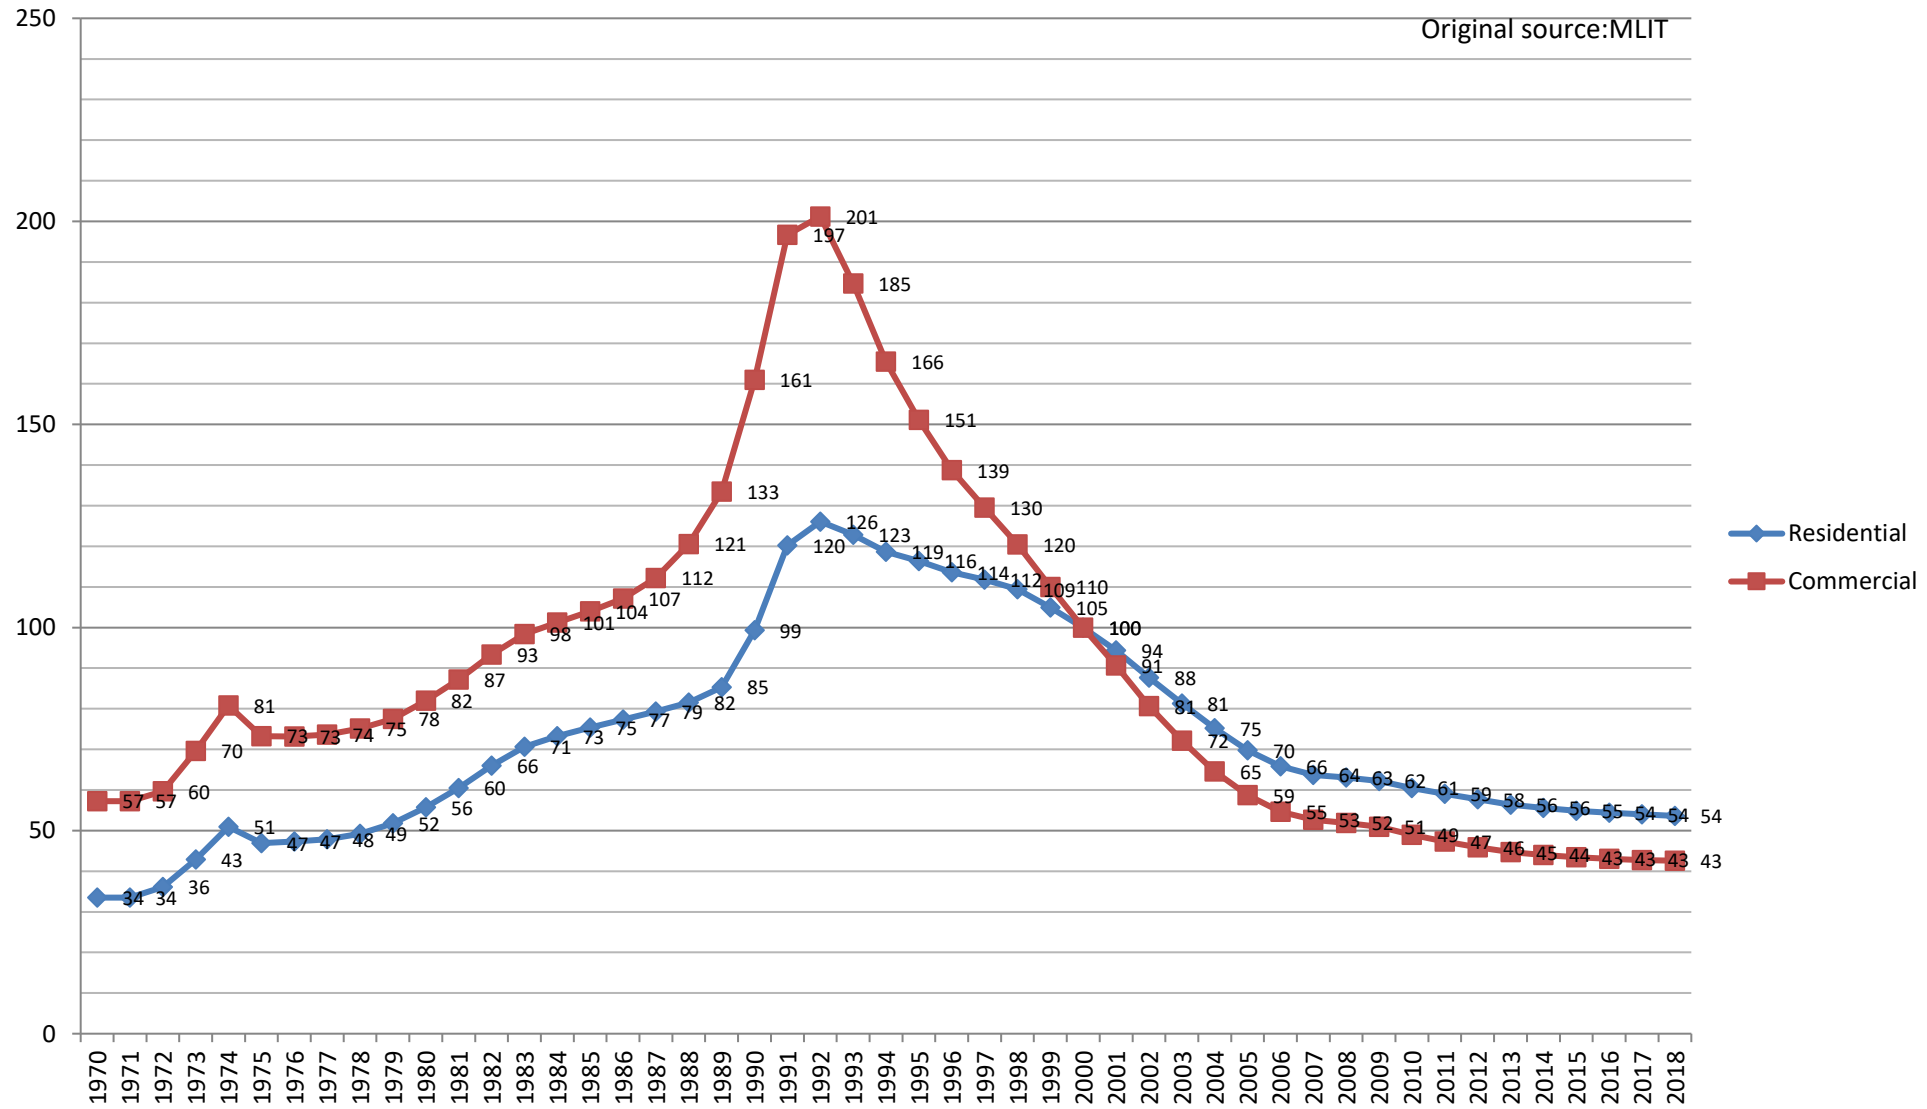

Land Price Index (Nagano) 2000y=100

Original source:MLIT

Land Price Index (Gifu)

2000y=100

Original source:MLIT

Land Price Index (Shizuoka)

2000y=100

Original source:MLIT