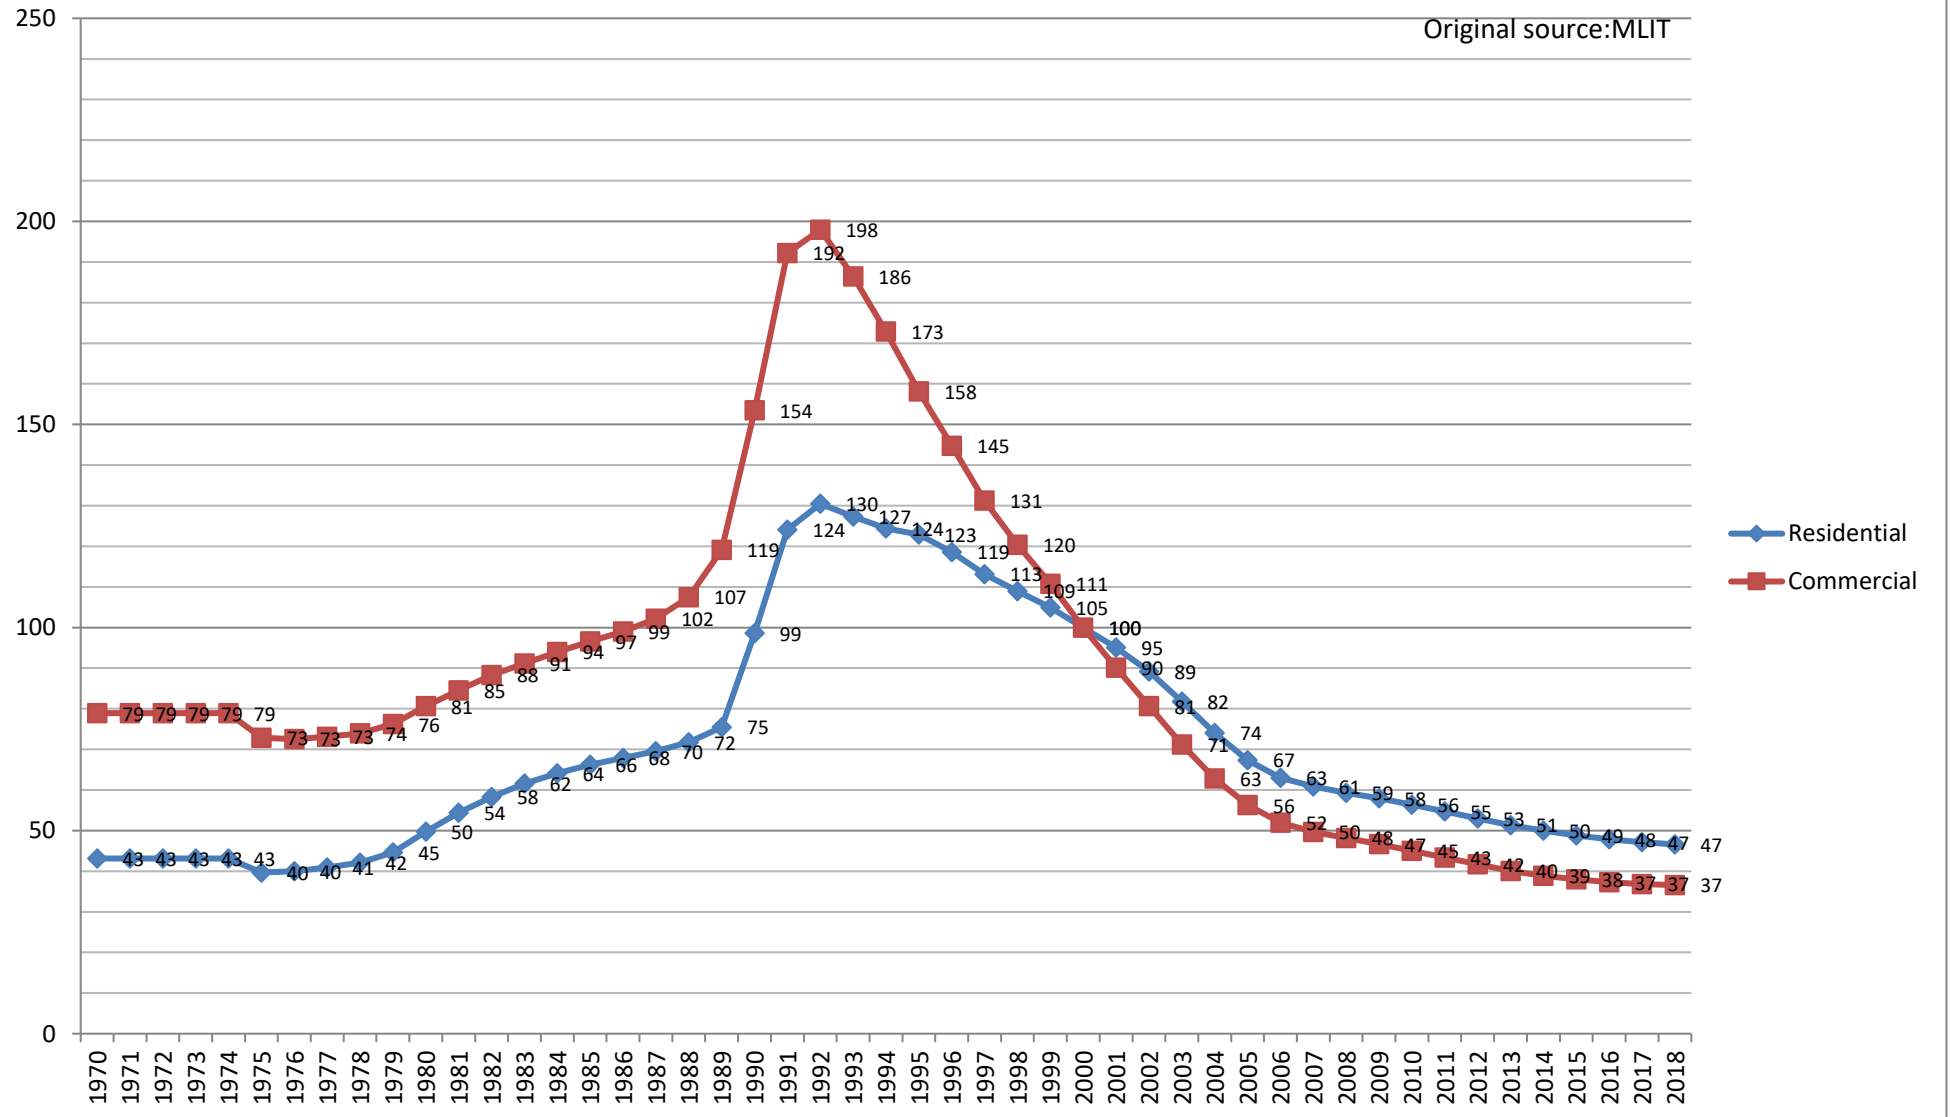

2000y=100

Original source:MLIT

Land Price Index (Fukui)

2000y=100

Original source:MLIT

Land Price Index (Yamanashi)

2000y=100

Original source:MLIT

Land Price Index (Nagano) 2000y=100

Original source:MLIT

Land Price Index (Gifu)

2000y=100

Original source:MLIT

Land Price Index (Shizuoka)

2000y=100

Original source:MLIT