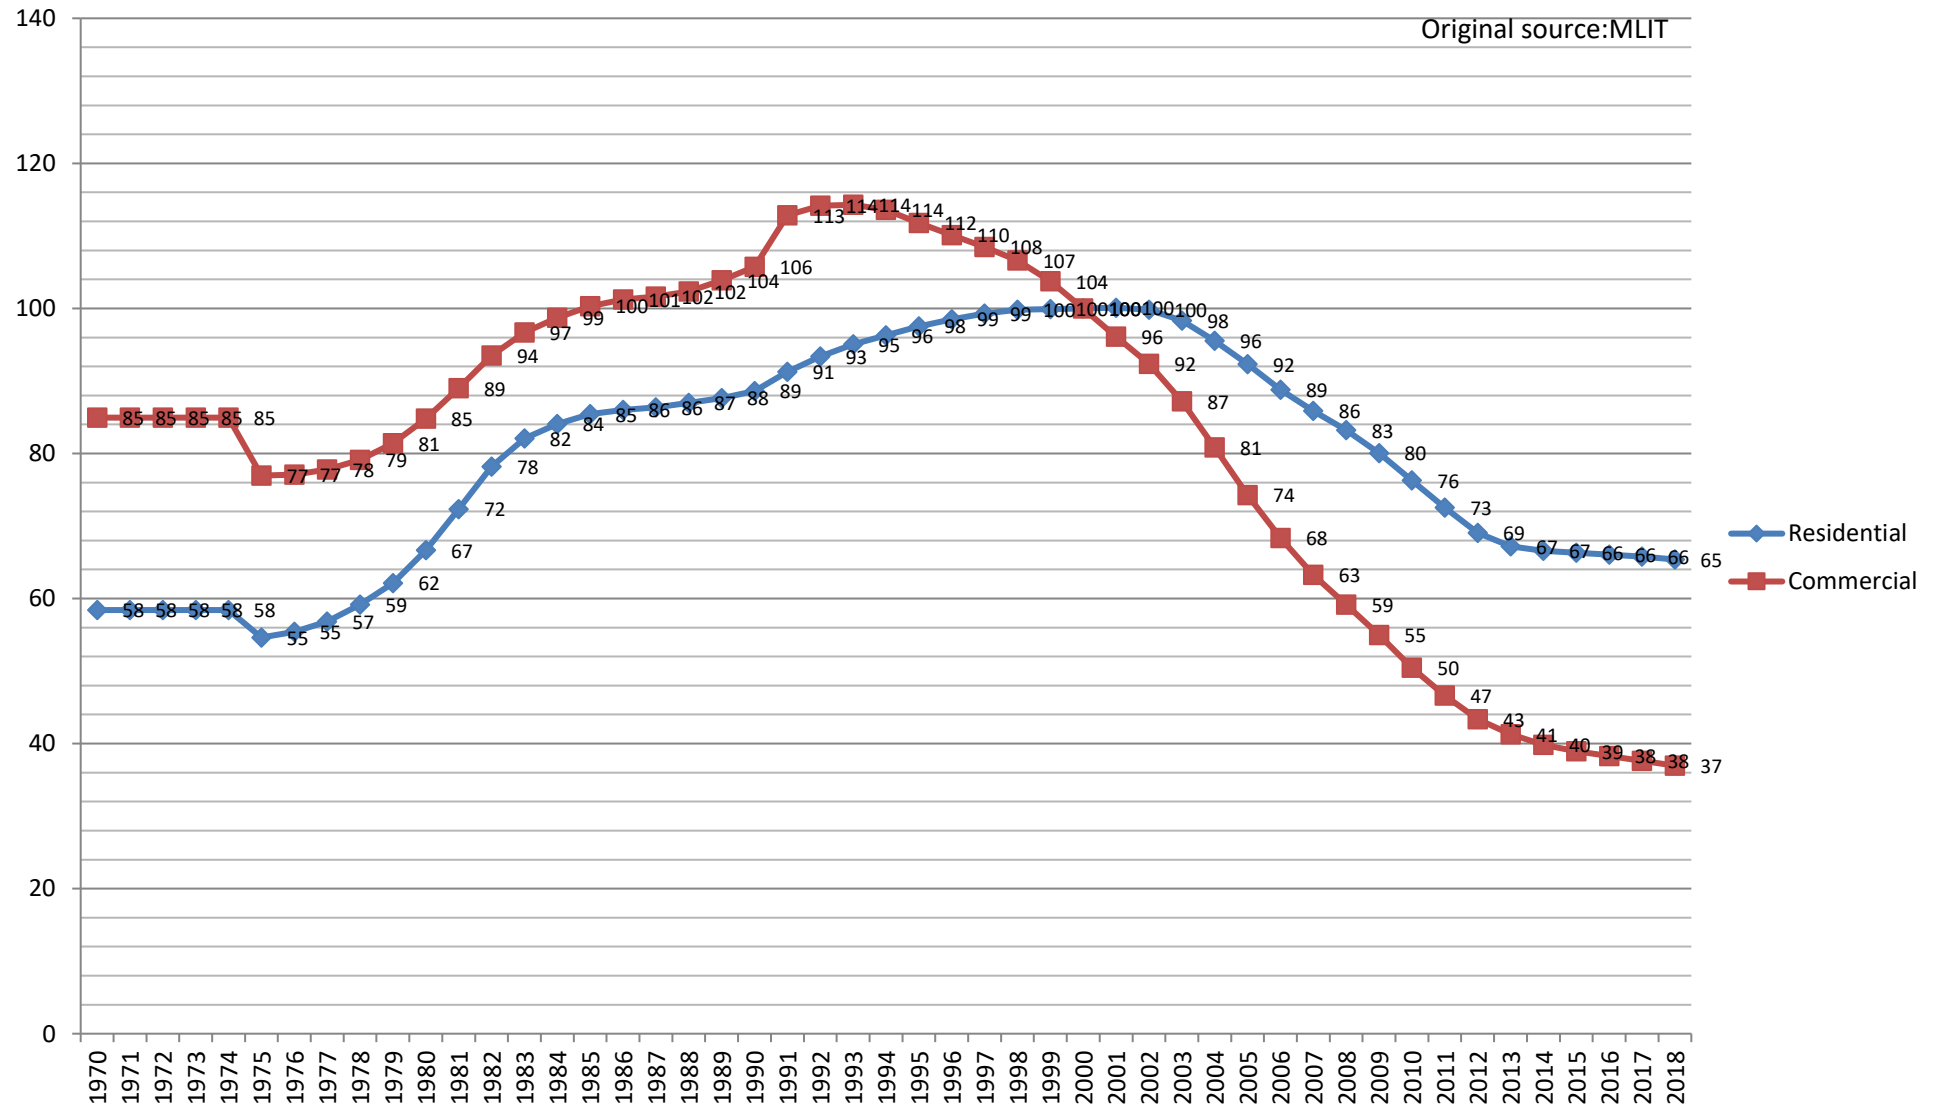

Land Price Index (Iwate)

2000y=100

Original source:MLIT