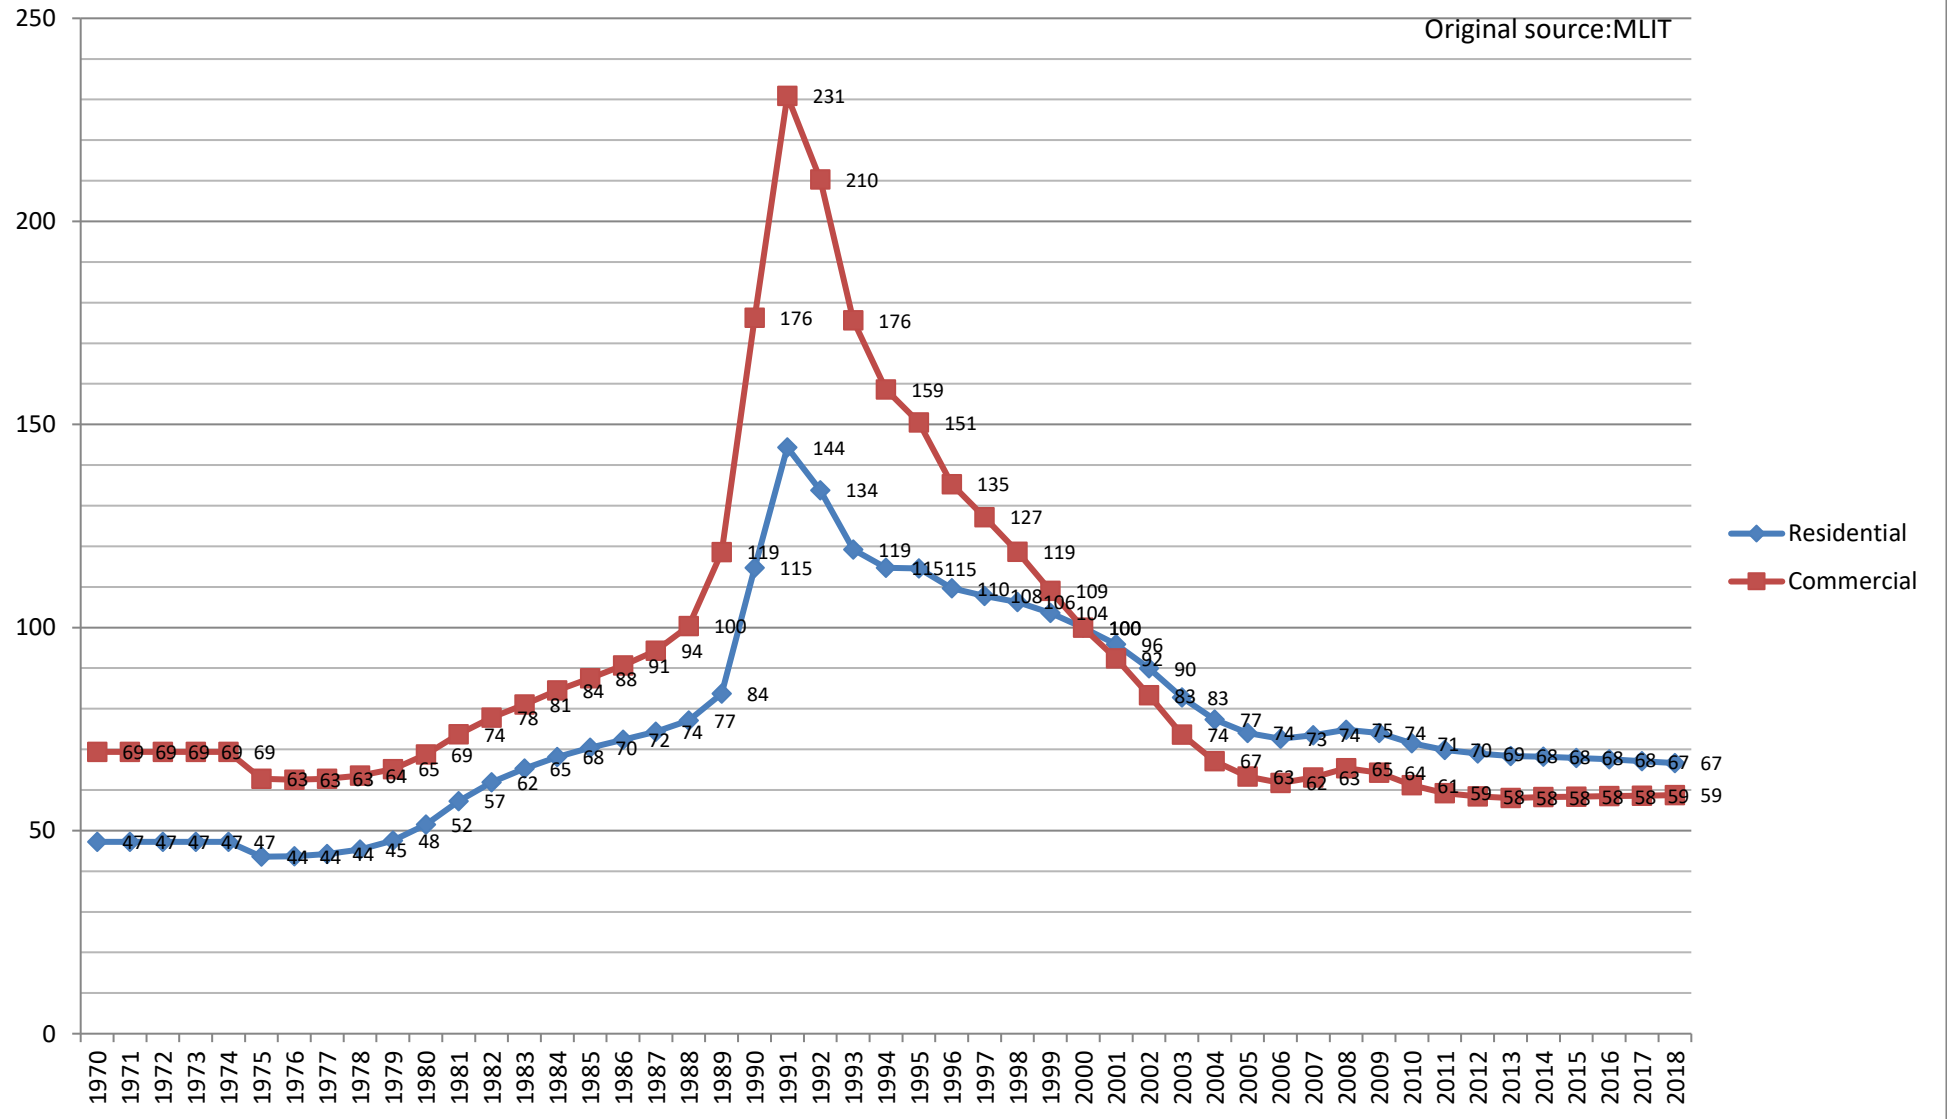

Land Price Index (Aichi)

2000y=100

Original source:MLIT

Land Price Index (Mie)

2000y=100

Original source:MLIT

Land Price Index (Shiga) 2000y=100

Original source:MLIT