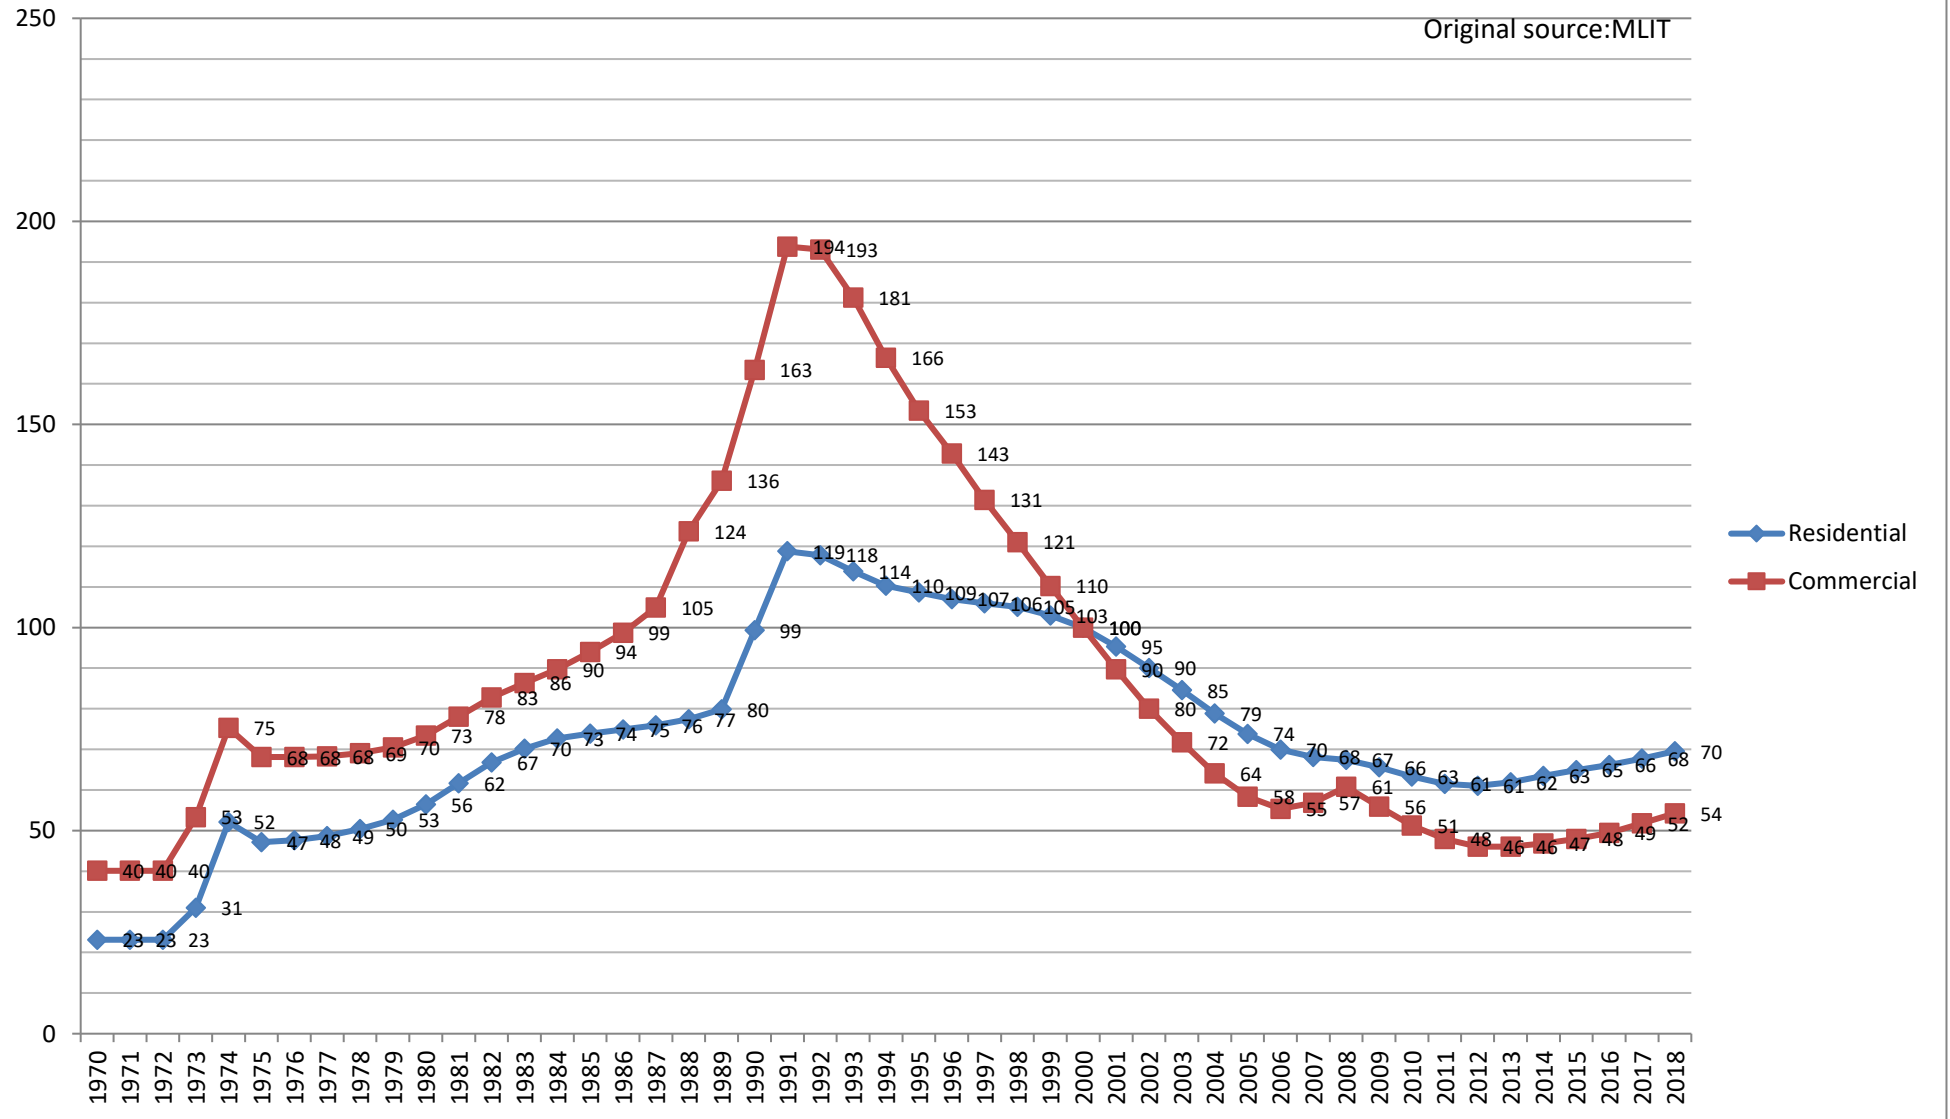

Land Price Index (Japan)

2000y=100

Original source:MLIT

Land Price Index (Hokkaido) 2000y=100

Original source:MLIT

Land Price Index (Aomori)

2000y=100

Original source:MLIT

Land Price Index (Iwate)

2000y=100

Original source:MLIT

Land Price Index (Miyagi)

2000y=100

Original source:MLIT

Land Price Index (Akita)

2000y=100

Original source:MLIT

Land Price Index (Yamagata)

2000y=100

Original source:MLIT

Land Price Index (Fukushima)

2000y=100

Original source:MLIT

Land Price Index (Ibaraki)