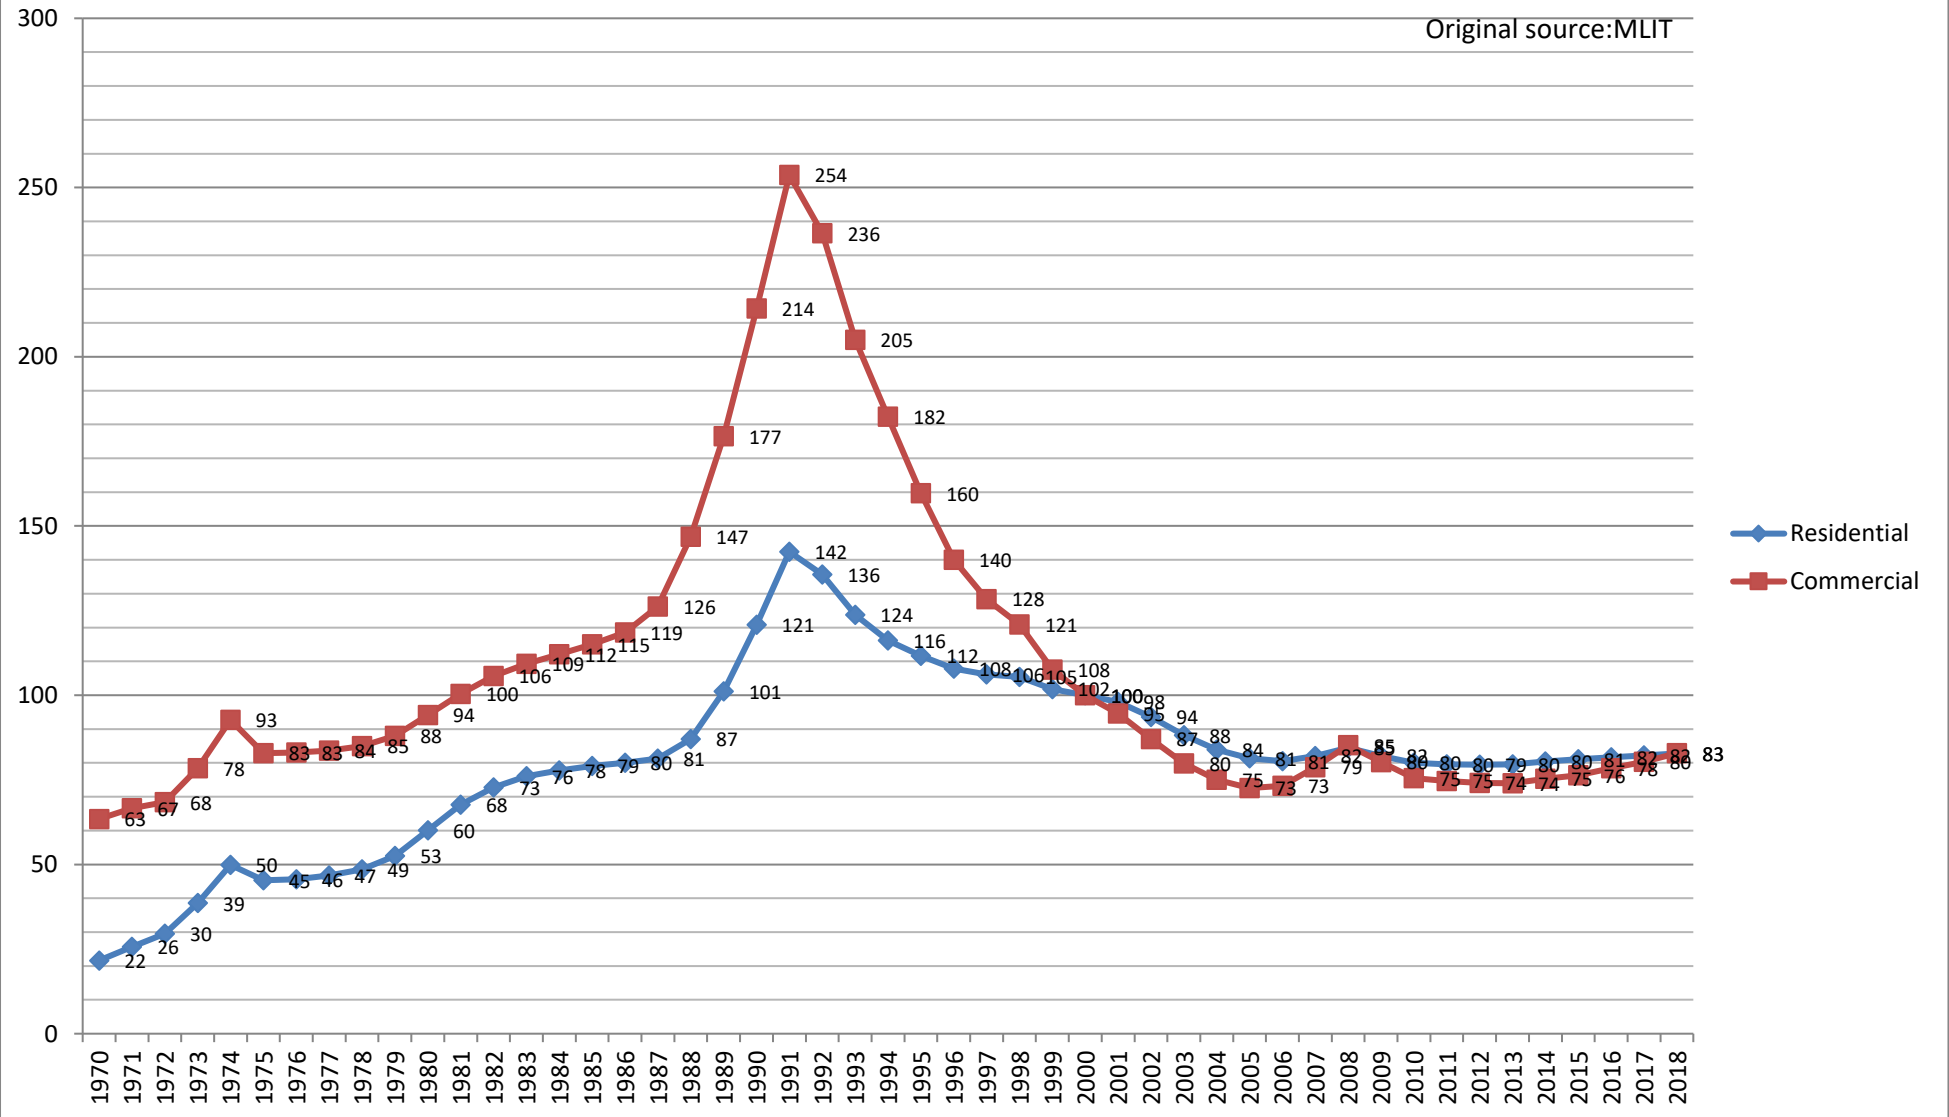

Land Price Index (Aichi)

2000y=100

Original source:MLIT