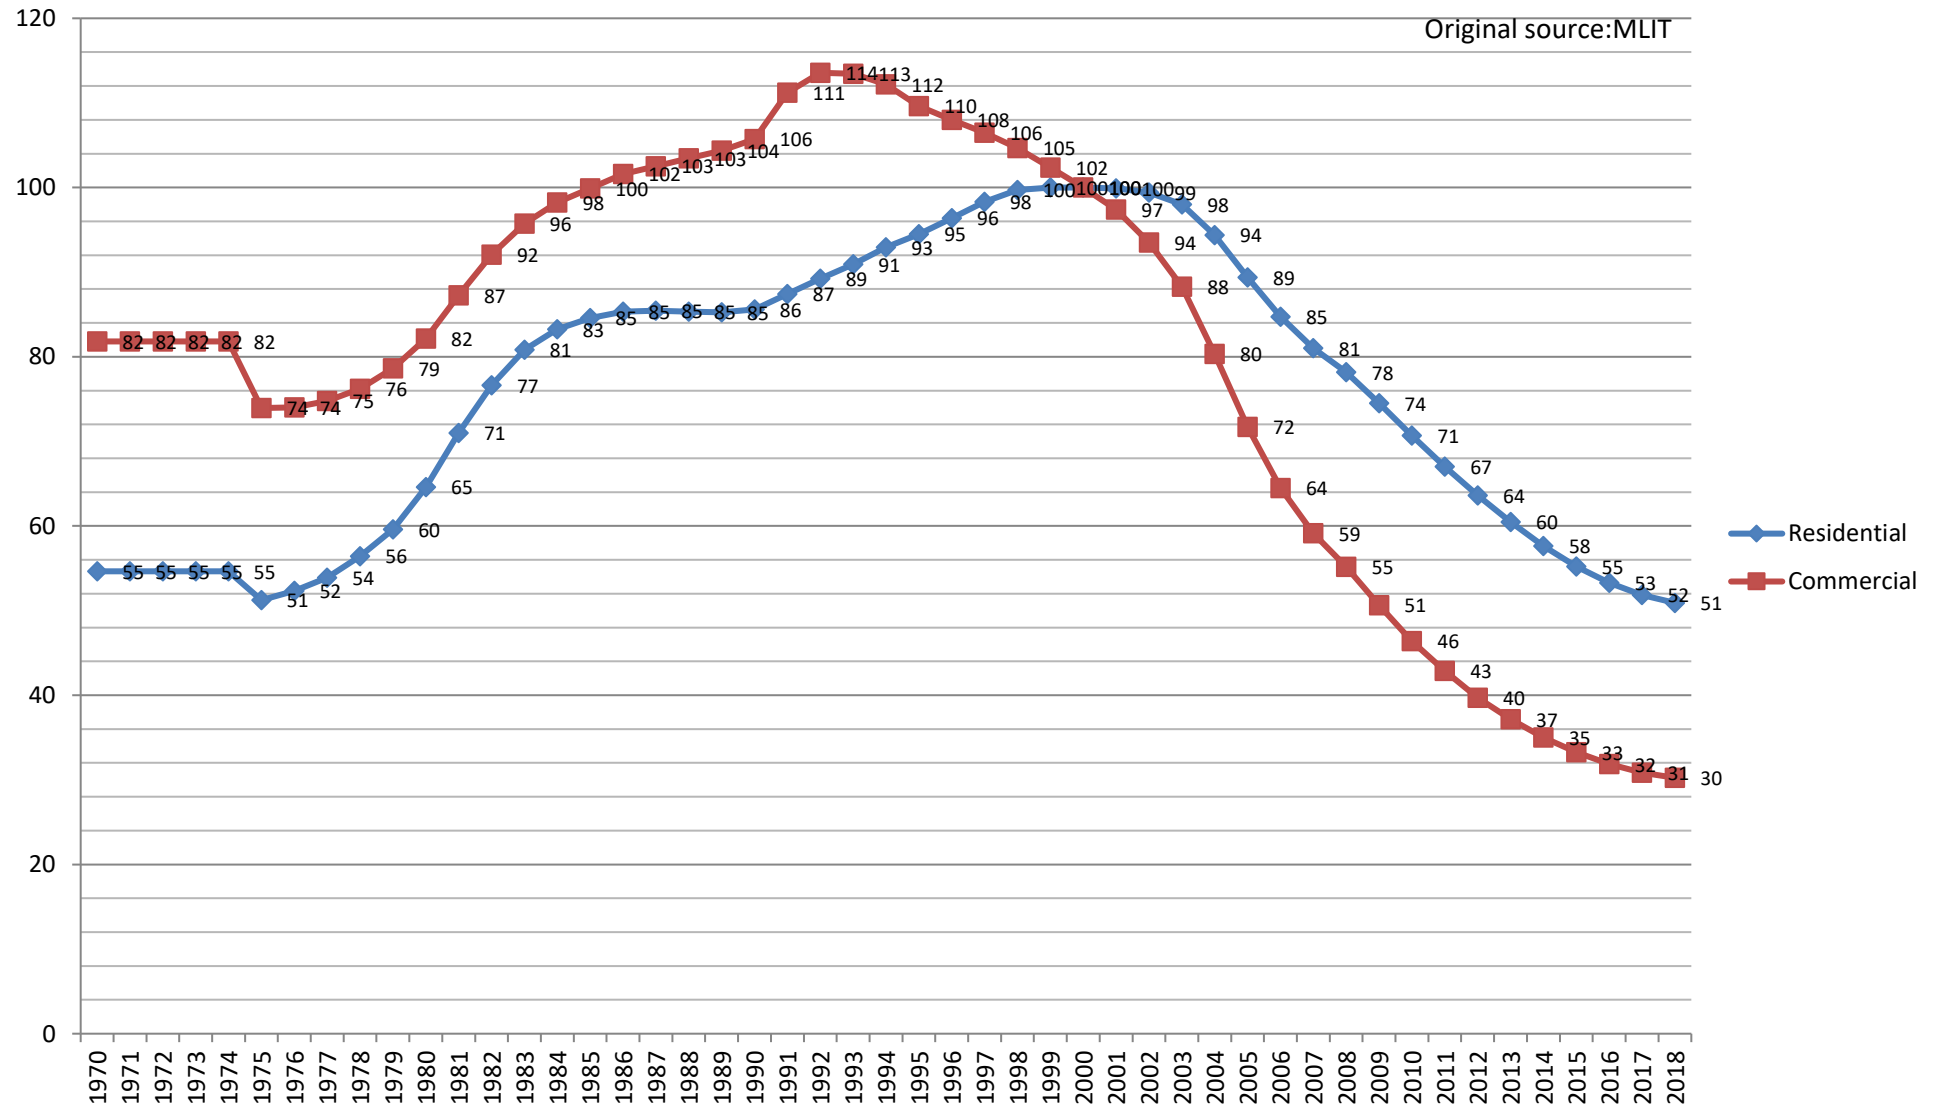

Land Price Index (Iwate)

2000y=100

Original source:MLIT

Land Price Index (Miyagi)

2000y=100

Original source:MLIT

Land Price Index (Akita)

2000y=100

Original source:MLIT

Land Price Index (Yamagata)

2000y=100

Original source:MLIT

Land Price Index (Fukushima)

2000y=100

Original source:MLIT

Land Price Index (Ibaraki)