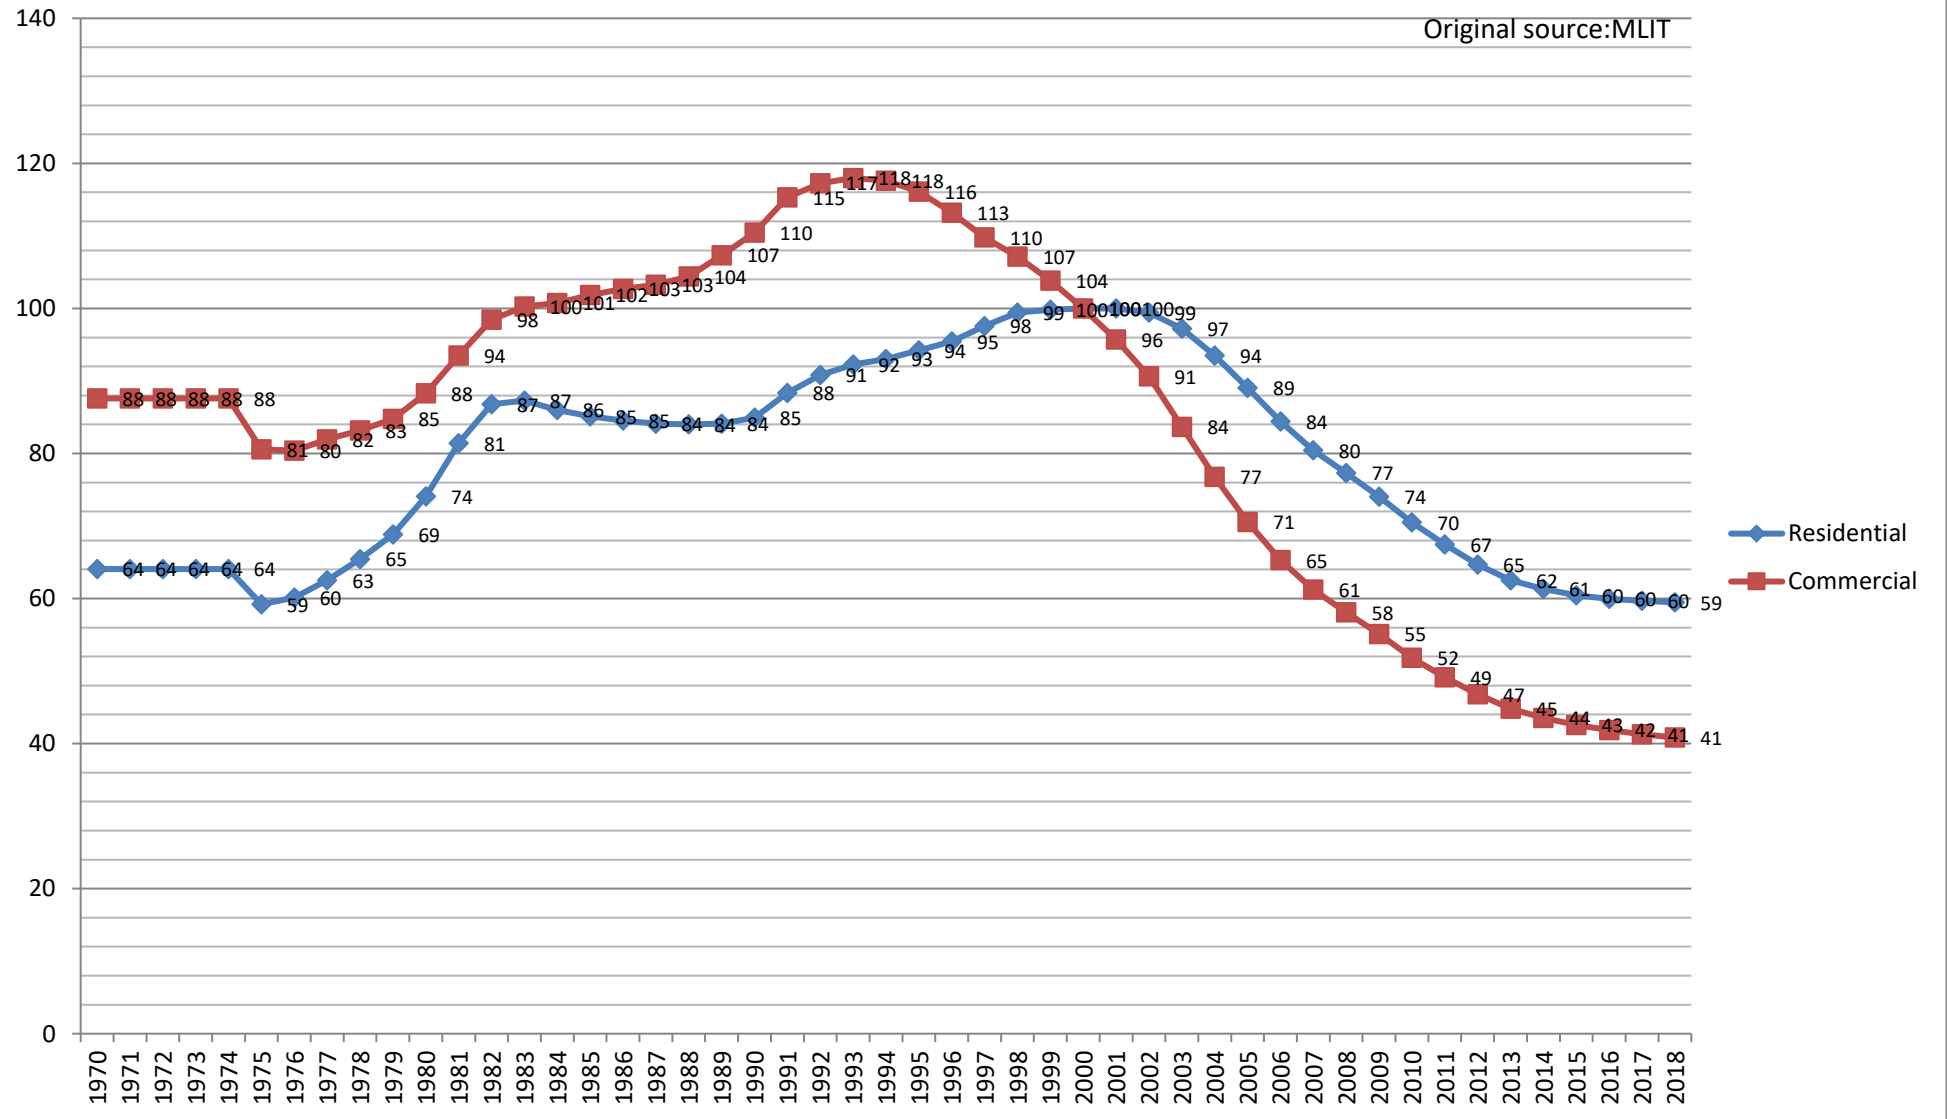

Land Price Index (Iwate)

2000y=100

Original source:MLIT

Land Price Index (Miyagi)

2000y=100

Original source:MLIT

Land Price Index (Akita)

2000y=100

Original source:MLIT

Land Price Index (Yamagata)

2000y=100

Original source:MLIT

Land Price Index (Fukushima)

2000y=100

Original source:MLIT

Land Price Index (Ibaraki)