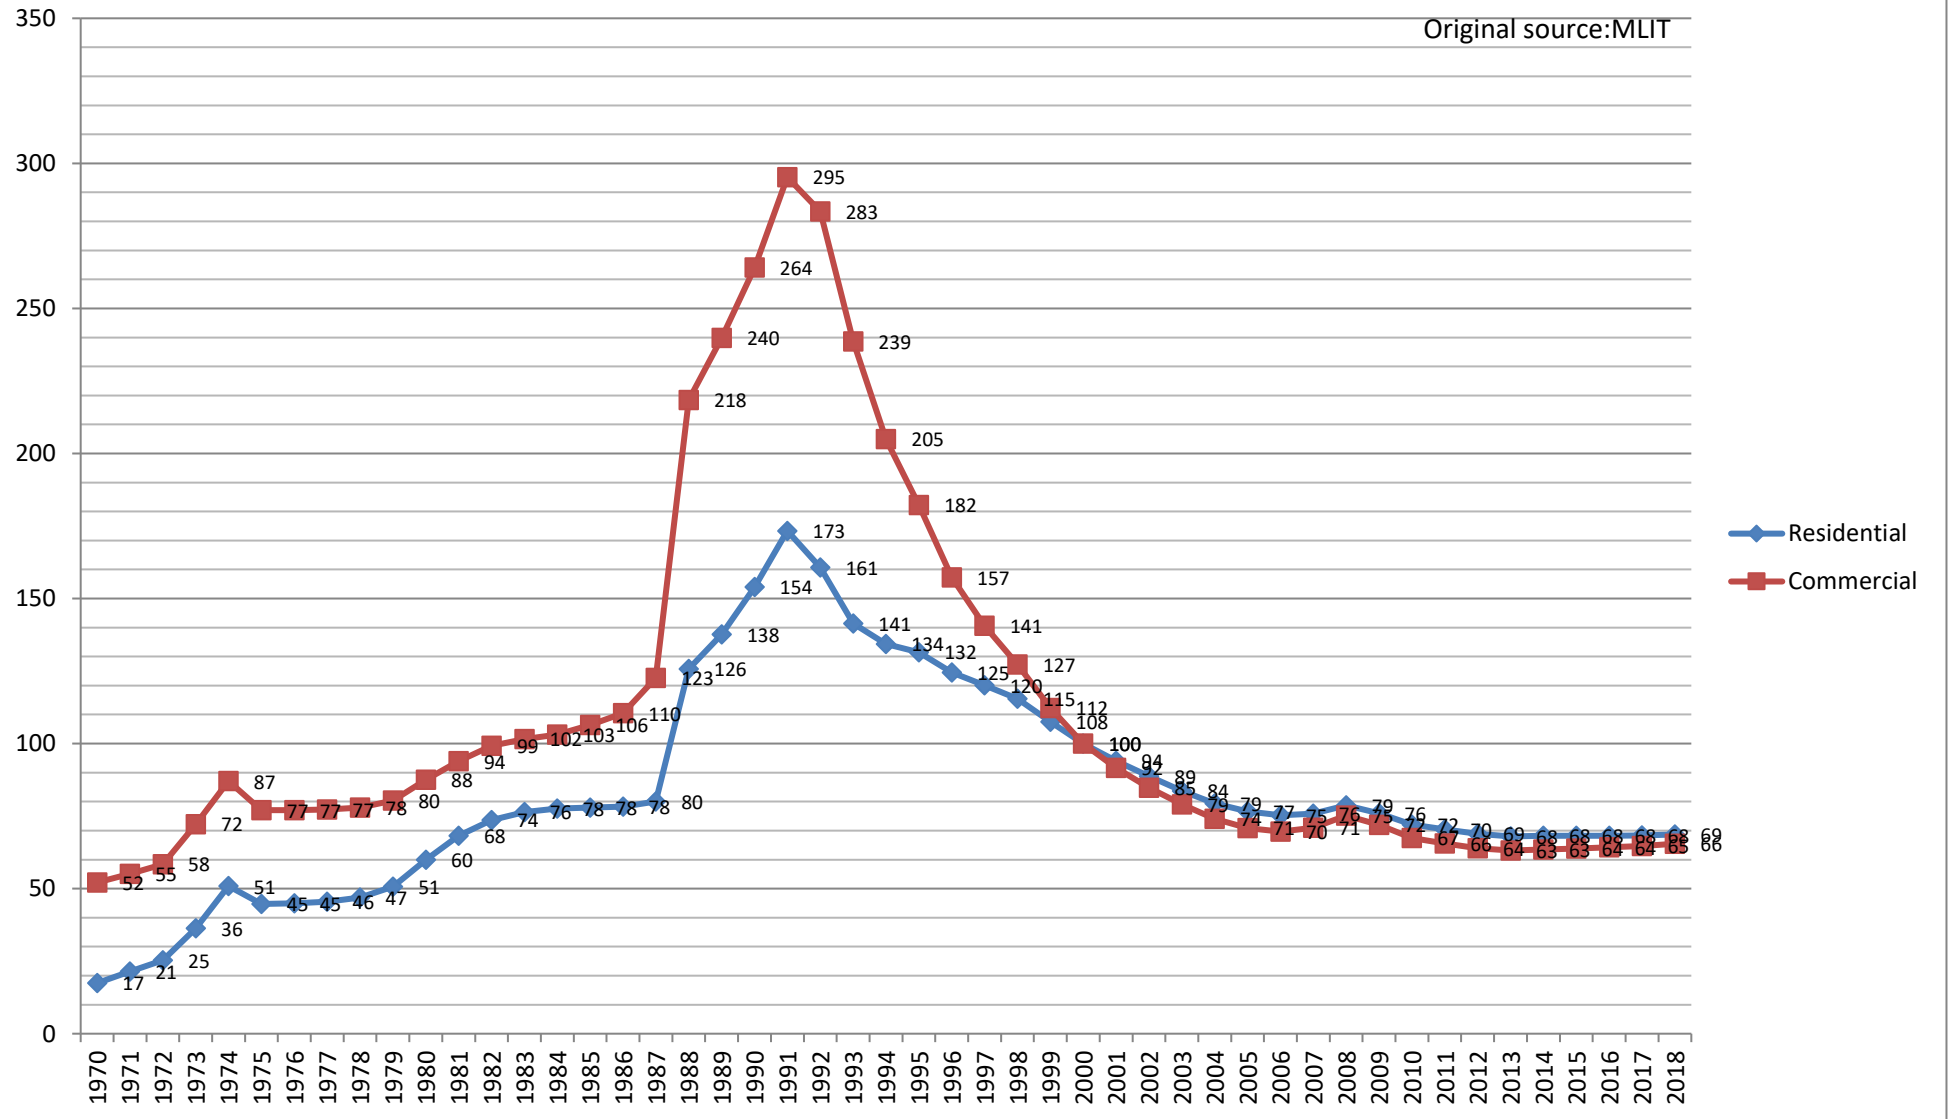

Original source:MLIT

Land Price Index (Yamagata)

2000y=100

Original source:MLIT

Land Price Index (Fukushima)

2000y=100

Original source:MLIT

Land Price Index (Ibaraki)

2000y=100

Original source:MLIT

Land Price Index (Tochigi)

2000y=100

Original source:MLIT

Land Price Index (Gunma)

2000y=100

Original source:MLIT

Land Price Index (Saitama) 2000y=100

Original source:MLIT

Land Price Index (Chiba) 2000y=100

Original source:MLIT

Land Price Index (Tokyo) 2000y=100

Original source:MLIT

Land Price Index (Kanagawa) 2000y=100