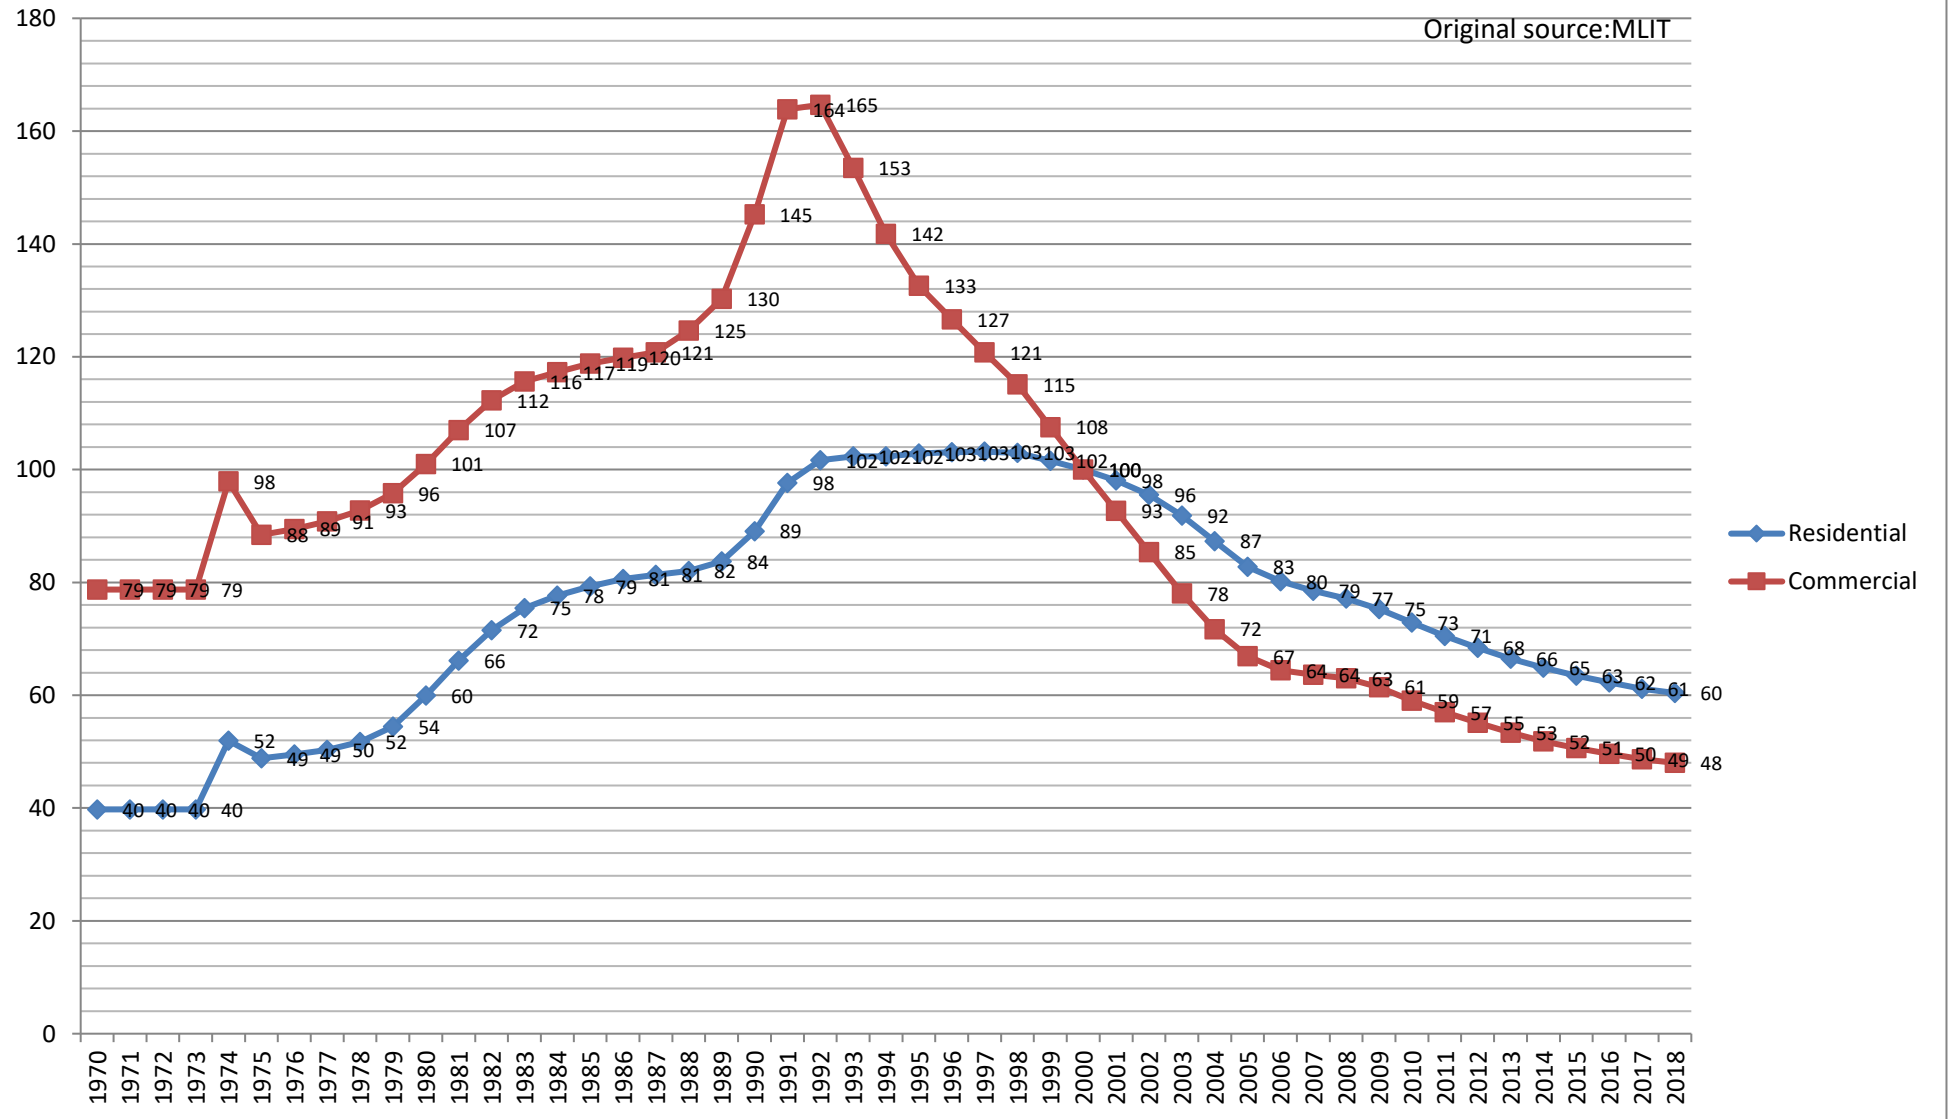

Land Price Index (Ehime)

2000y=100

Original source:MLIT