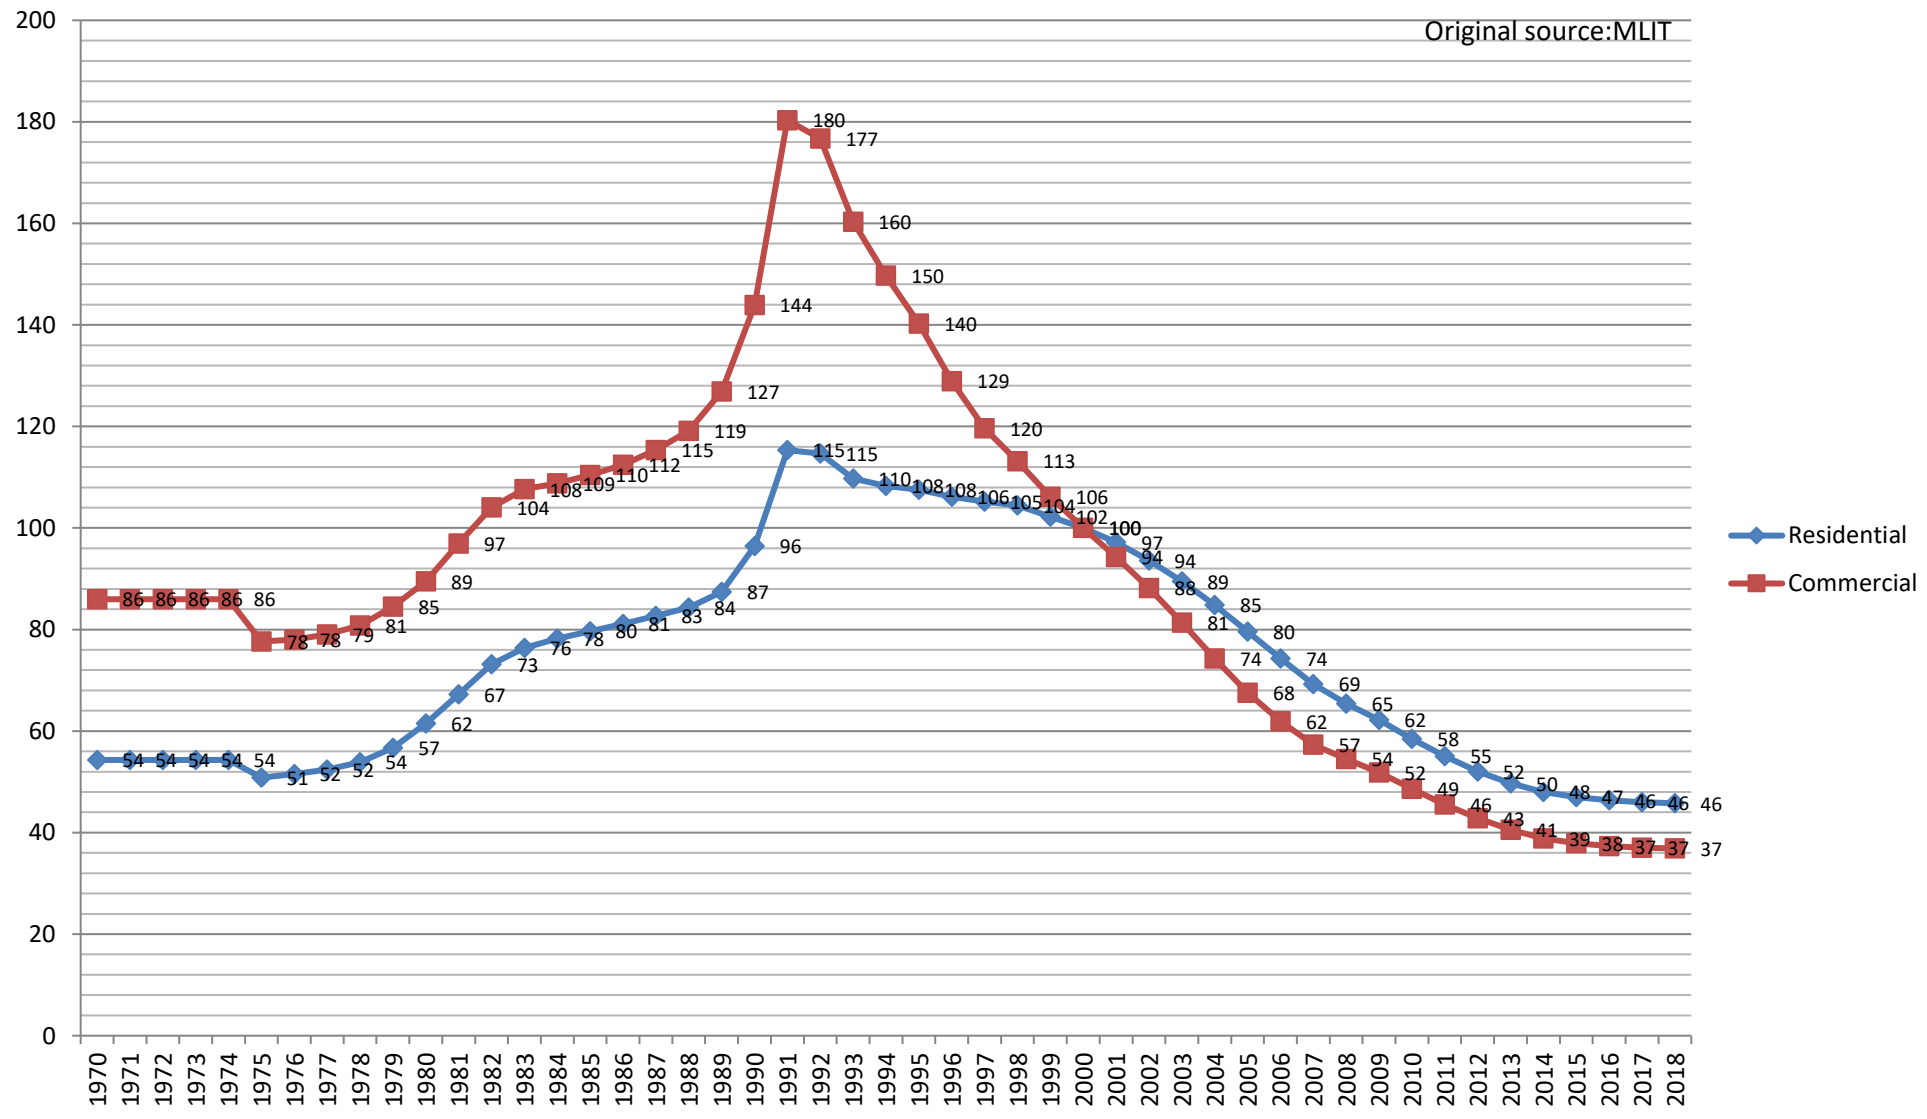

Land Price Index (Yamaguchi)

2000y=100

Original source:MLIT

Land Price Index (Tokushima)

2000y=100

Original source:MLIT

Land Price Index (Kagawa) 2000y=100

Original source:MLIT