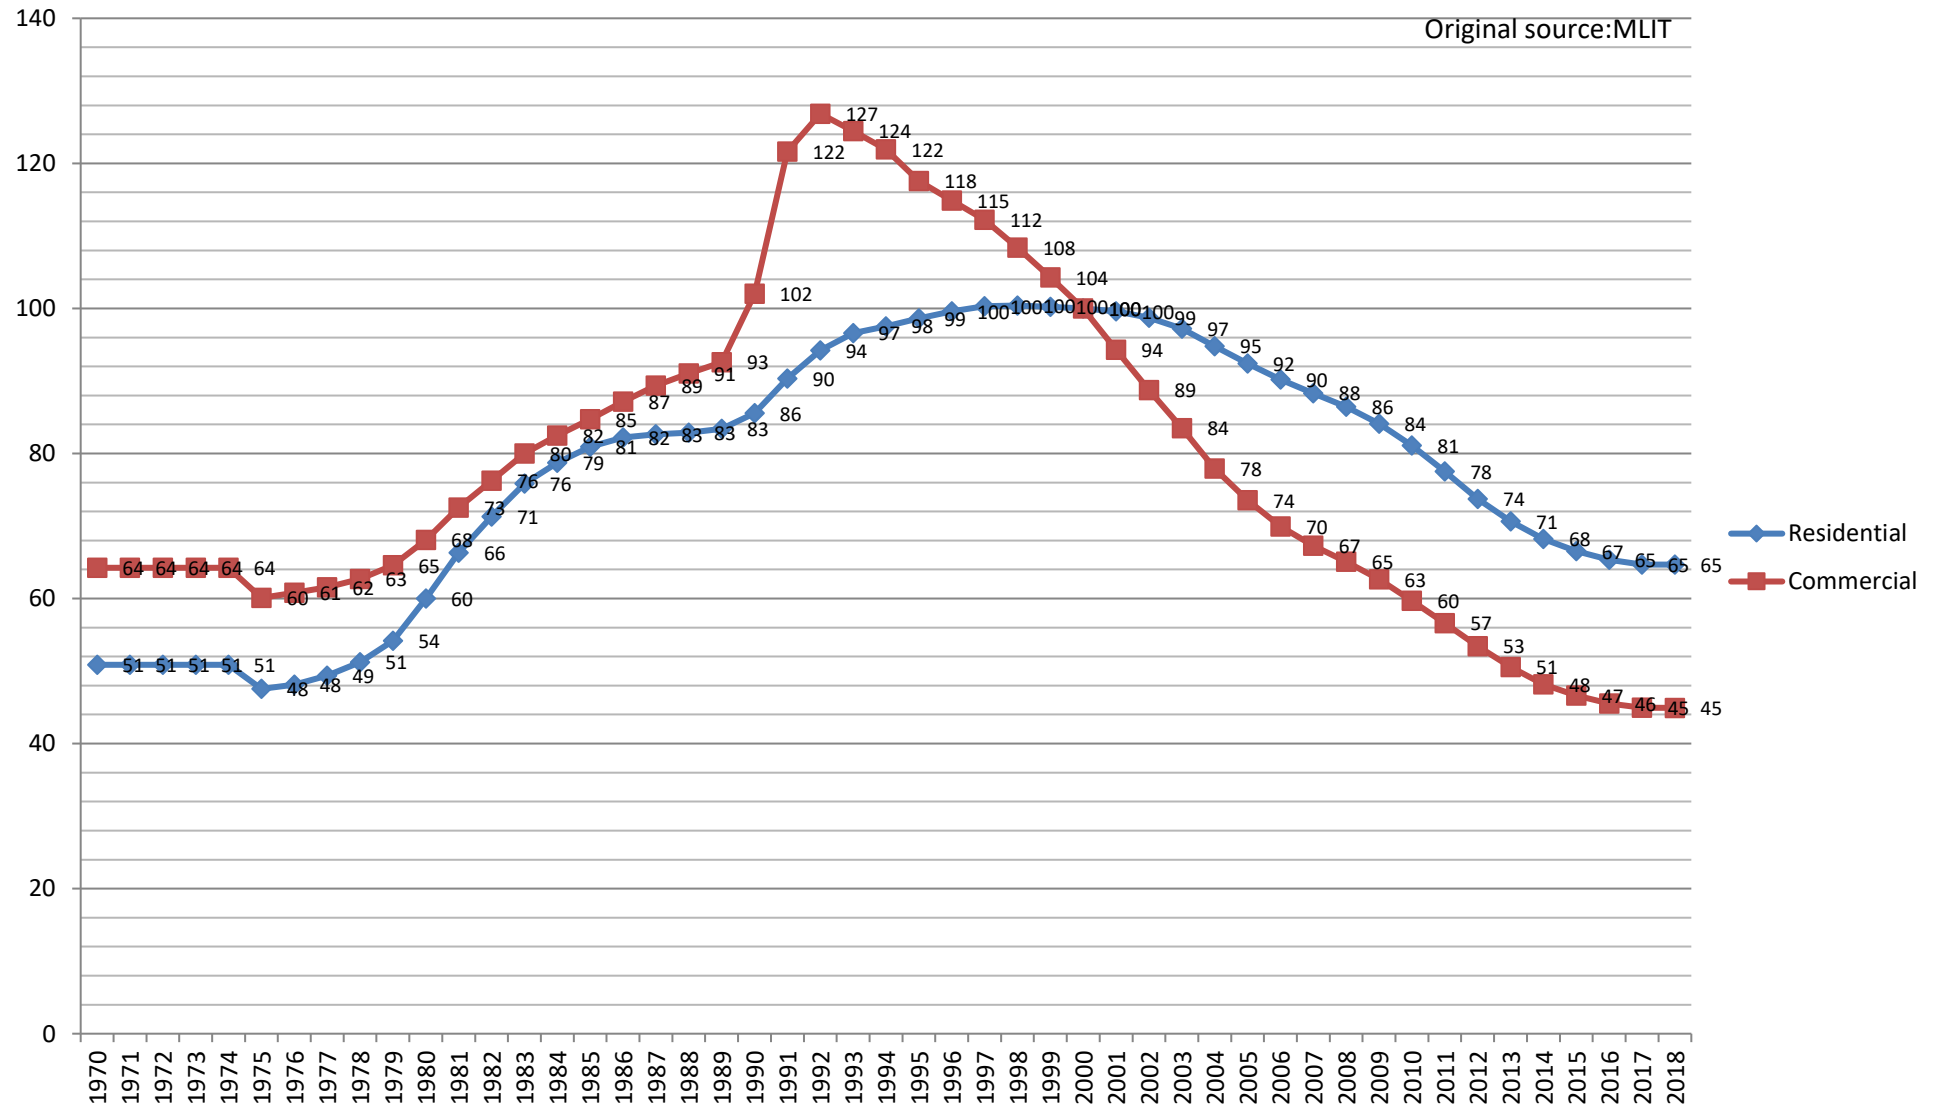

Land Price Index (Saga) 2000y=100

Original source:MLIT