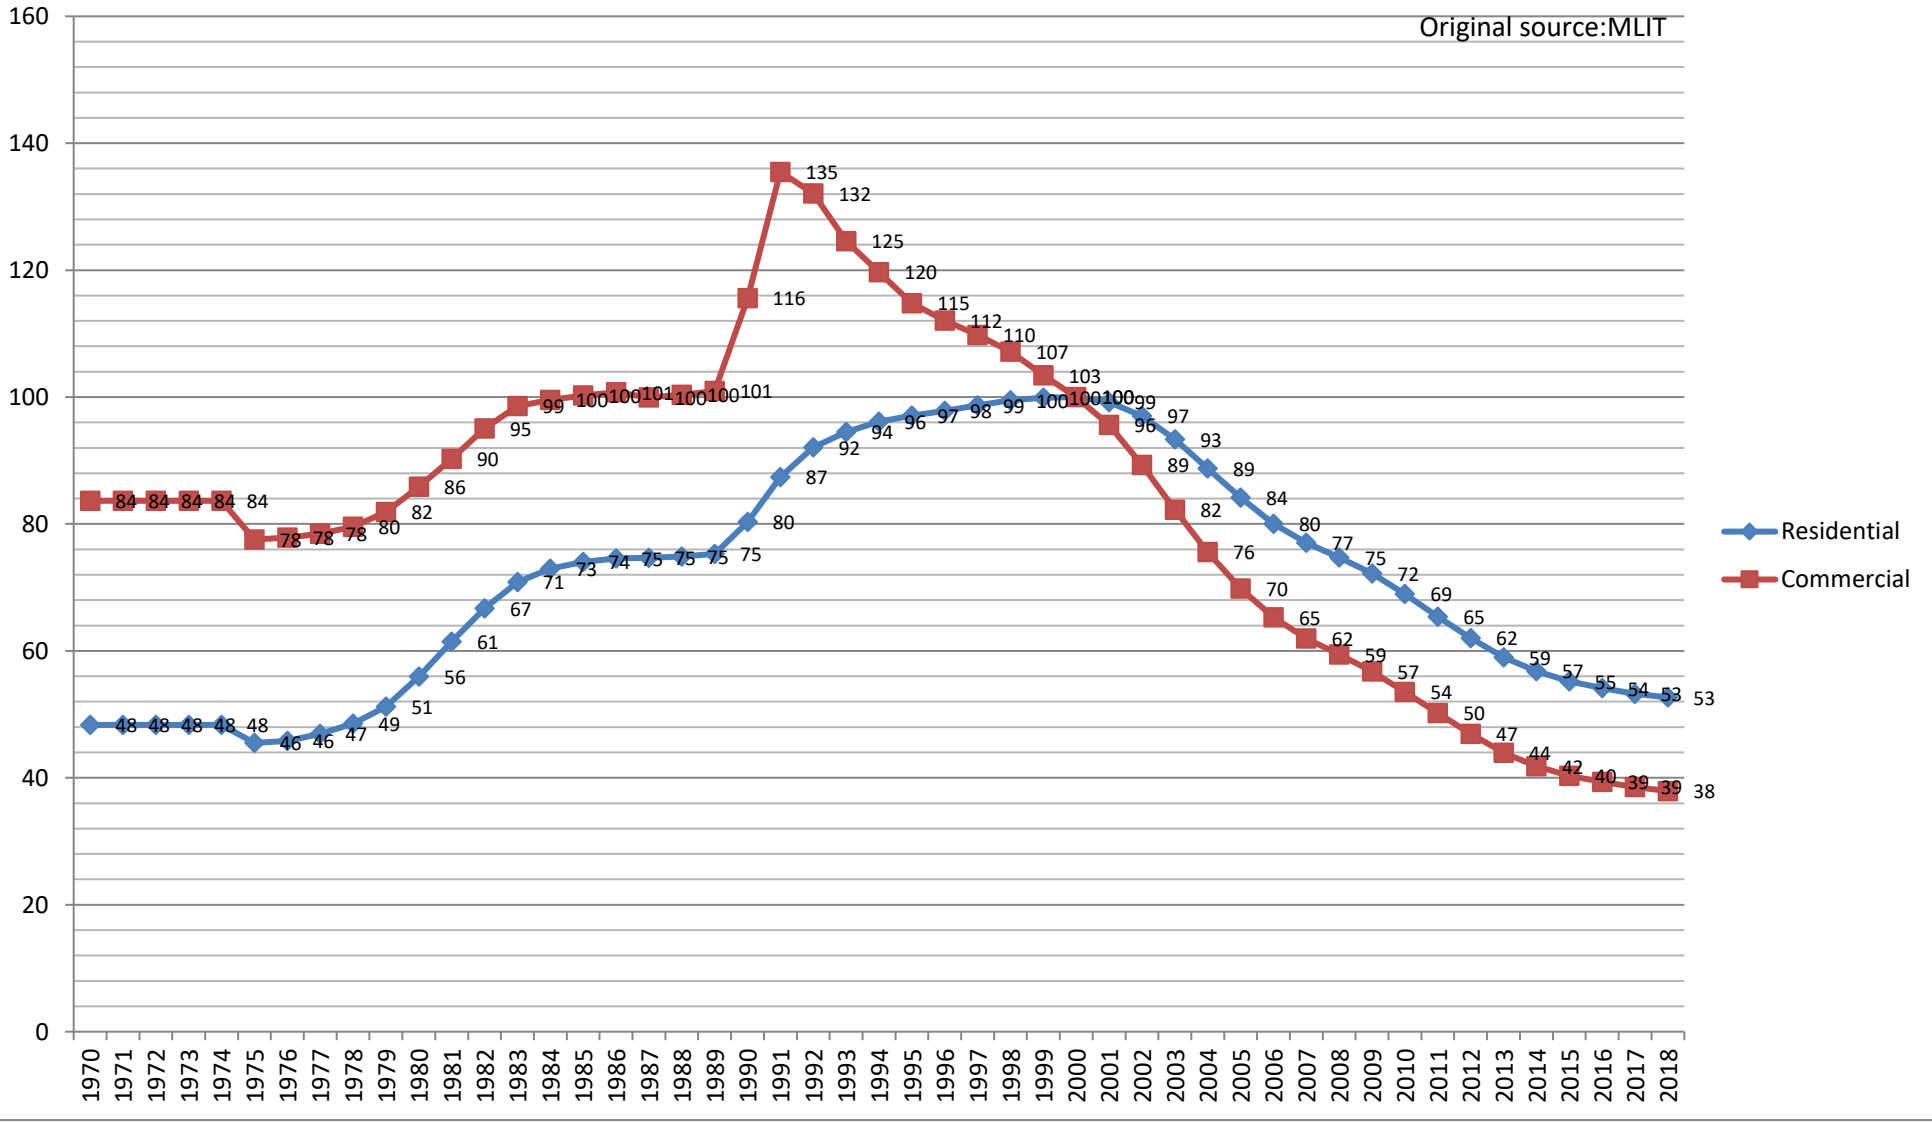

Original source:MLIT

Land Price Index (Nara) 2000y=100

Original source:MLIT

Land Price Index (Wakayama) 2000y=100

Original source:MLIT

Land Price Index (Tottori)

2000y=100

Original source:MLIT