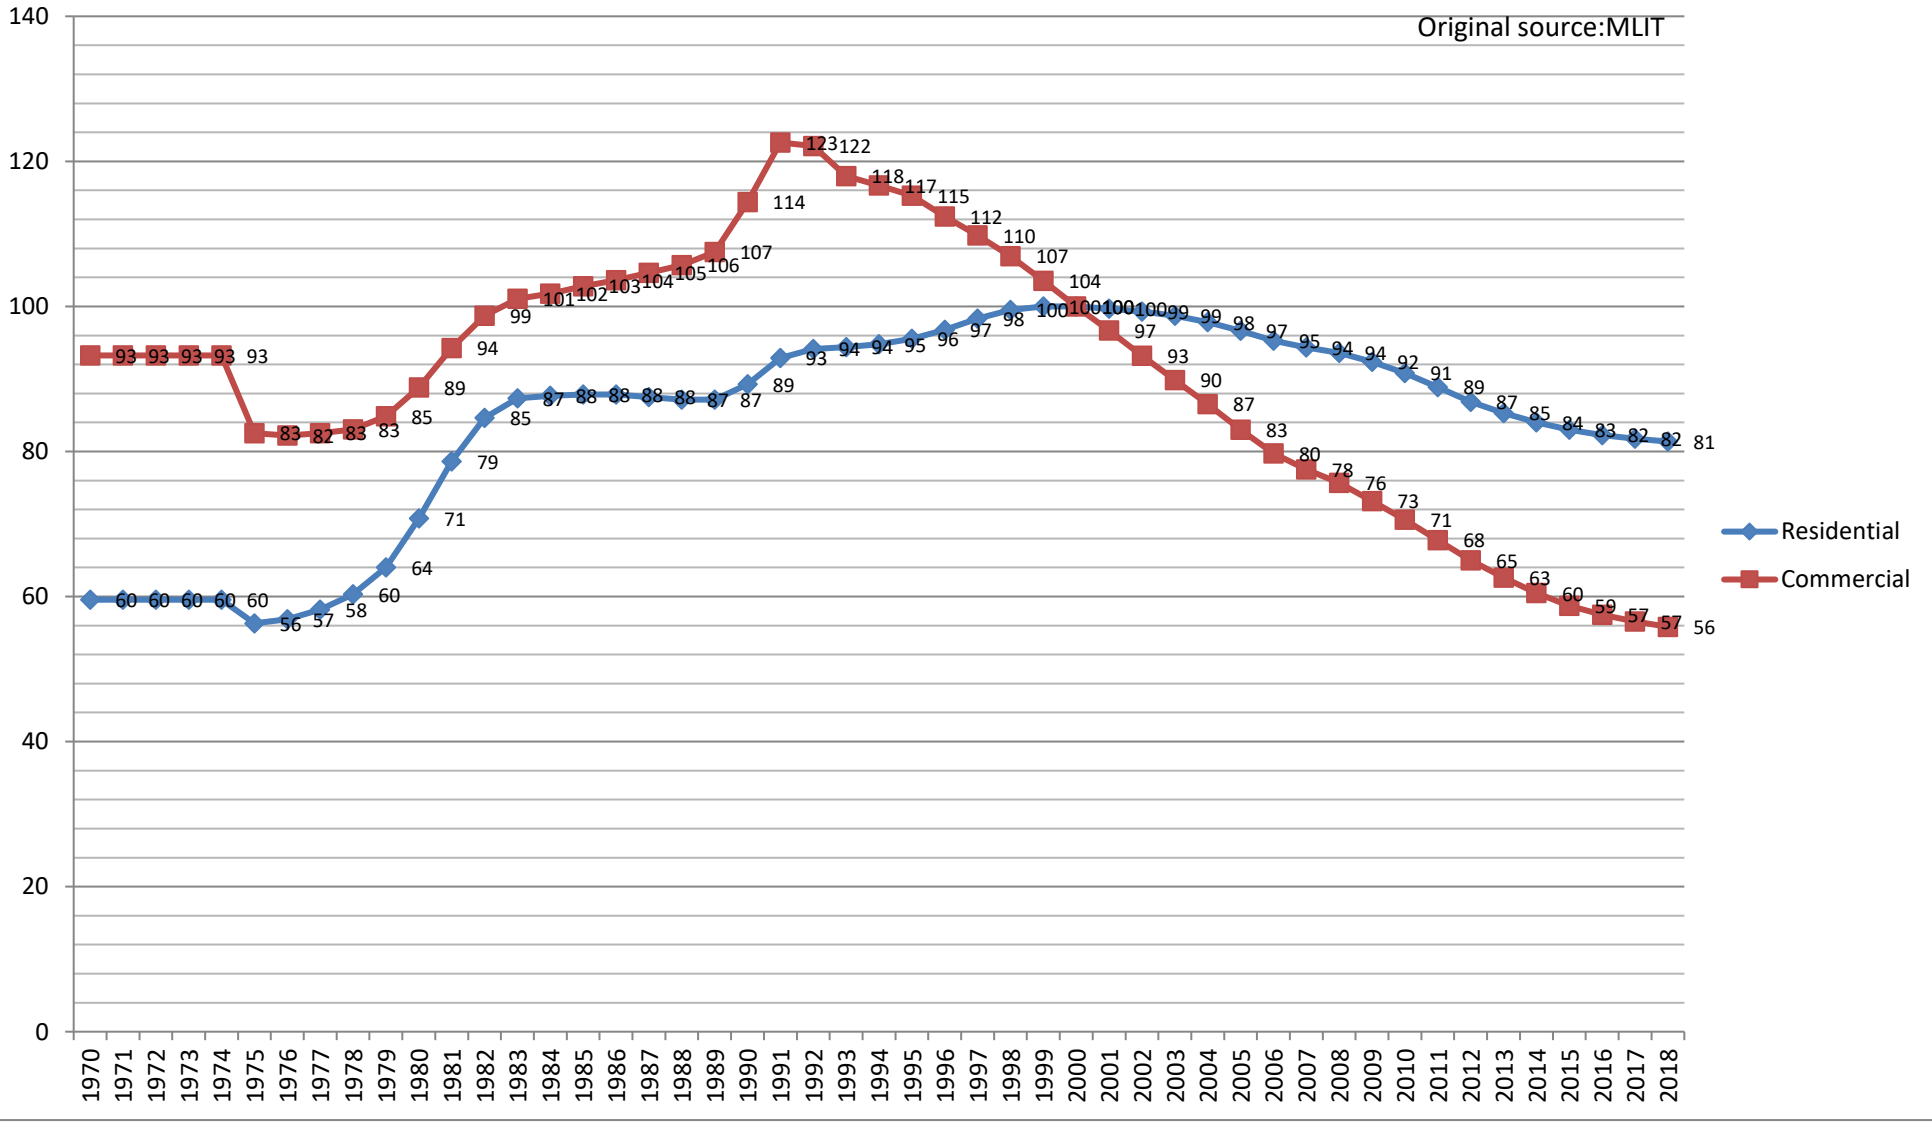

Land Price Index (Miyazaki)

2000y=100

Original source:MLIT