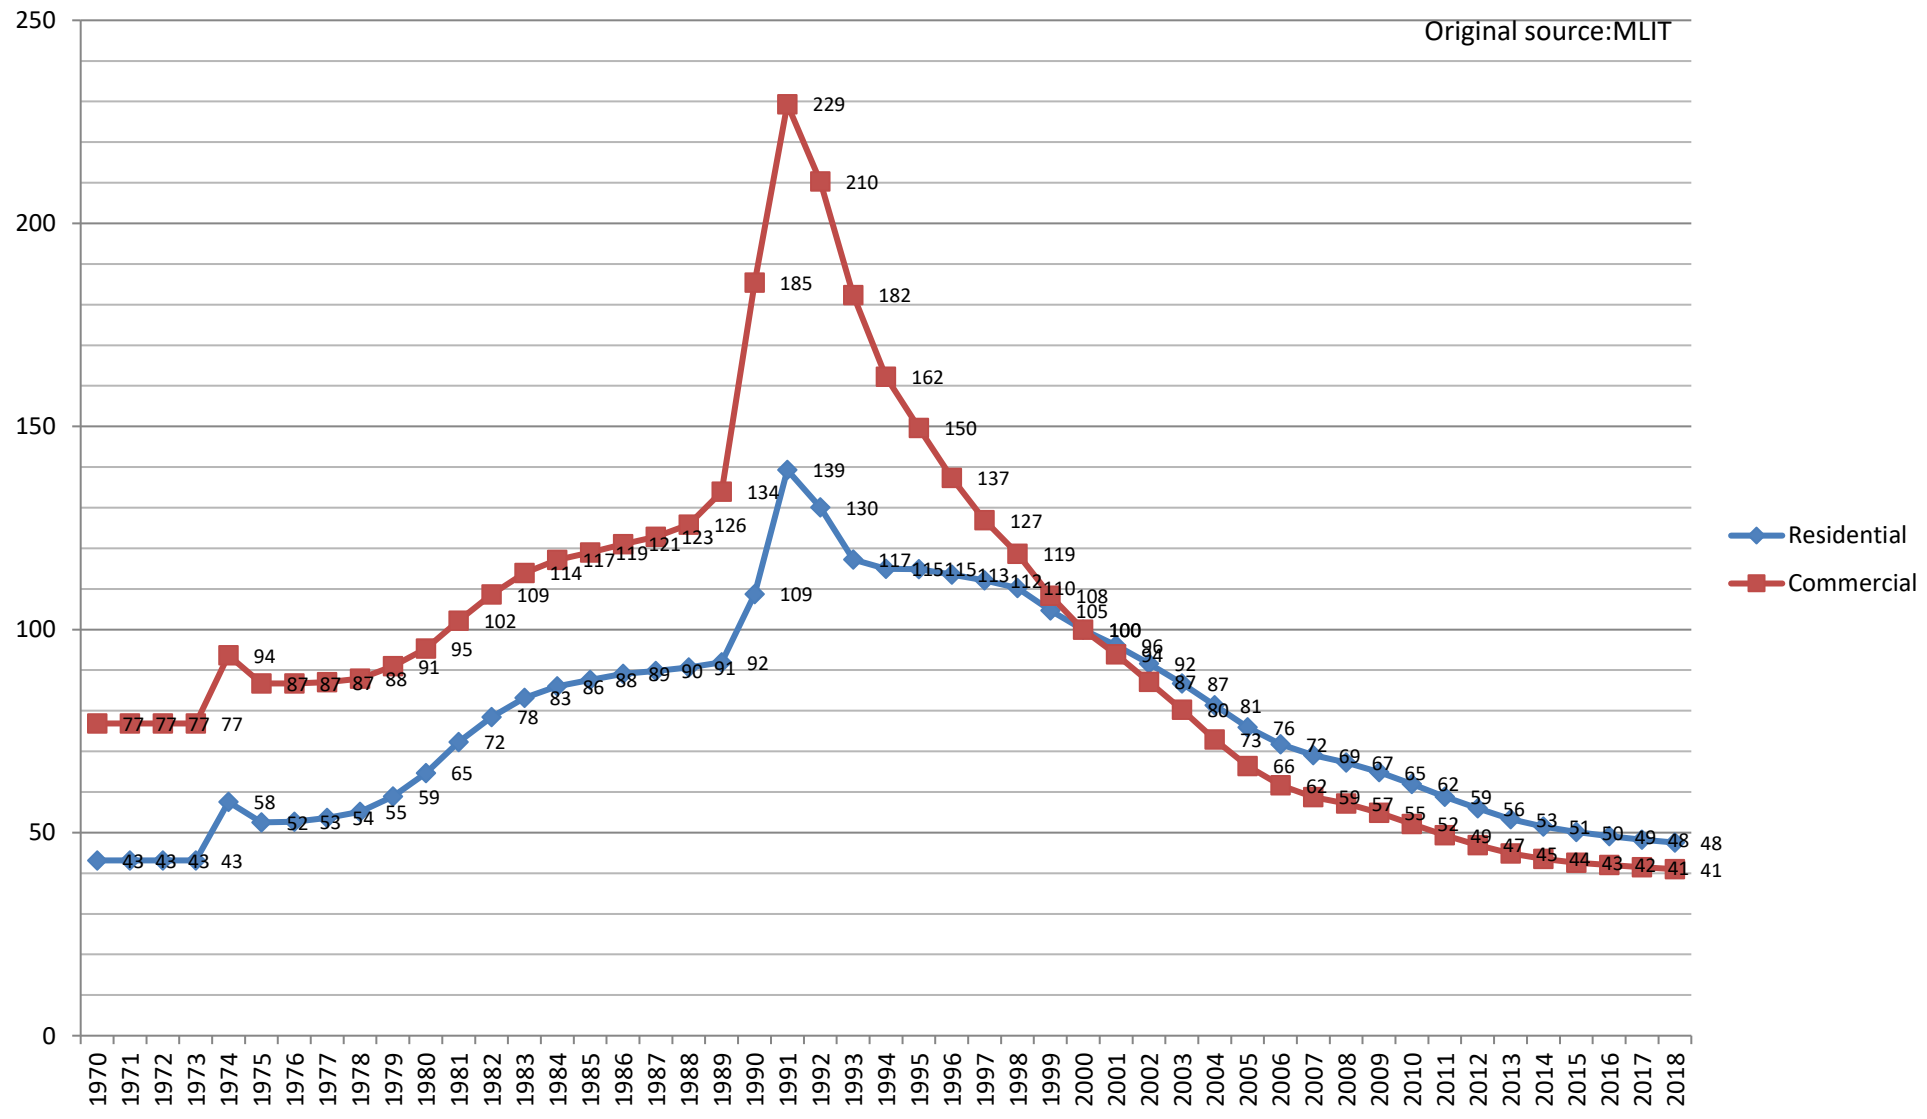

Original source:MLIT

Land Price Index (Nara) 2000y=100

Original source:MLIT

Land Price Index (Wakayama) 2000y=100

Original source:MLIT

Land Price Index (Tottori)

2000y=100

Original source:MLIT