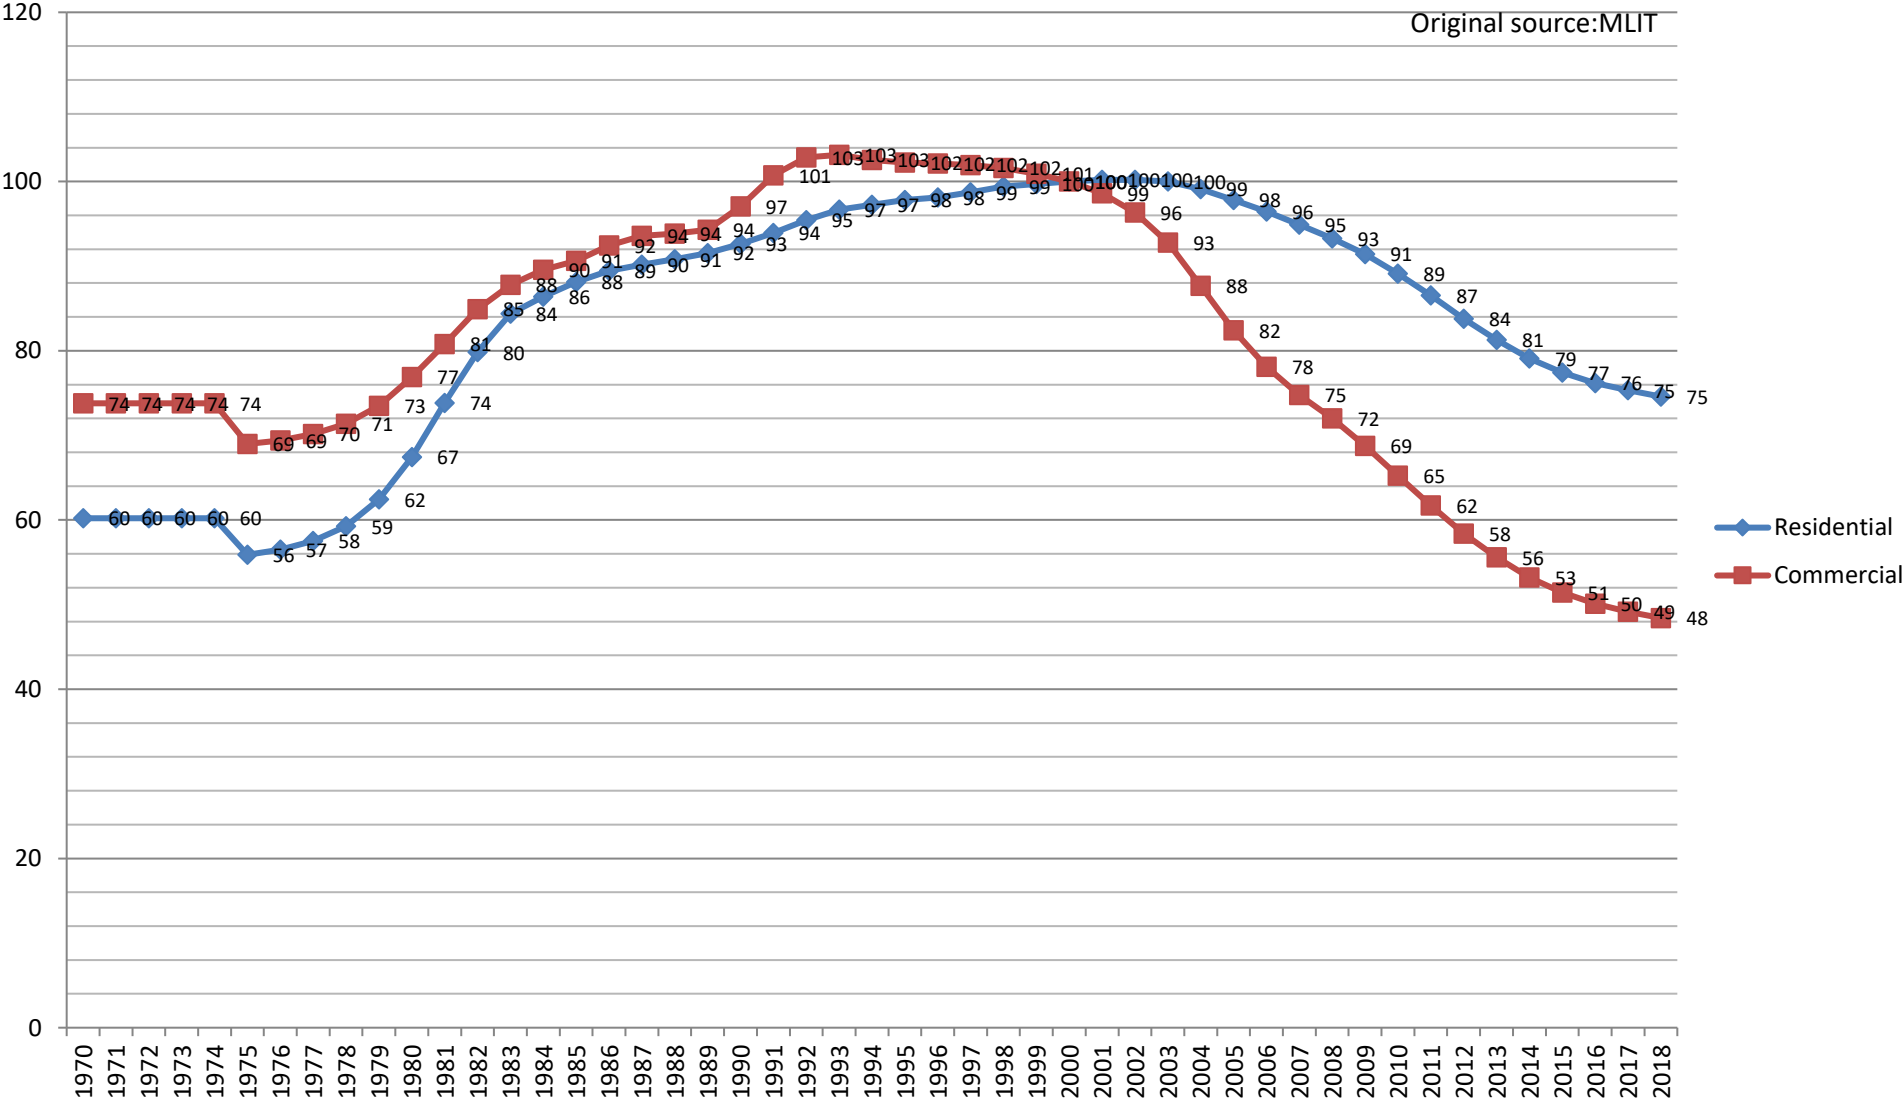

Land Price Index (Shimane)

2000y=100

Original source:MLIT