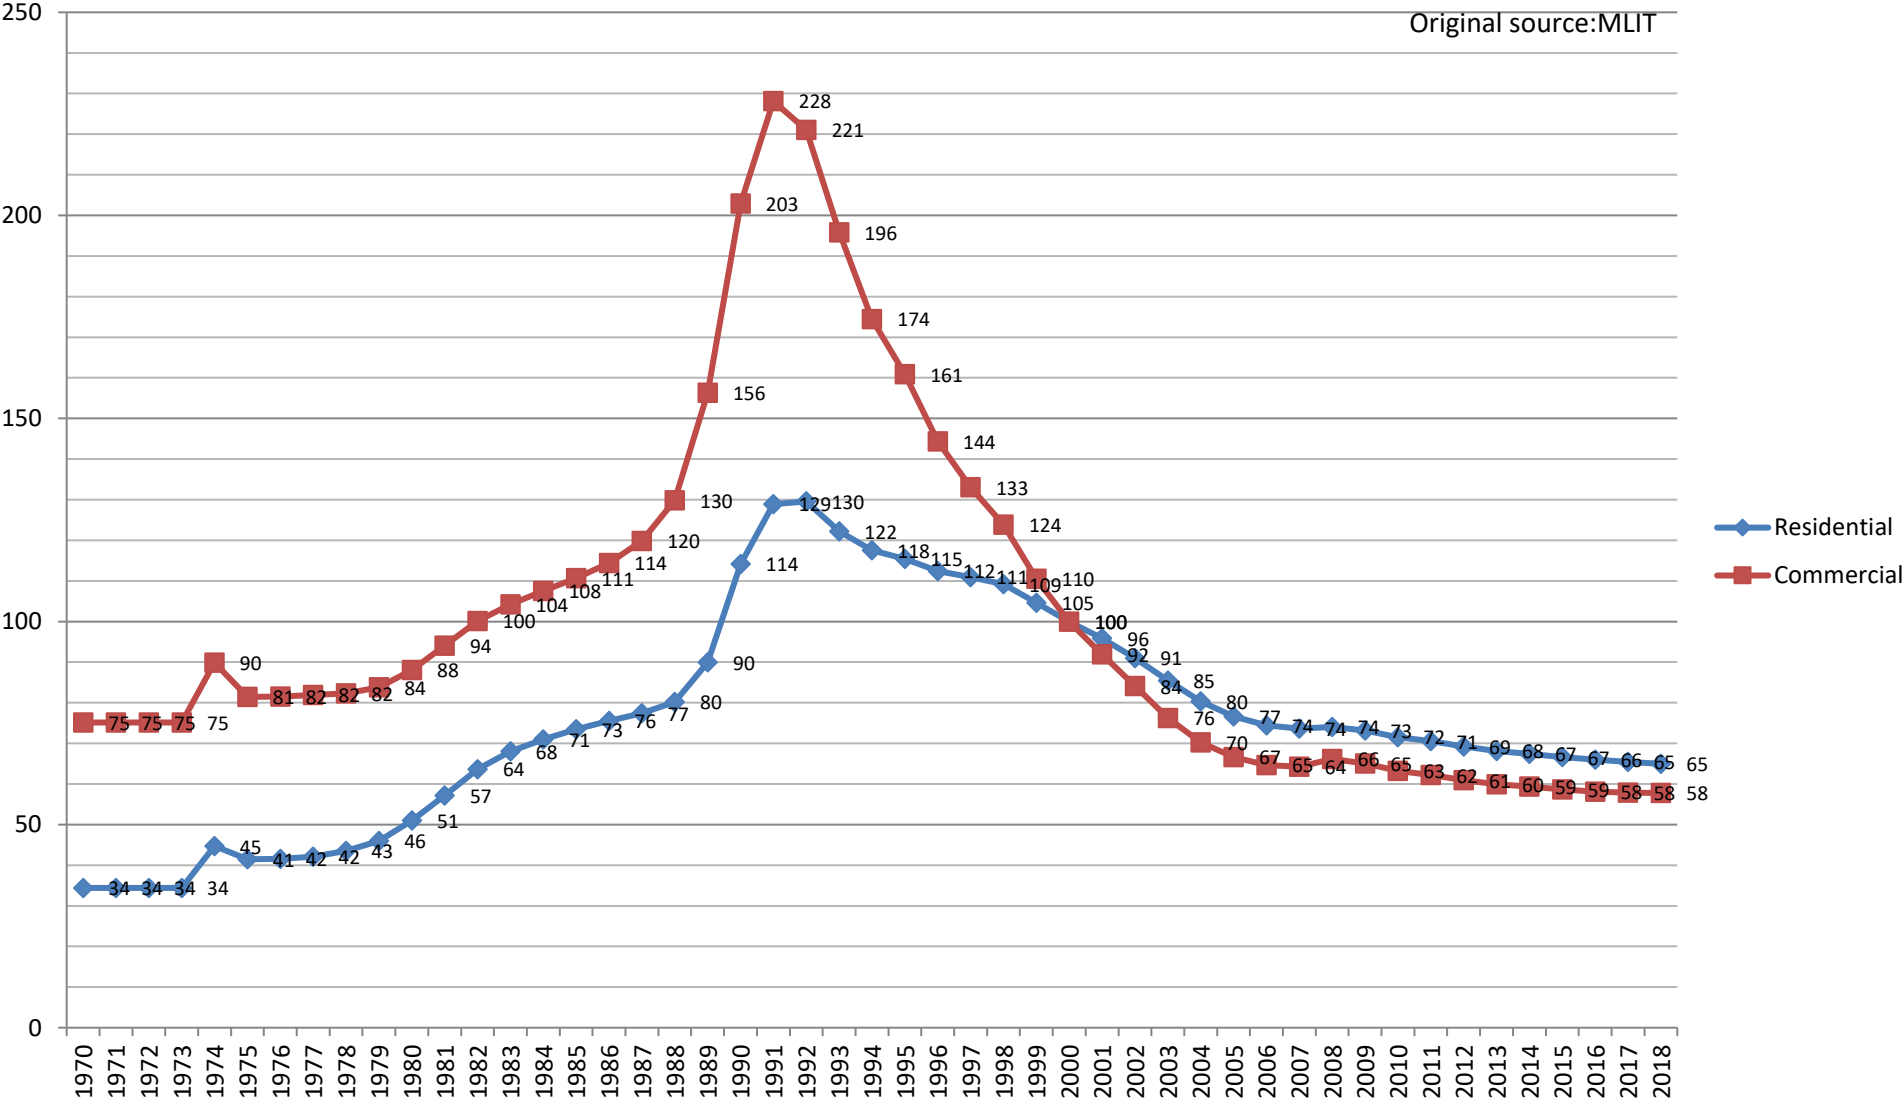

Land Price Index (Nagano) 2000y=100

Original source:MLIT

Land Price Index (Gifu)

2000y=100

Original source:MLIT

Land Price Index (Shizuoka)

2000y=100

Original source:MLIT