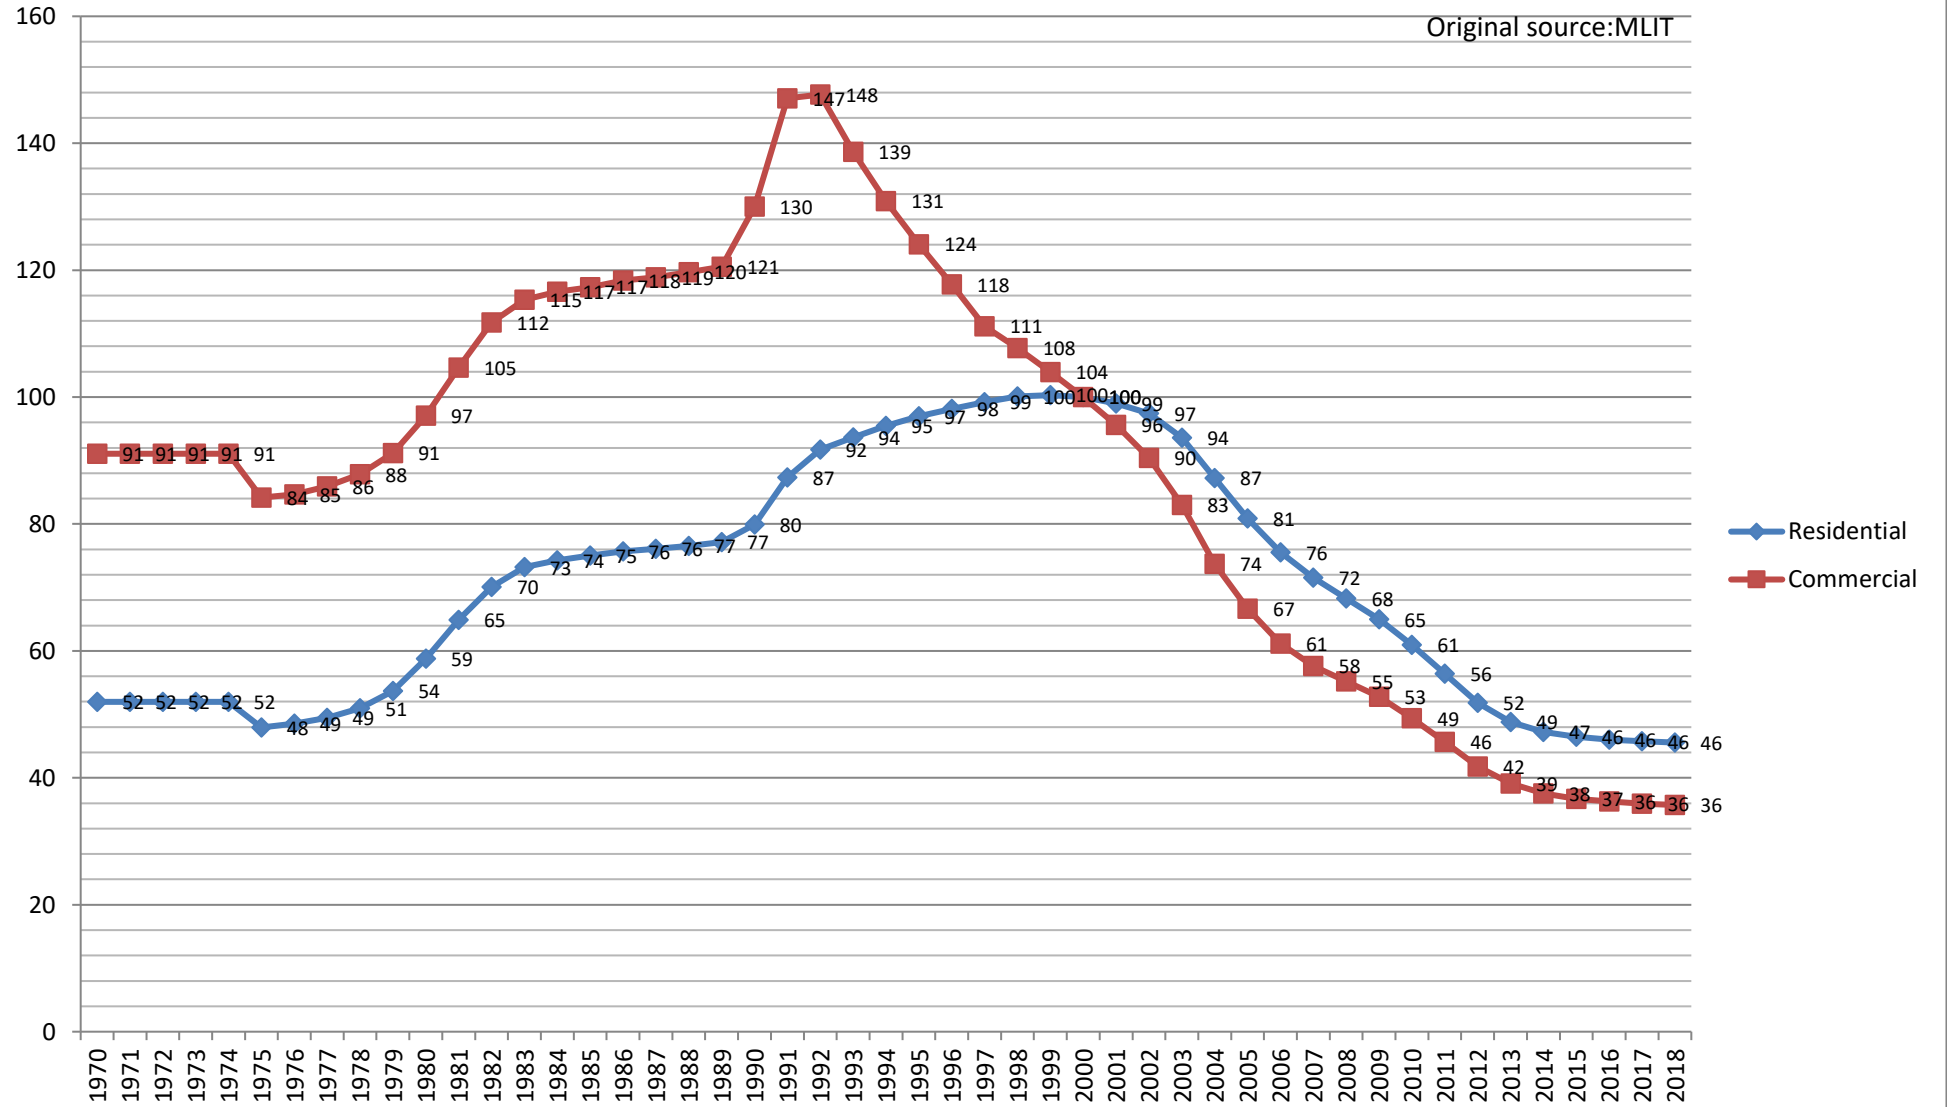

Land Price Index (Yamaguchi)

2000y=100

Original source:MLIT

Land Price Index (Tokushima)

2000y=100

Original source:MLIT

Land Price Index (Kagawa) 2000y=100

Original source:MLIT