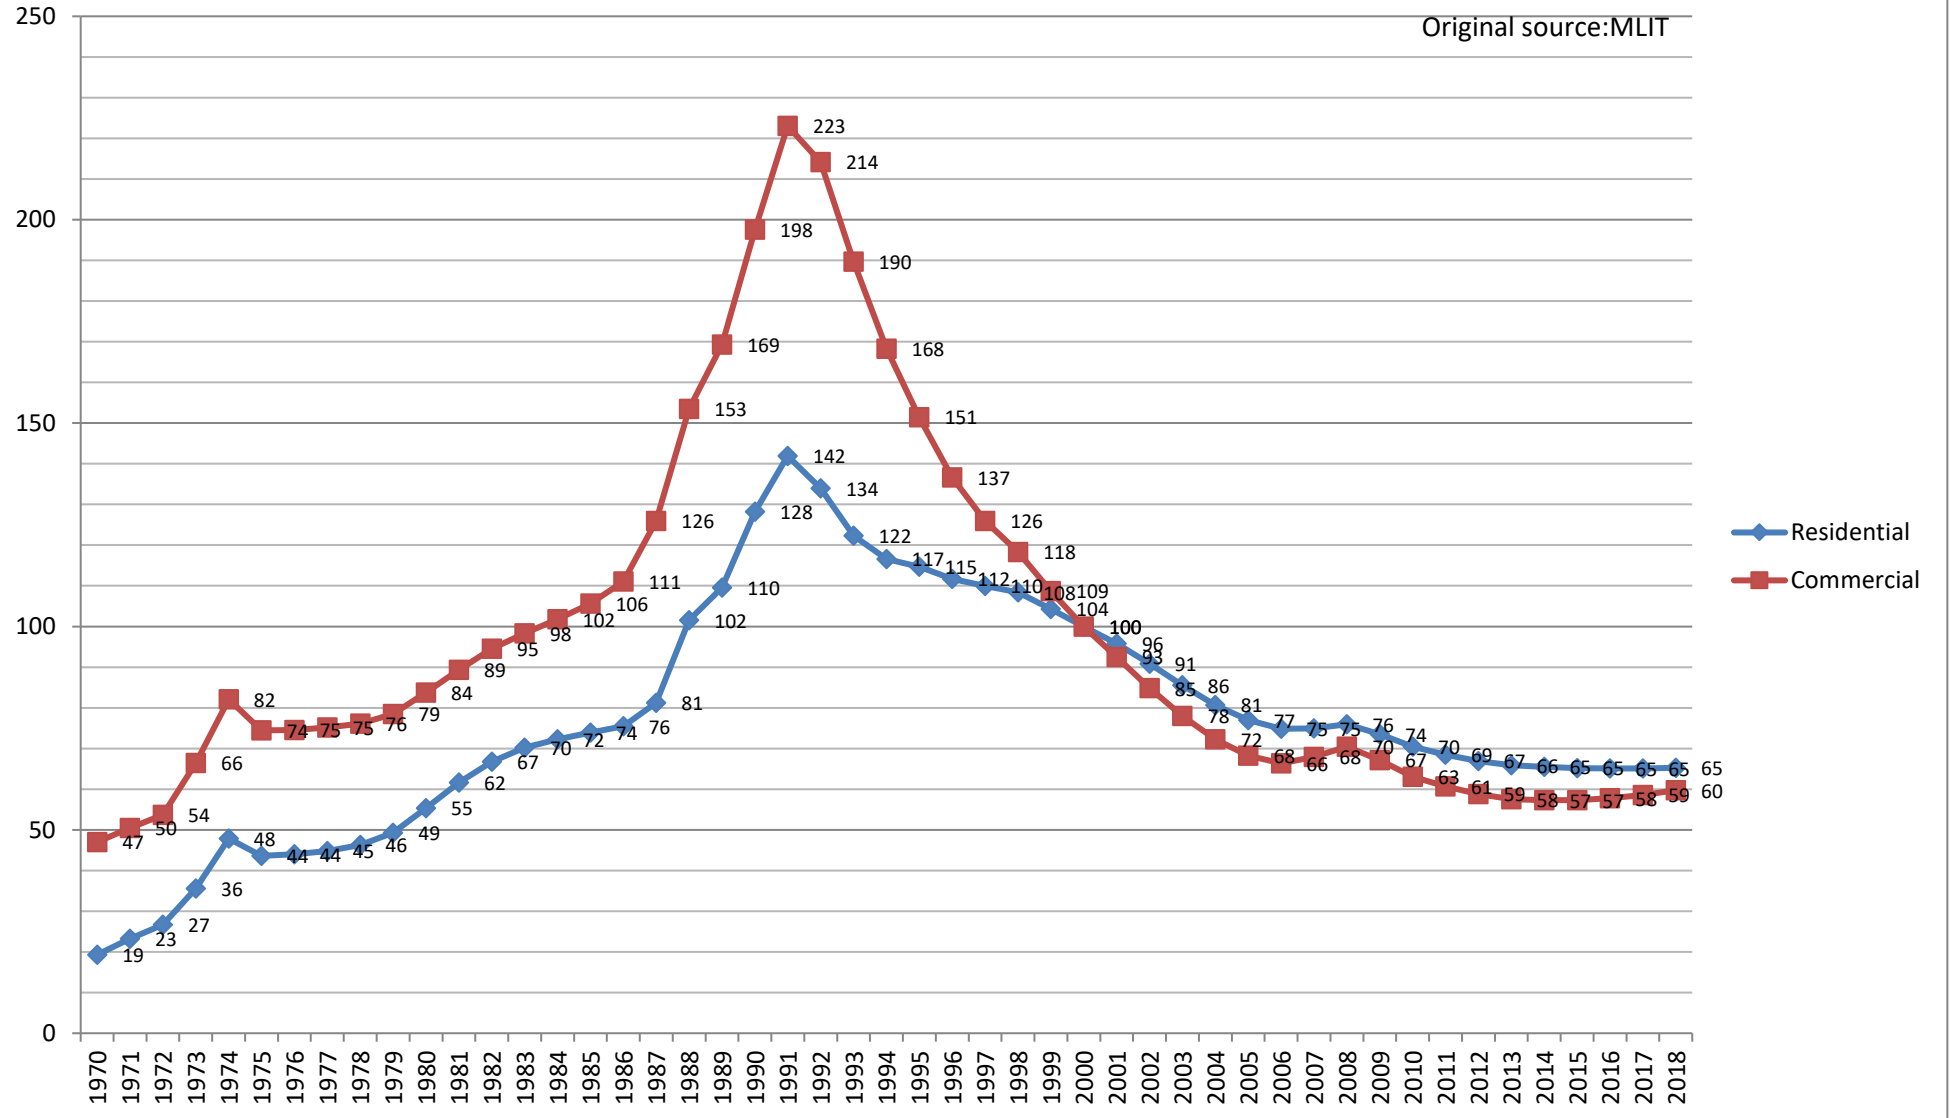

Land Price Index (Japan)

2000y=100

Original source:MLIT

Land Price Index (Hokkaido) 2000y=100

Original source:MLIT

Land Price Index (Aomori)

2000y=100

Original source:MLIT

Land Price Index (Iwate)

2000y=100

Original source:MLIT

Land Price Index (Miyagi)

2000y=100

Original source:MLIT

Land Price Index (Akita)

2000y=100