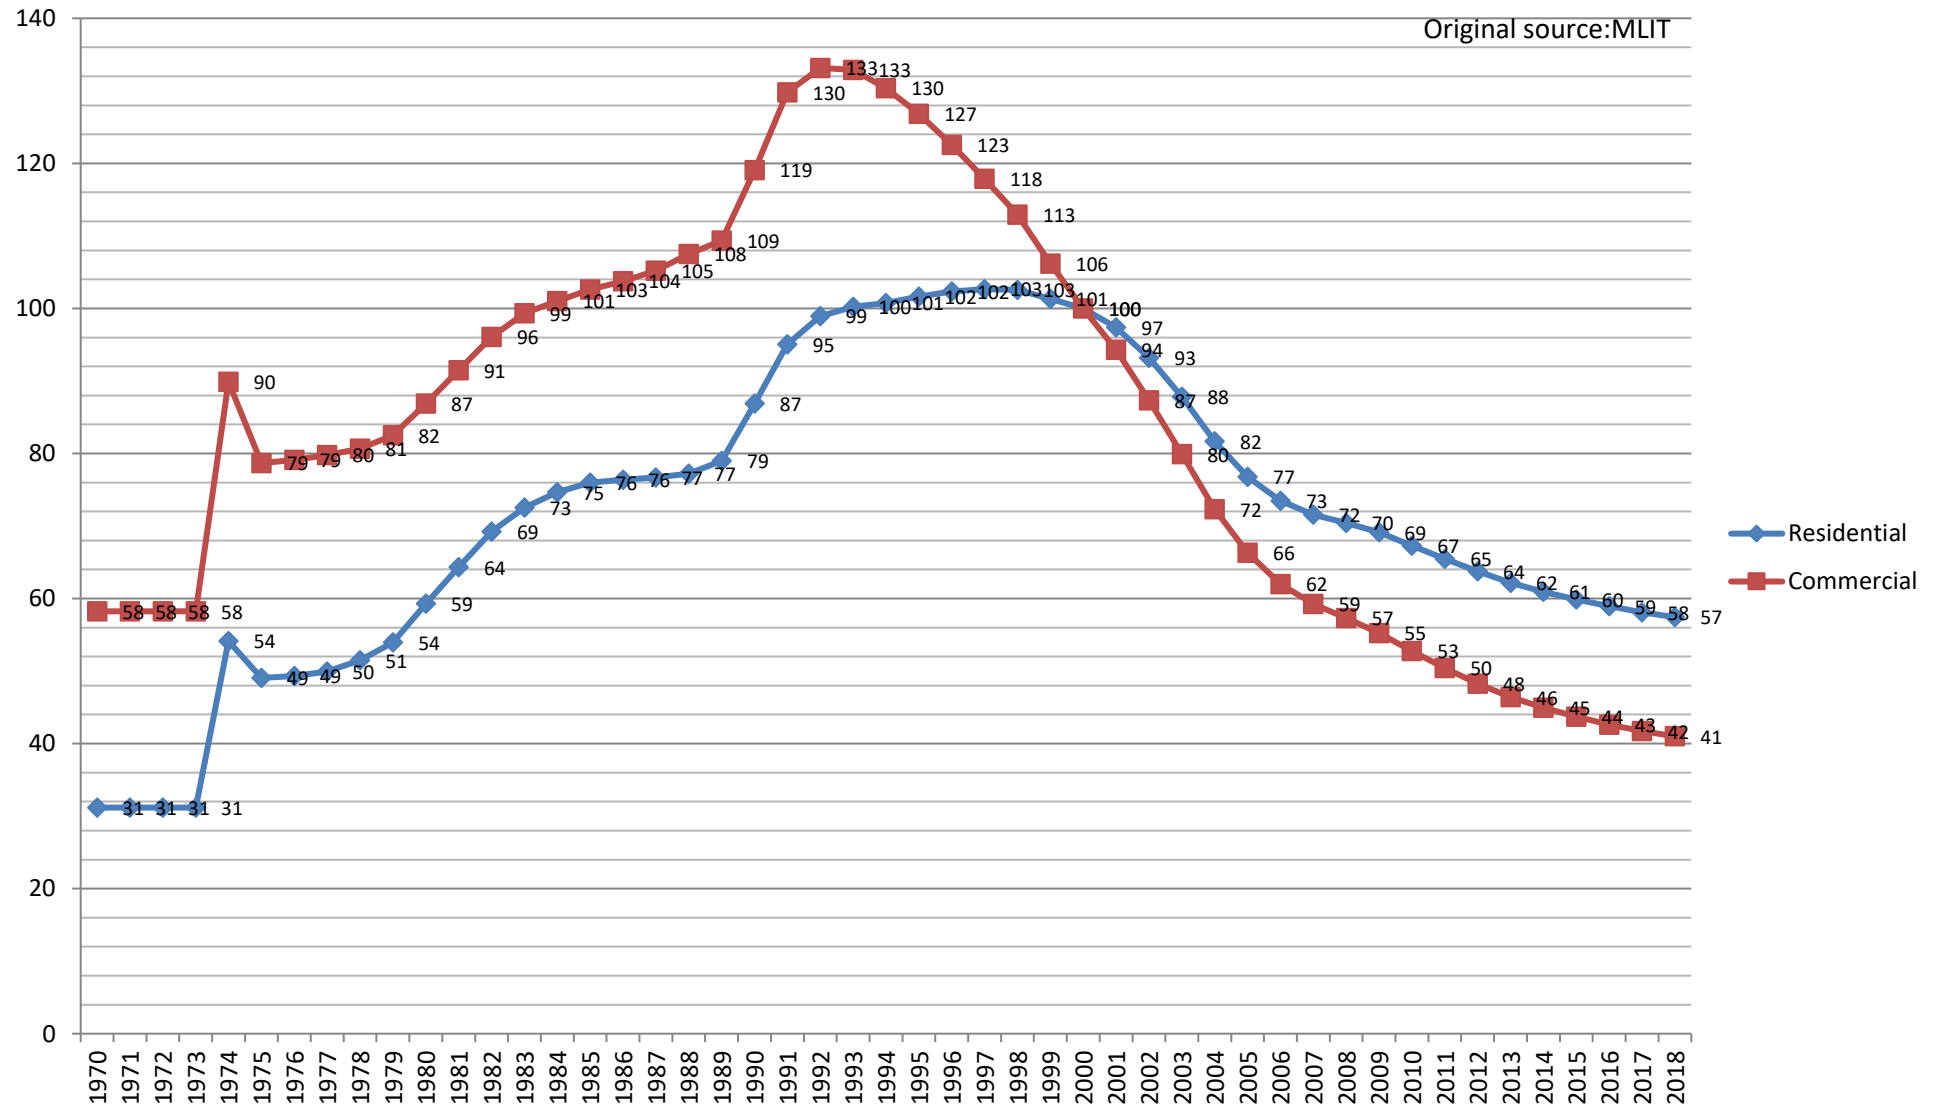

Land Price Index (Niigata)

2000y=100

Original source:MLIT