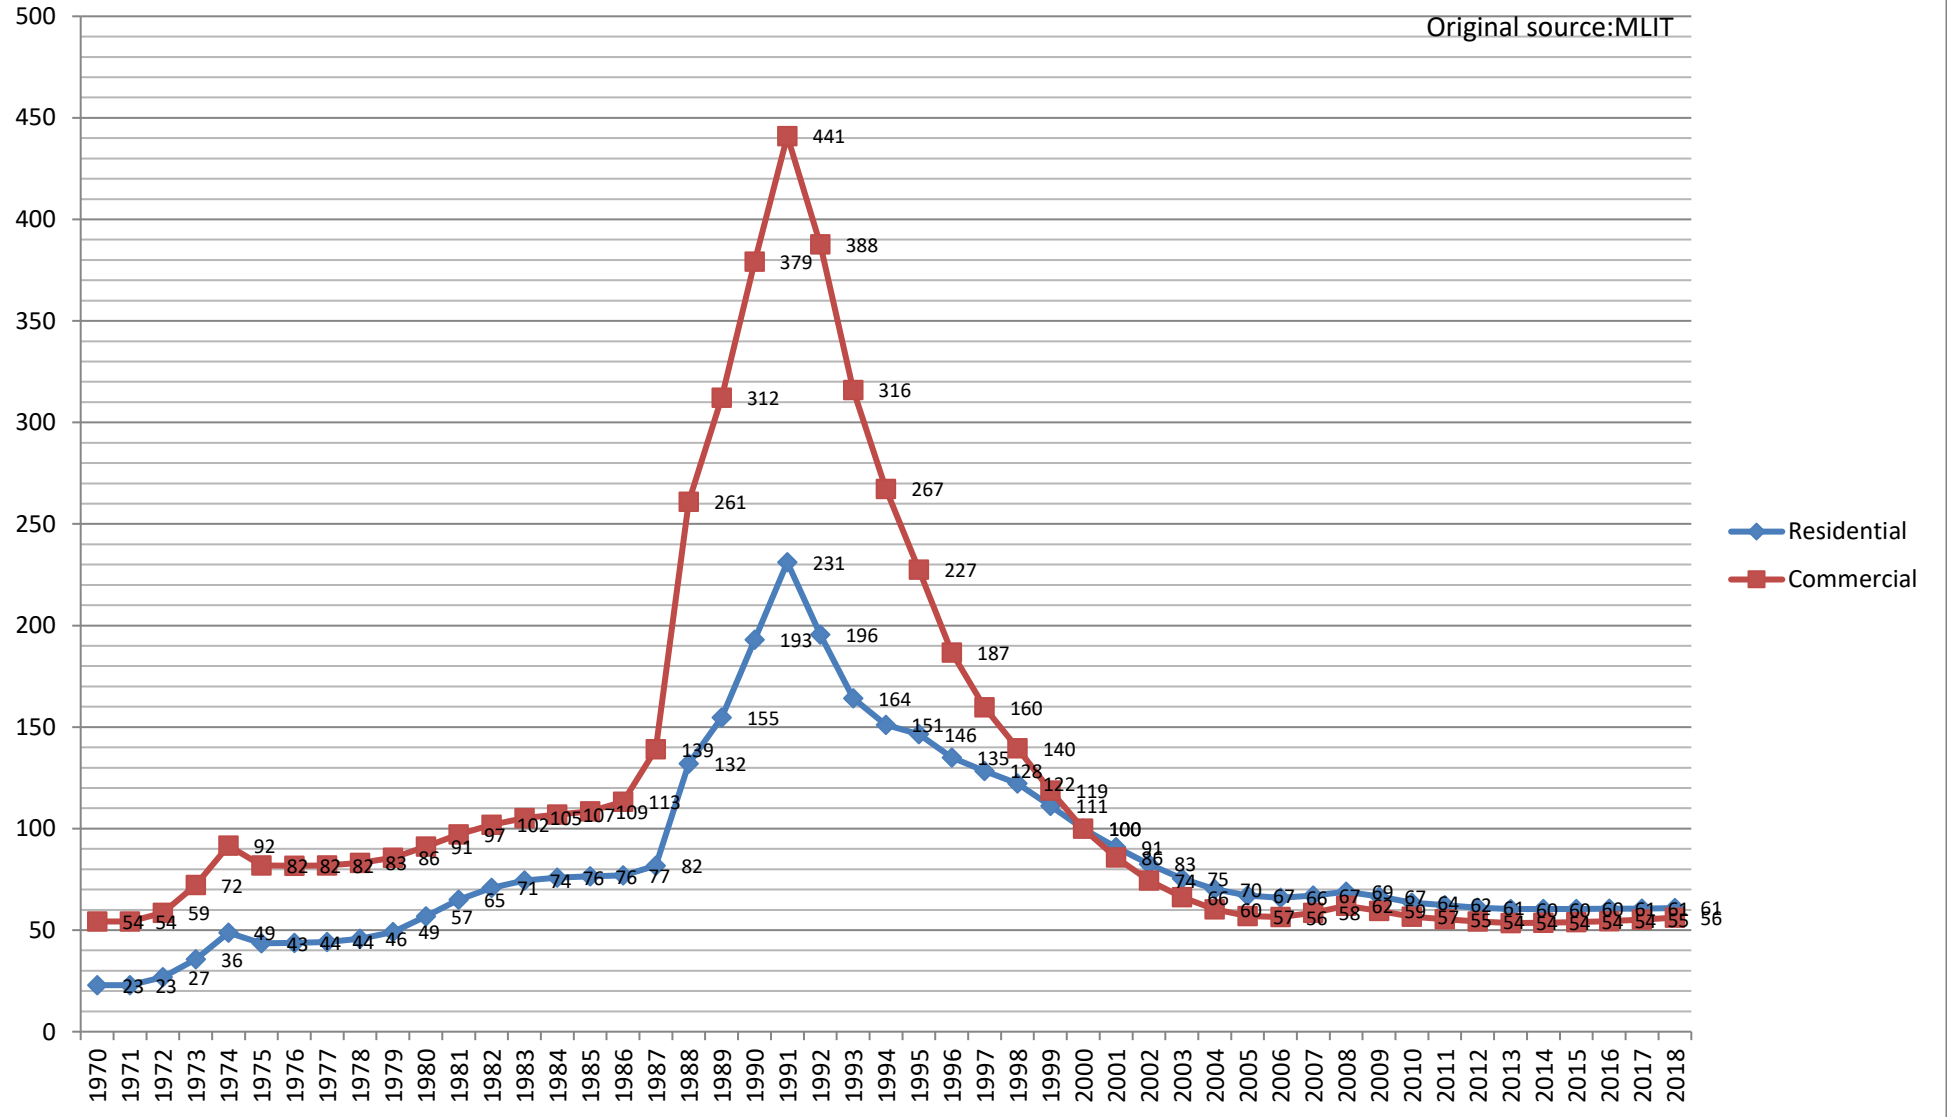

Original source:MLIT

Land Price Index (Yamagata)

2000y=100

Original source:MLIT

Land Price Index (Fukushima)

2000y=100

Original source:MLIT

Land Price Index (Ibaraki)

2000y=100

Original source:MLIT

Land Price Index (Tochigi)

2000y=100

Original source:MLIT

Land Price Index (Gunma)

2000y=100

Original source:MLIT

Land Price Index (Saitama) 2000y=100

Original source:MLIT

Land Price Index (Chiba) 2000y=100

Original source:MLIT

Land Price Index (Tokyo) 2000y=100

Original source:MLIT

Land Price Index (Kanagawa) 2000y=100