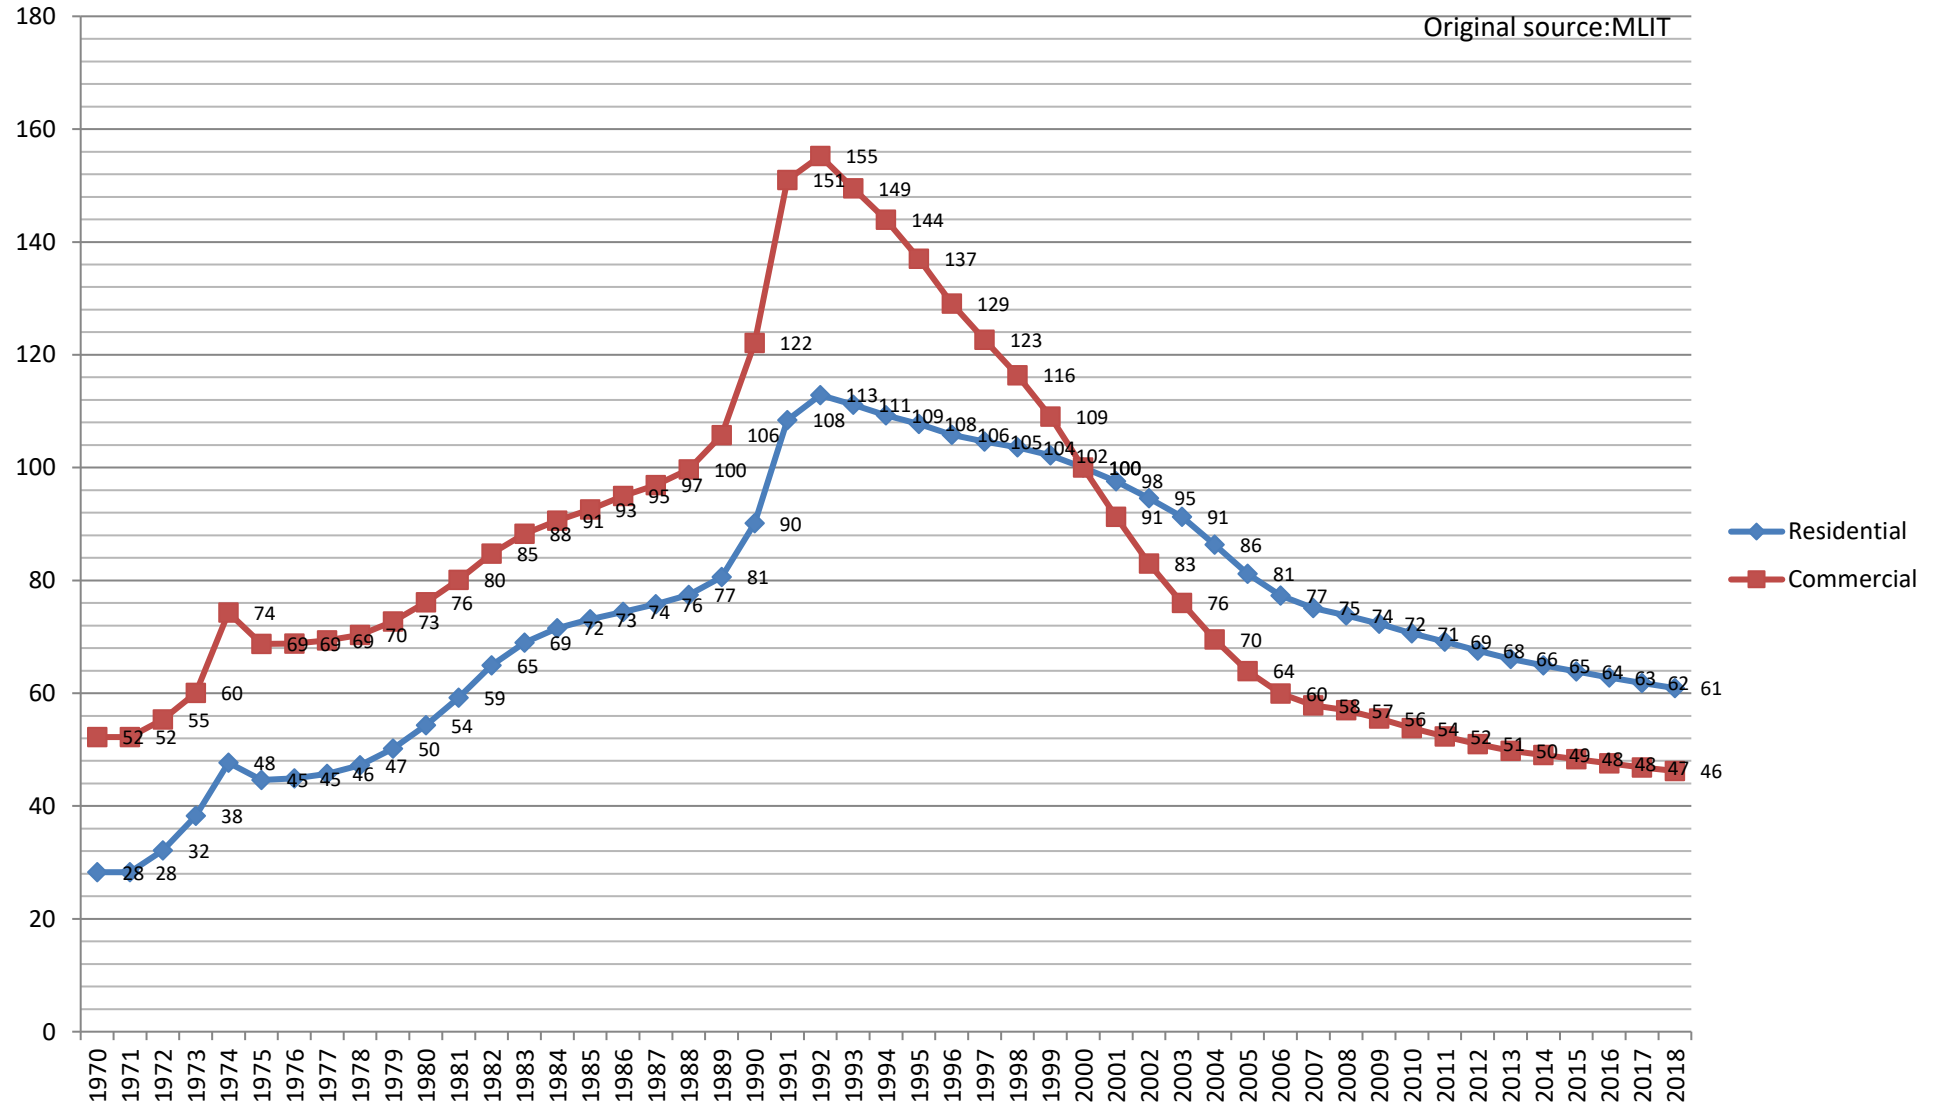

Land Price Index (Aichi)

2000y=100

Original source:MLIT

Land Price Index (Mie)

2000y=100

Original source:MLIT

Land Price Index (Shiga) 2000y=100

Original source:MLIT