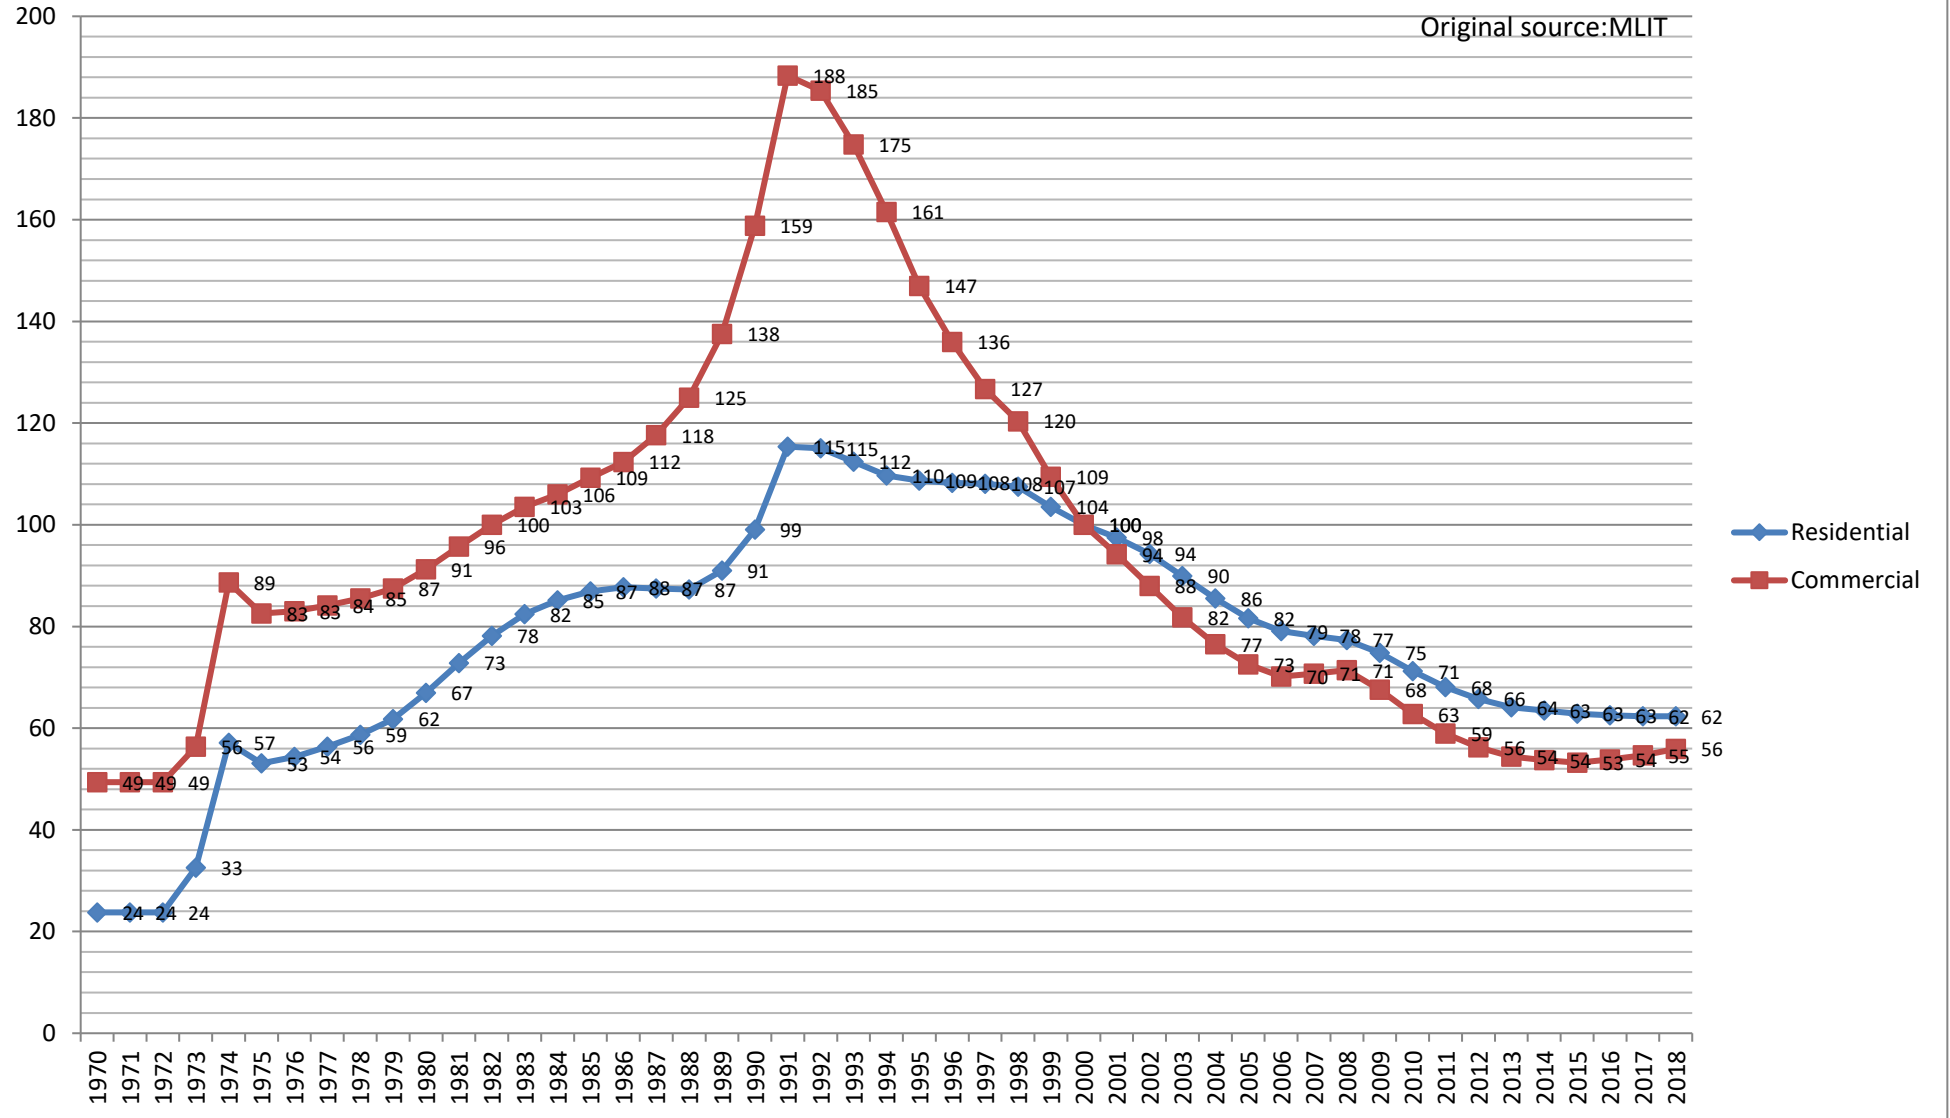

Land Price Index (Japan)

2000y=100

Original source:MLIT

Land Price Index (Hokkaido) 2000y=100

Original source:MLIT

Land Price Index (Aomori)

2000y=100

Original source:MLIT

Land Price Index (Iwate)

2000y=100

Original source:MLIT

Land Price Index (Miyagi)

2000y=100

Original source:MLIT

Land Price Index (Akita)

2000y=100