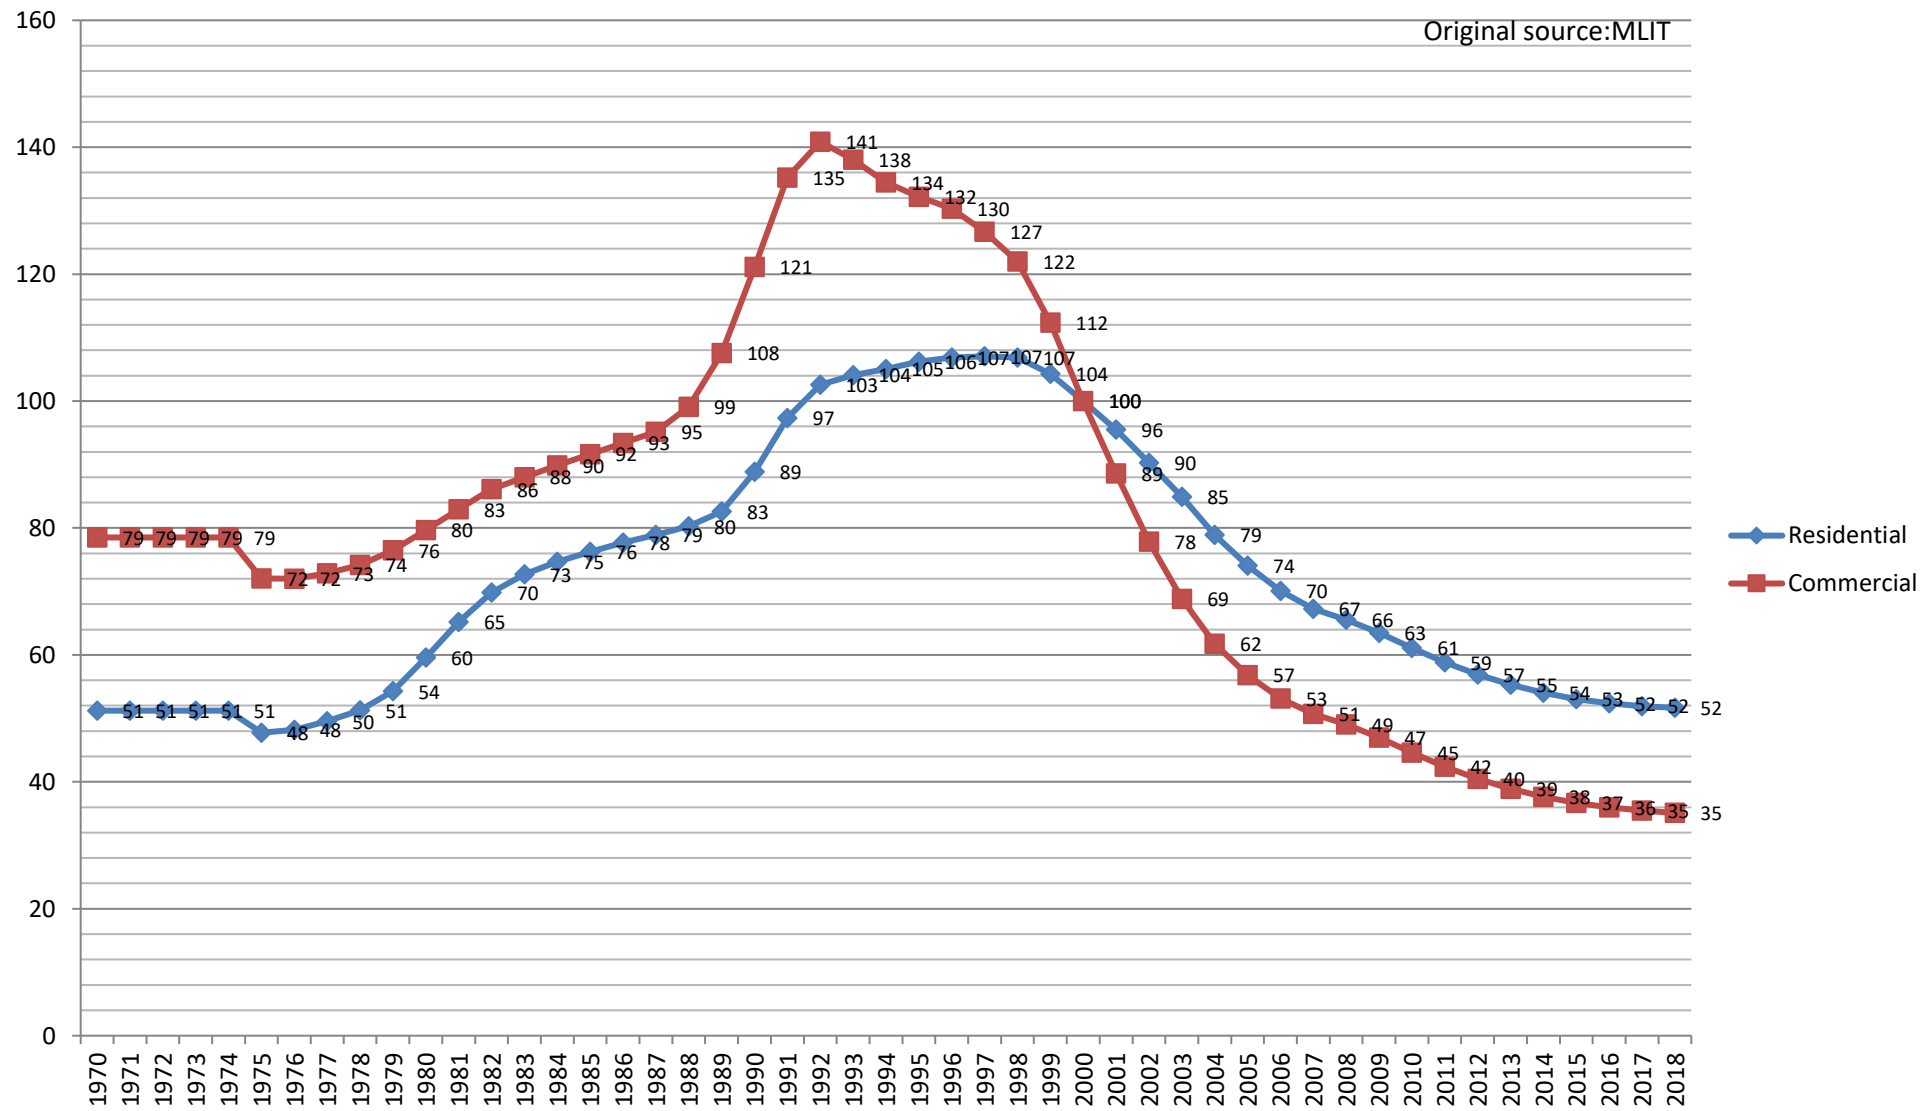

Land Price Index (Nagano) 2000y=100

Original source:MLIT