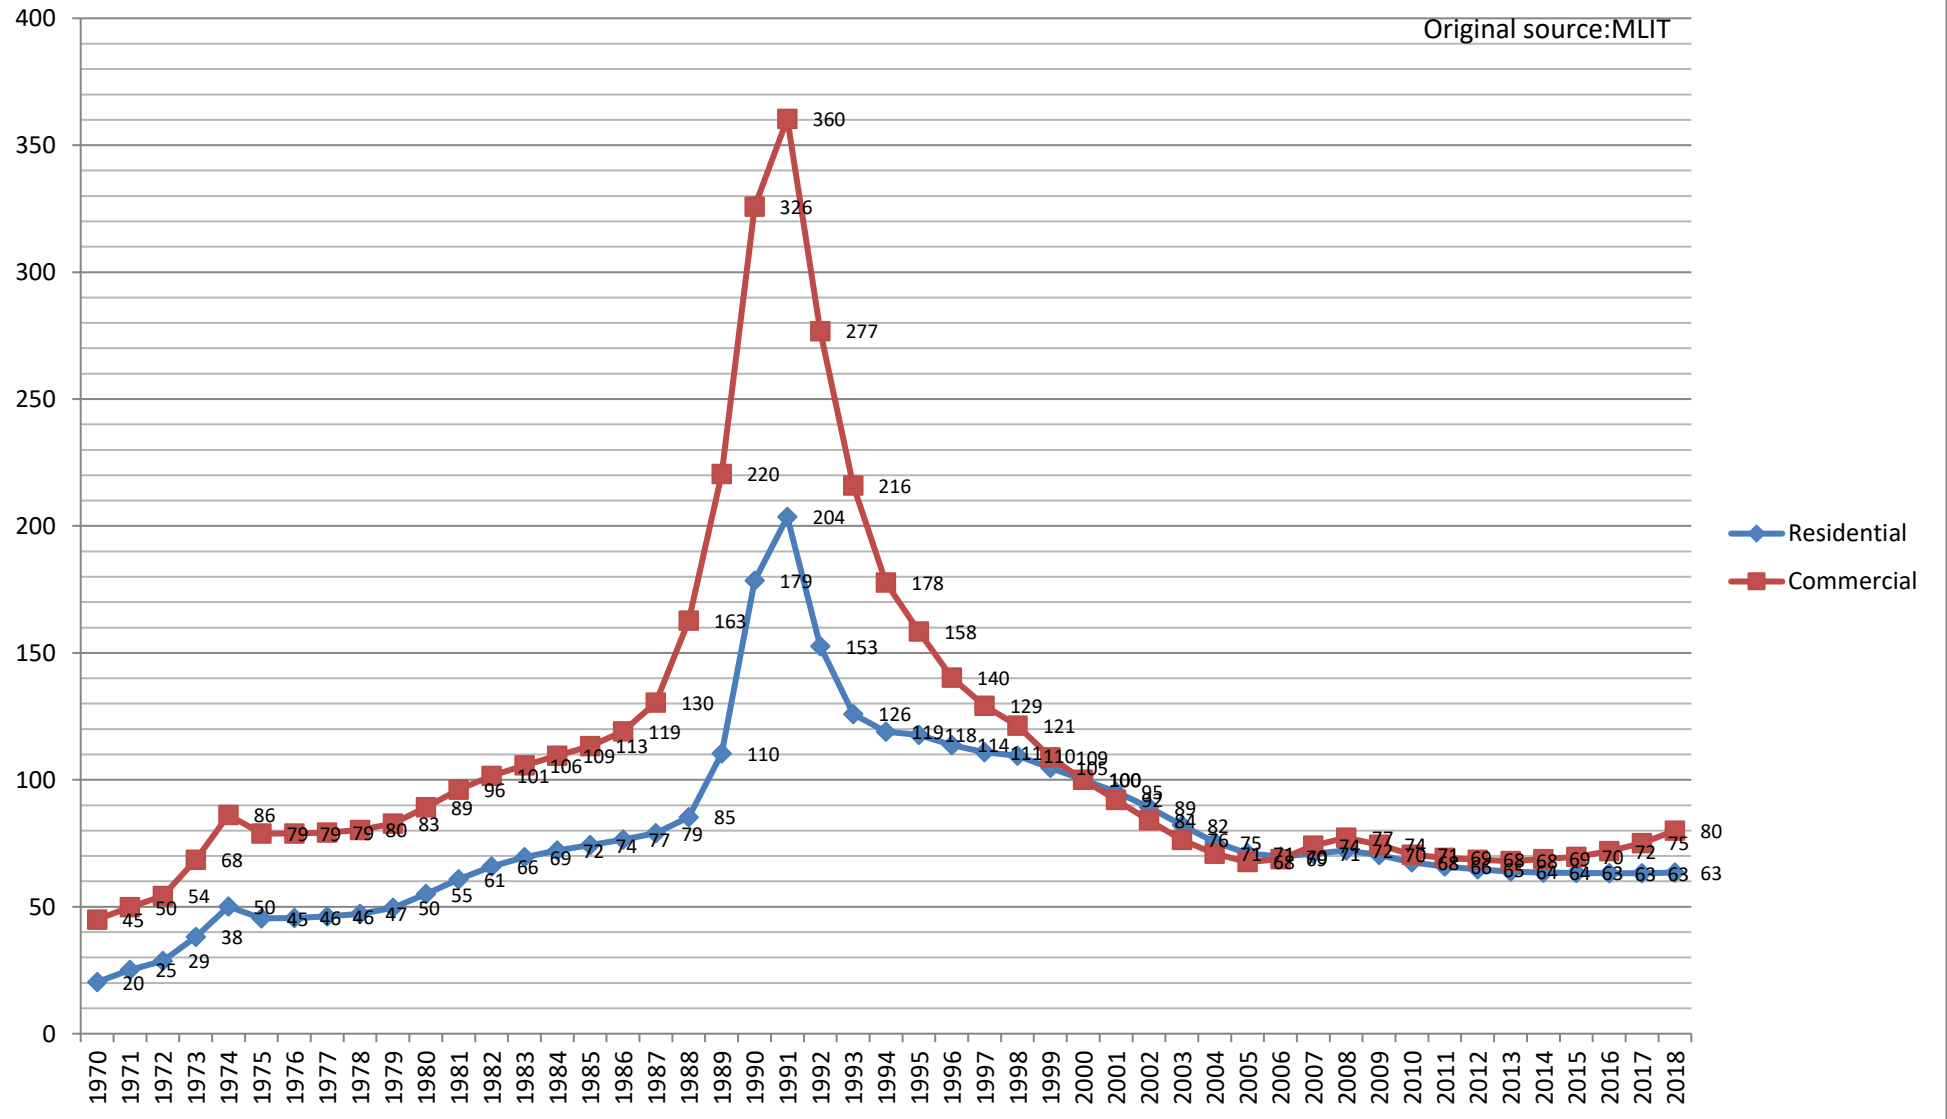

Land Price Index (Kyoto)

2000y=100

Original source:MLIT