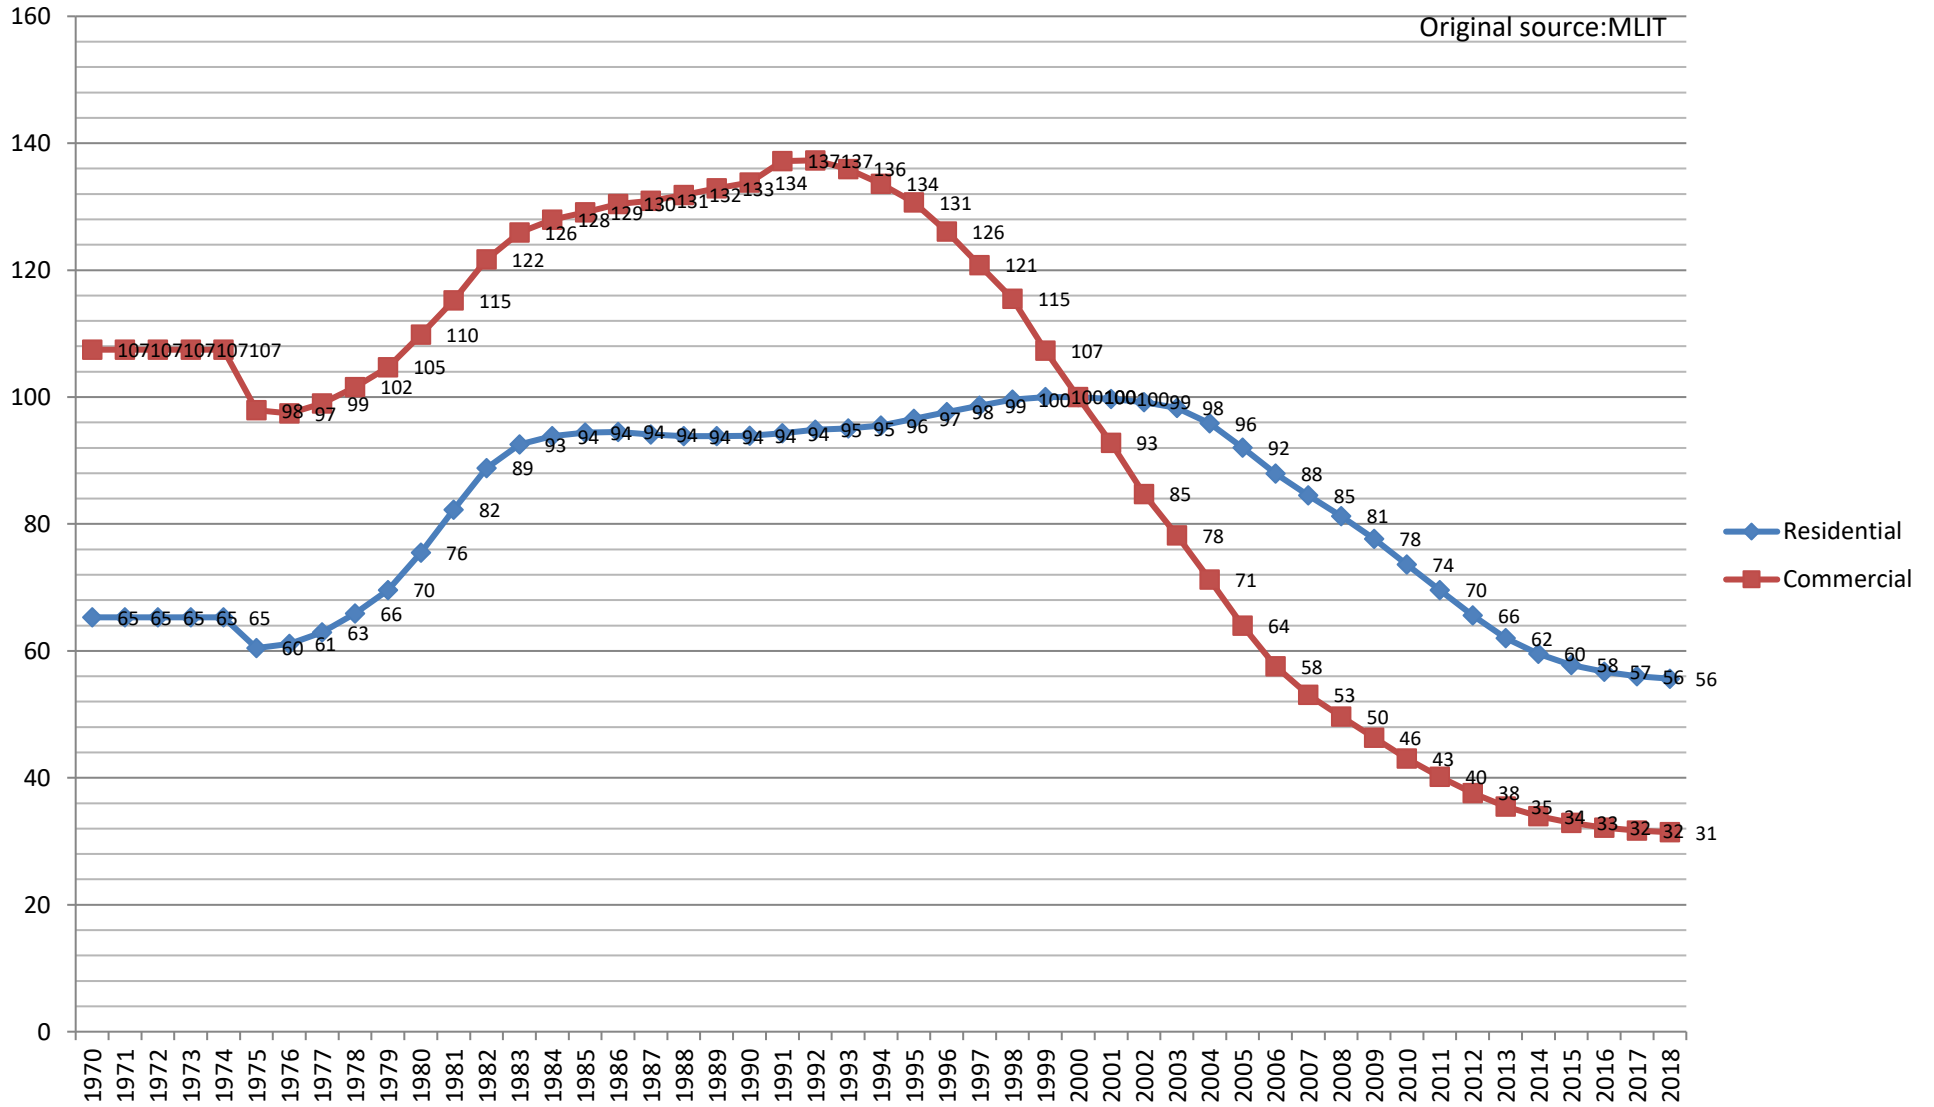

Land Price Index (Japan)

2000y=100

Original source:MLIT

Land Price Index (Hokkaido) 2000y=100

Original source:MLIT

Land Price Index (Aomori)

2000y=100

Original source:MLIT