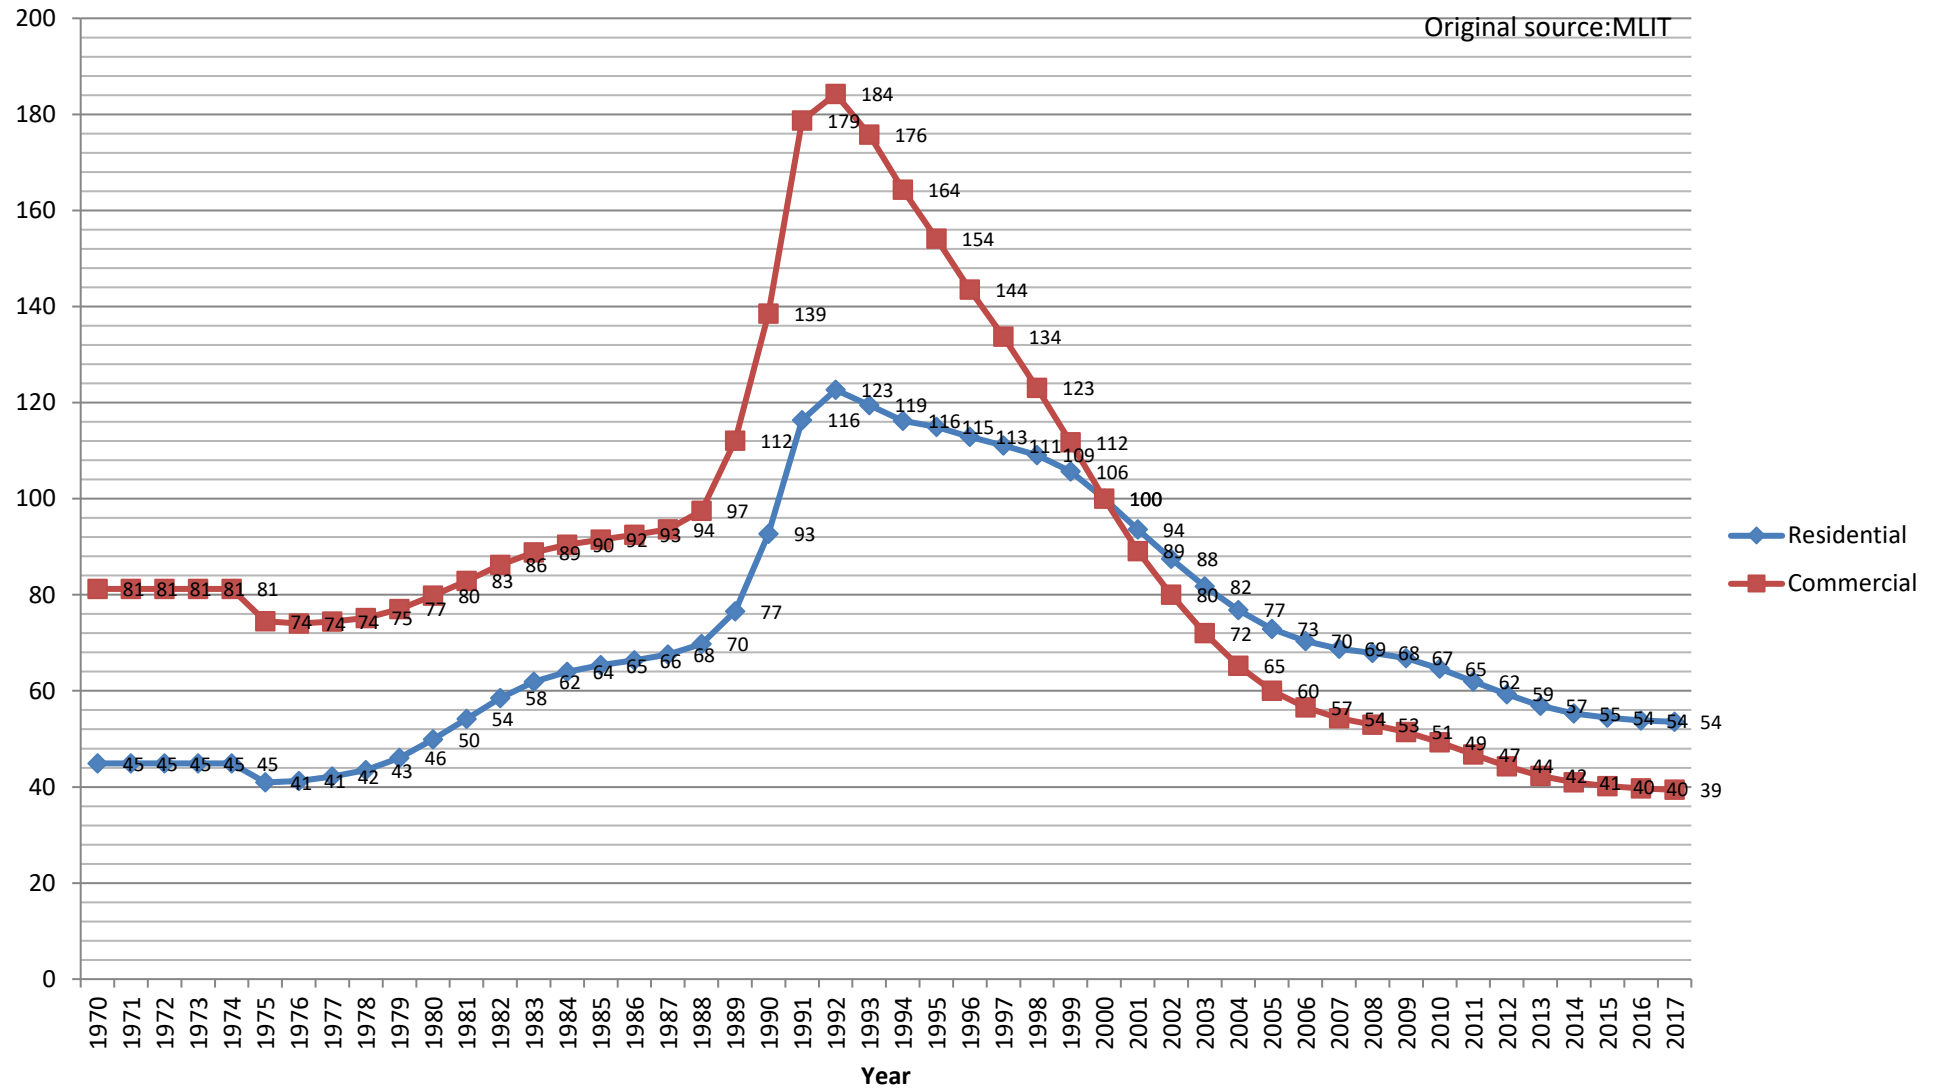

Original source:MLIT

Land Price Index (Yamagata)

2000y=100

Original source:MLIT

Land Price Index (Fukushima)

2000y=100

Original source:MLIT

Land Price Index (Ibaraki)

2000y=100

Original source:MLIT

Land Price Index (Tochigi)

2000y=100

Original source:MLIT

Land Price Index (Gunma)

2000y=100

Original source:MLIT

Land Price Index (Saitama)

2000y=100

Original source:MLIT

Land Price Index (Chiba) 2000y=100

Original source:MLIT

Land Price Index (Tokyo) 2000y=100

Original source:MLIT

Land Price Index (Kanagawa)