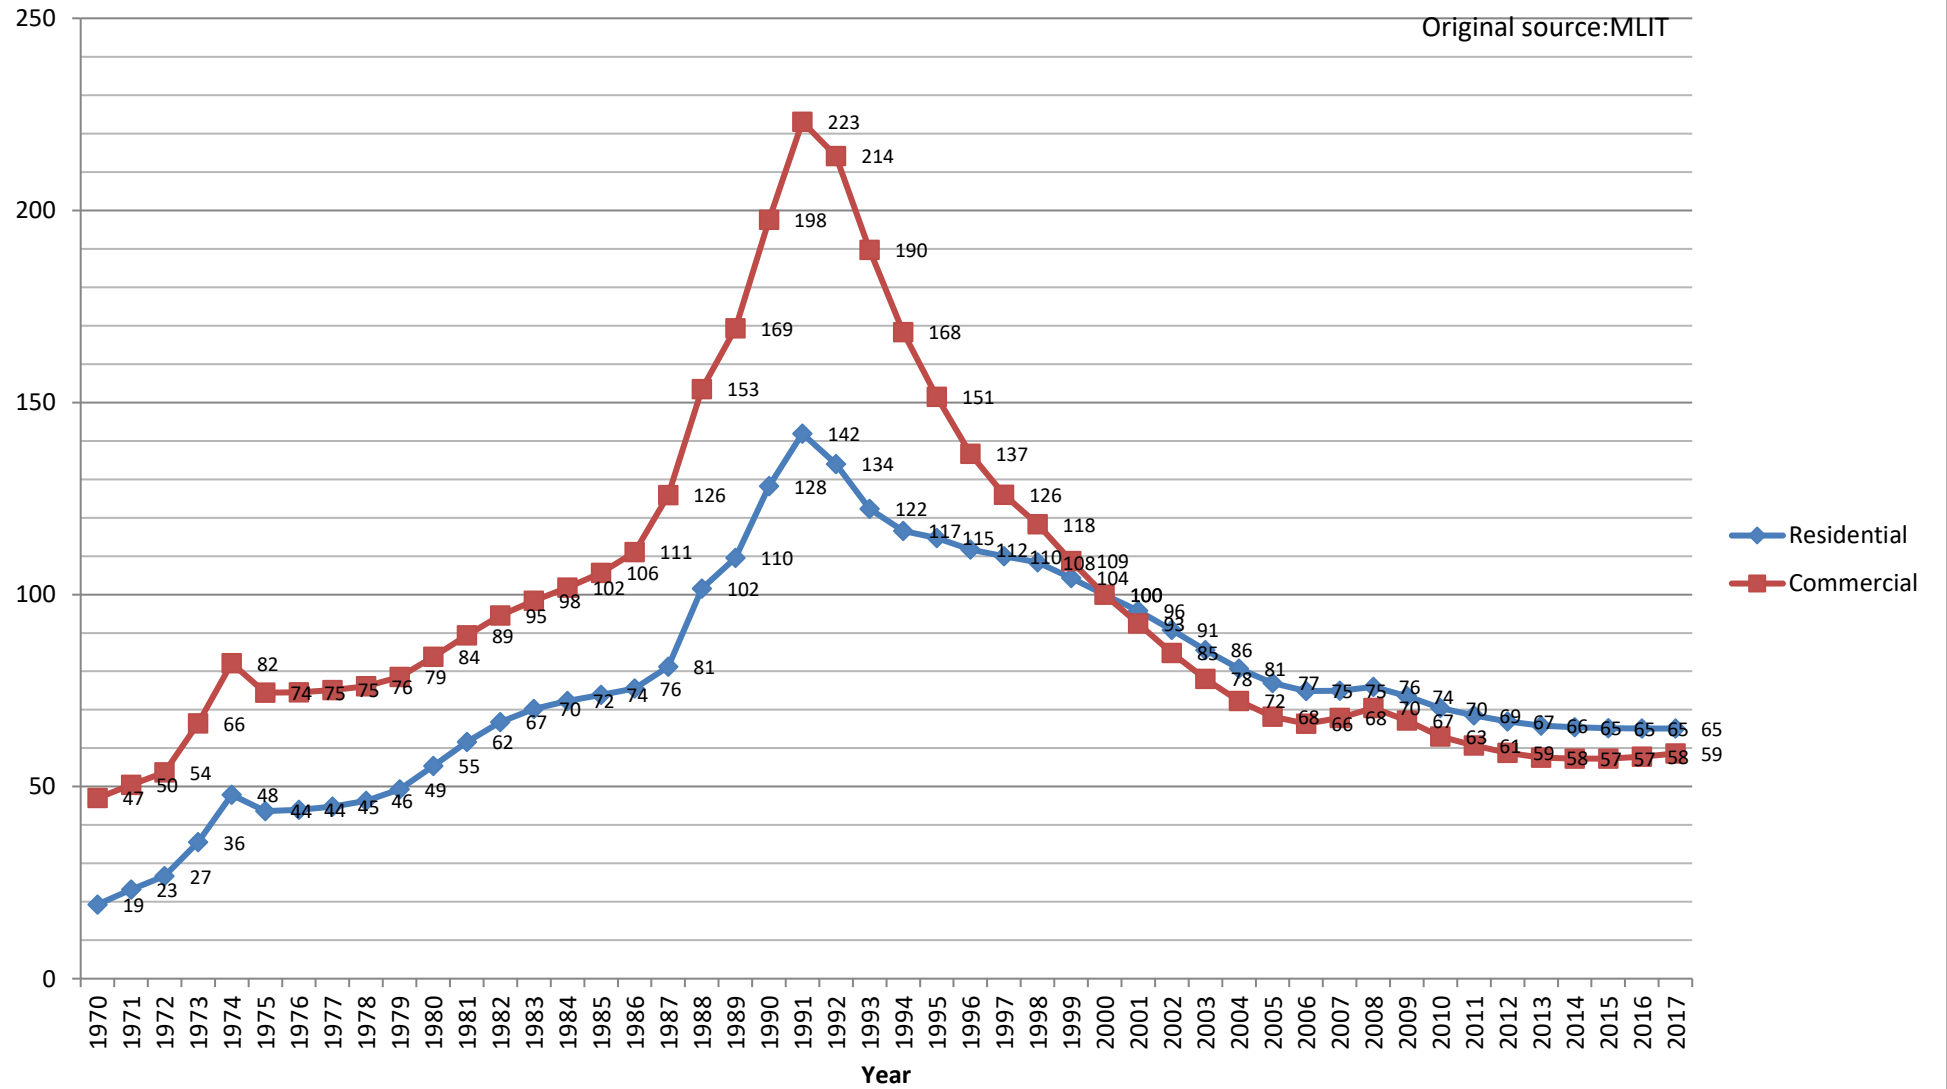

Land Price Index (Japan) 2000y=100

Original source:MLIT

Land Price Index (Hokkaido)

2000y=100

Original source:MLIT

Land Price Index (Aomori)

2000y=100

Original source:MLIT

Land Price Index (Iwate)

2000y=100

Original source:MLIT

Land Price Index (Miyagi)

2000y=100

Original source:MLIT

Land Price Index (Akita)

2000y=100