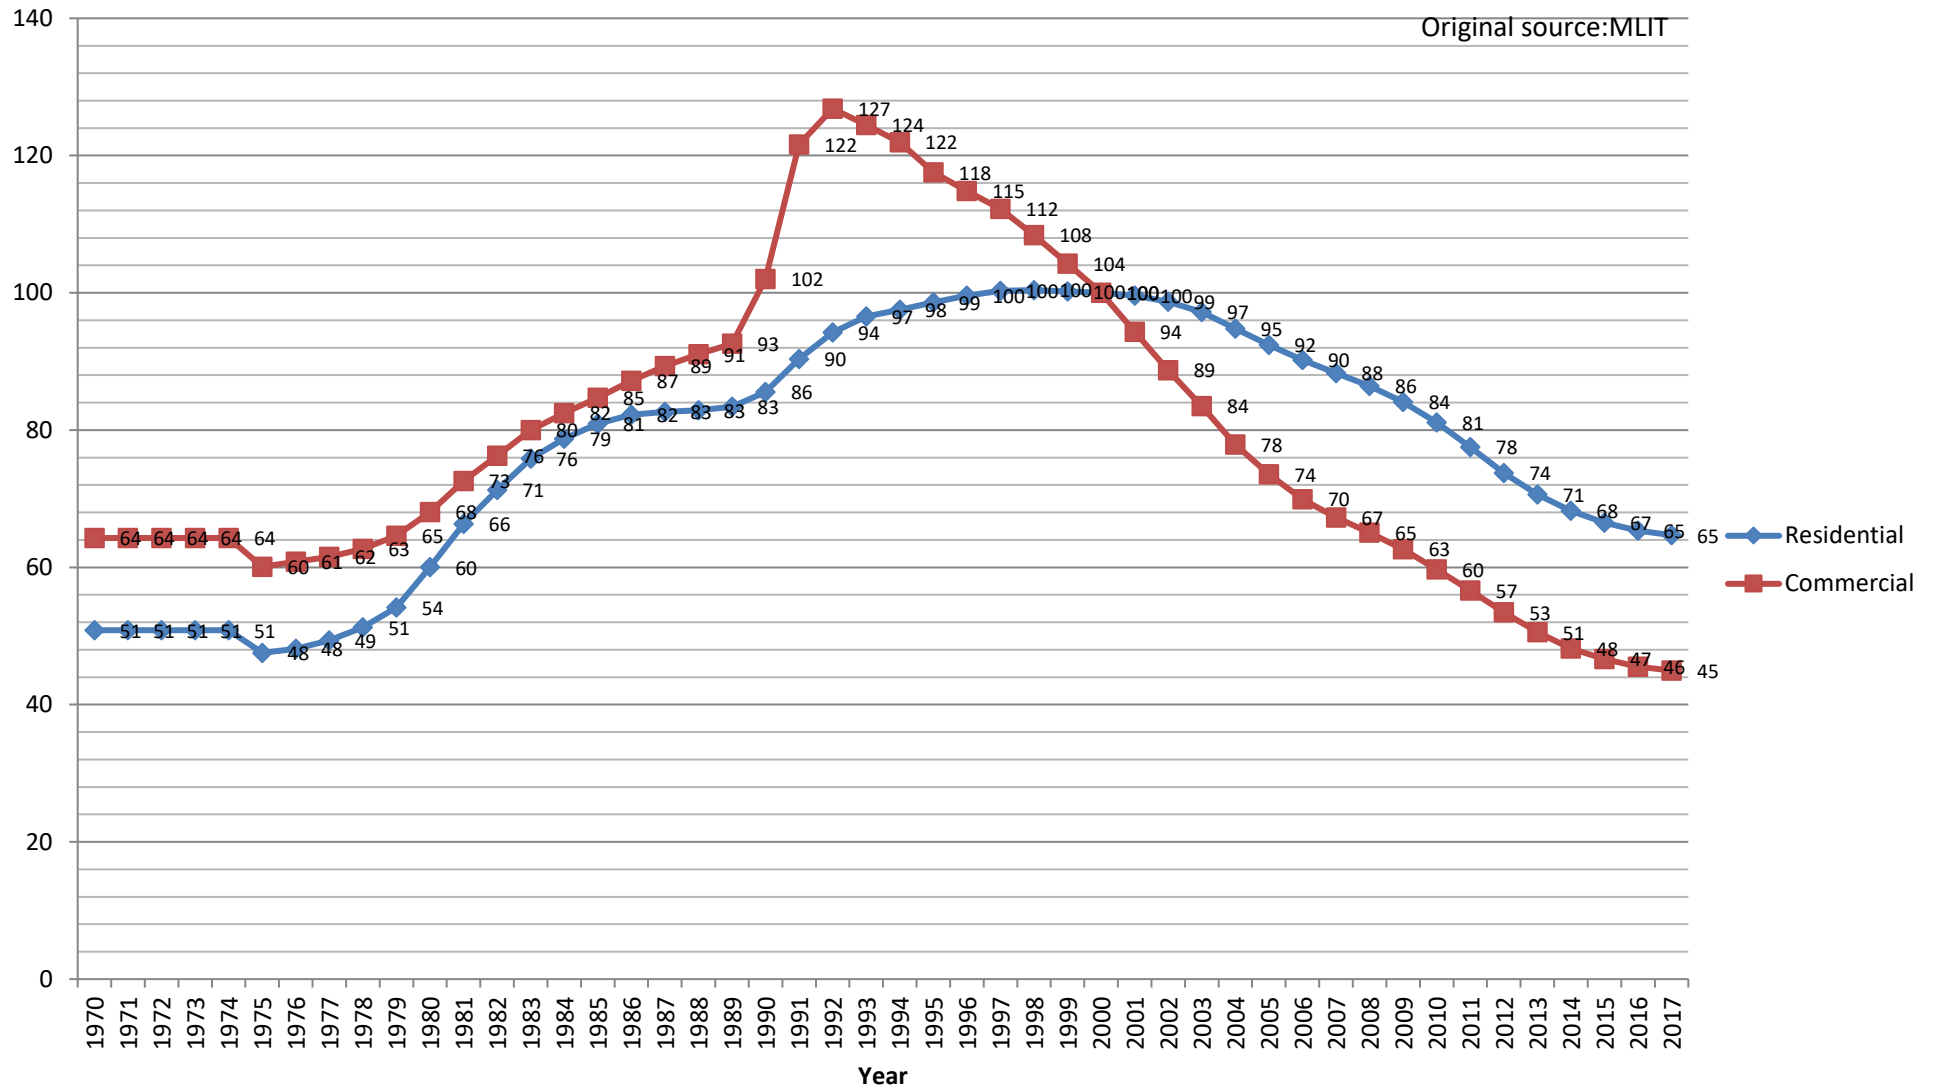

Land Price Index (Saga)

2000y=100

Original source:MLIT