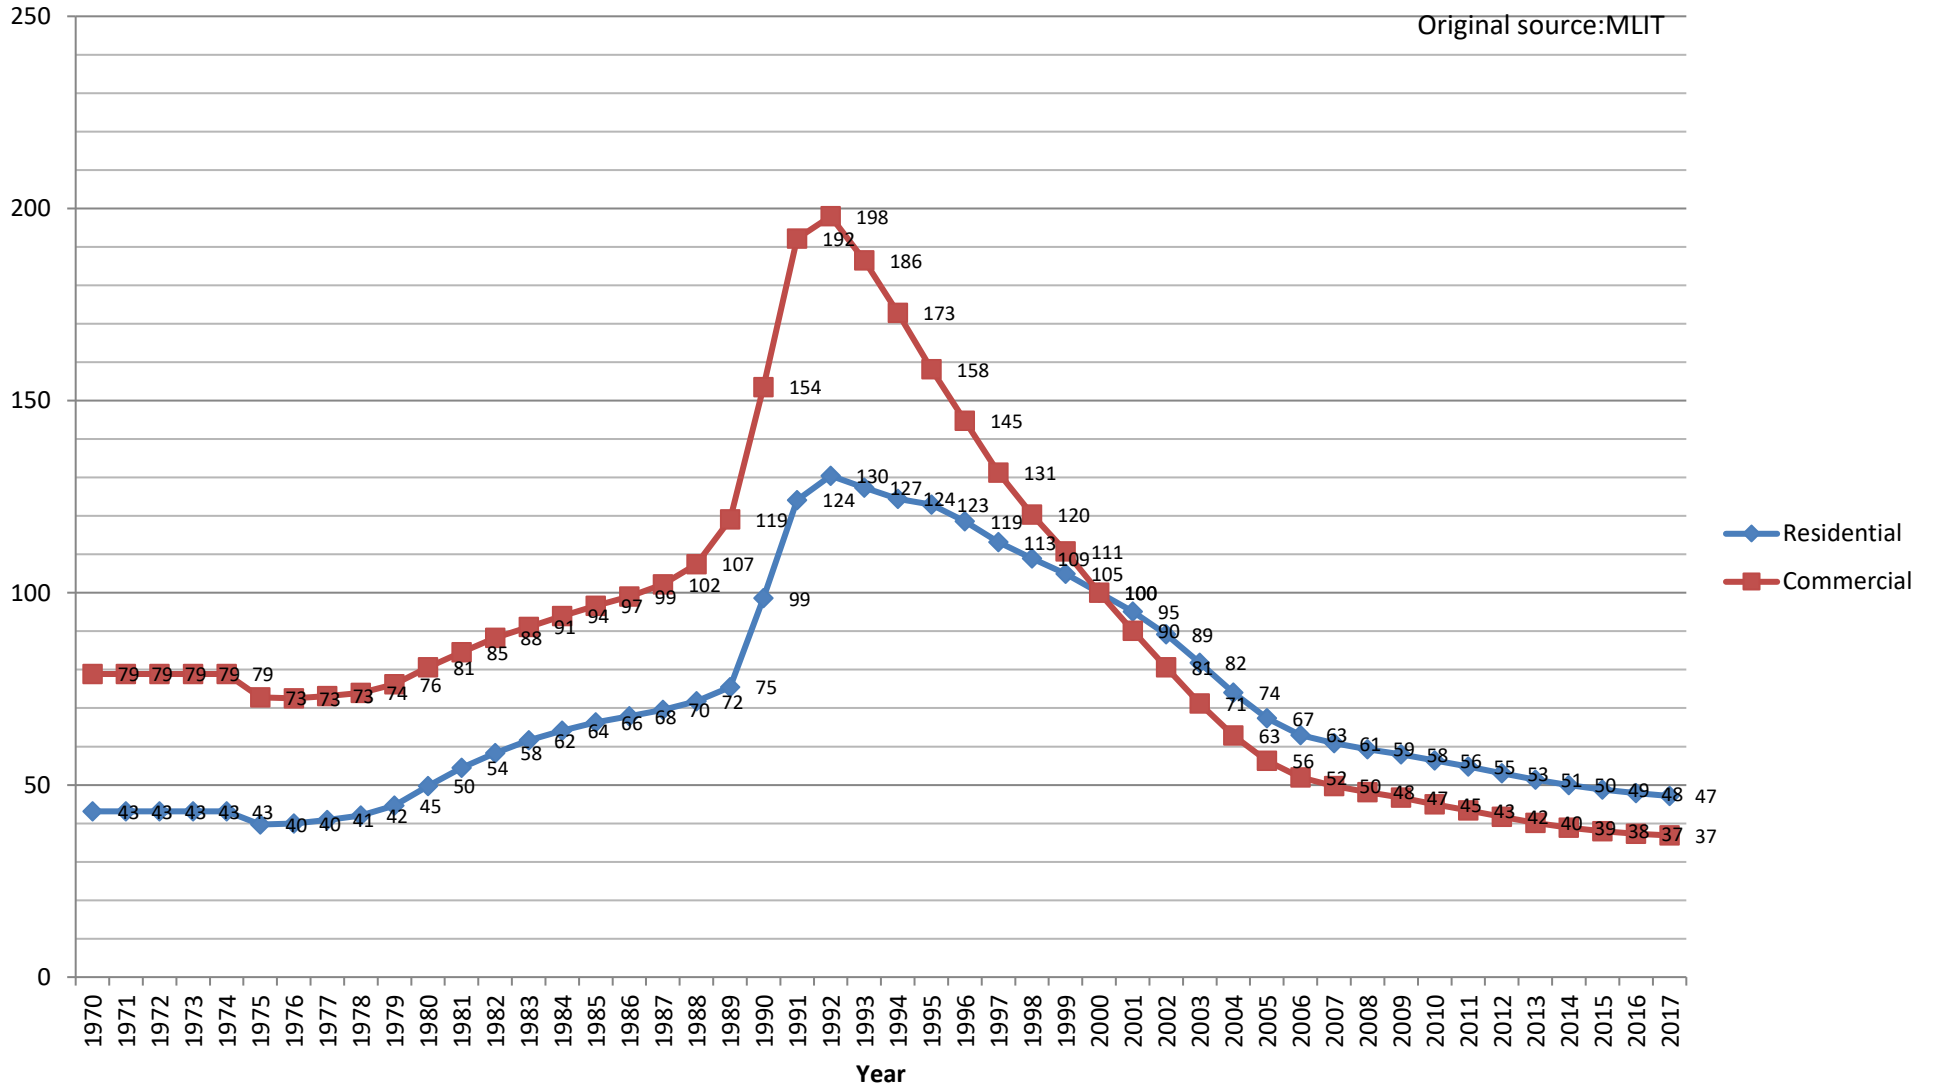

Land Price Index (Yamanashi)

2000y=100

Original source:MLIT