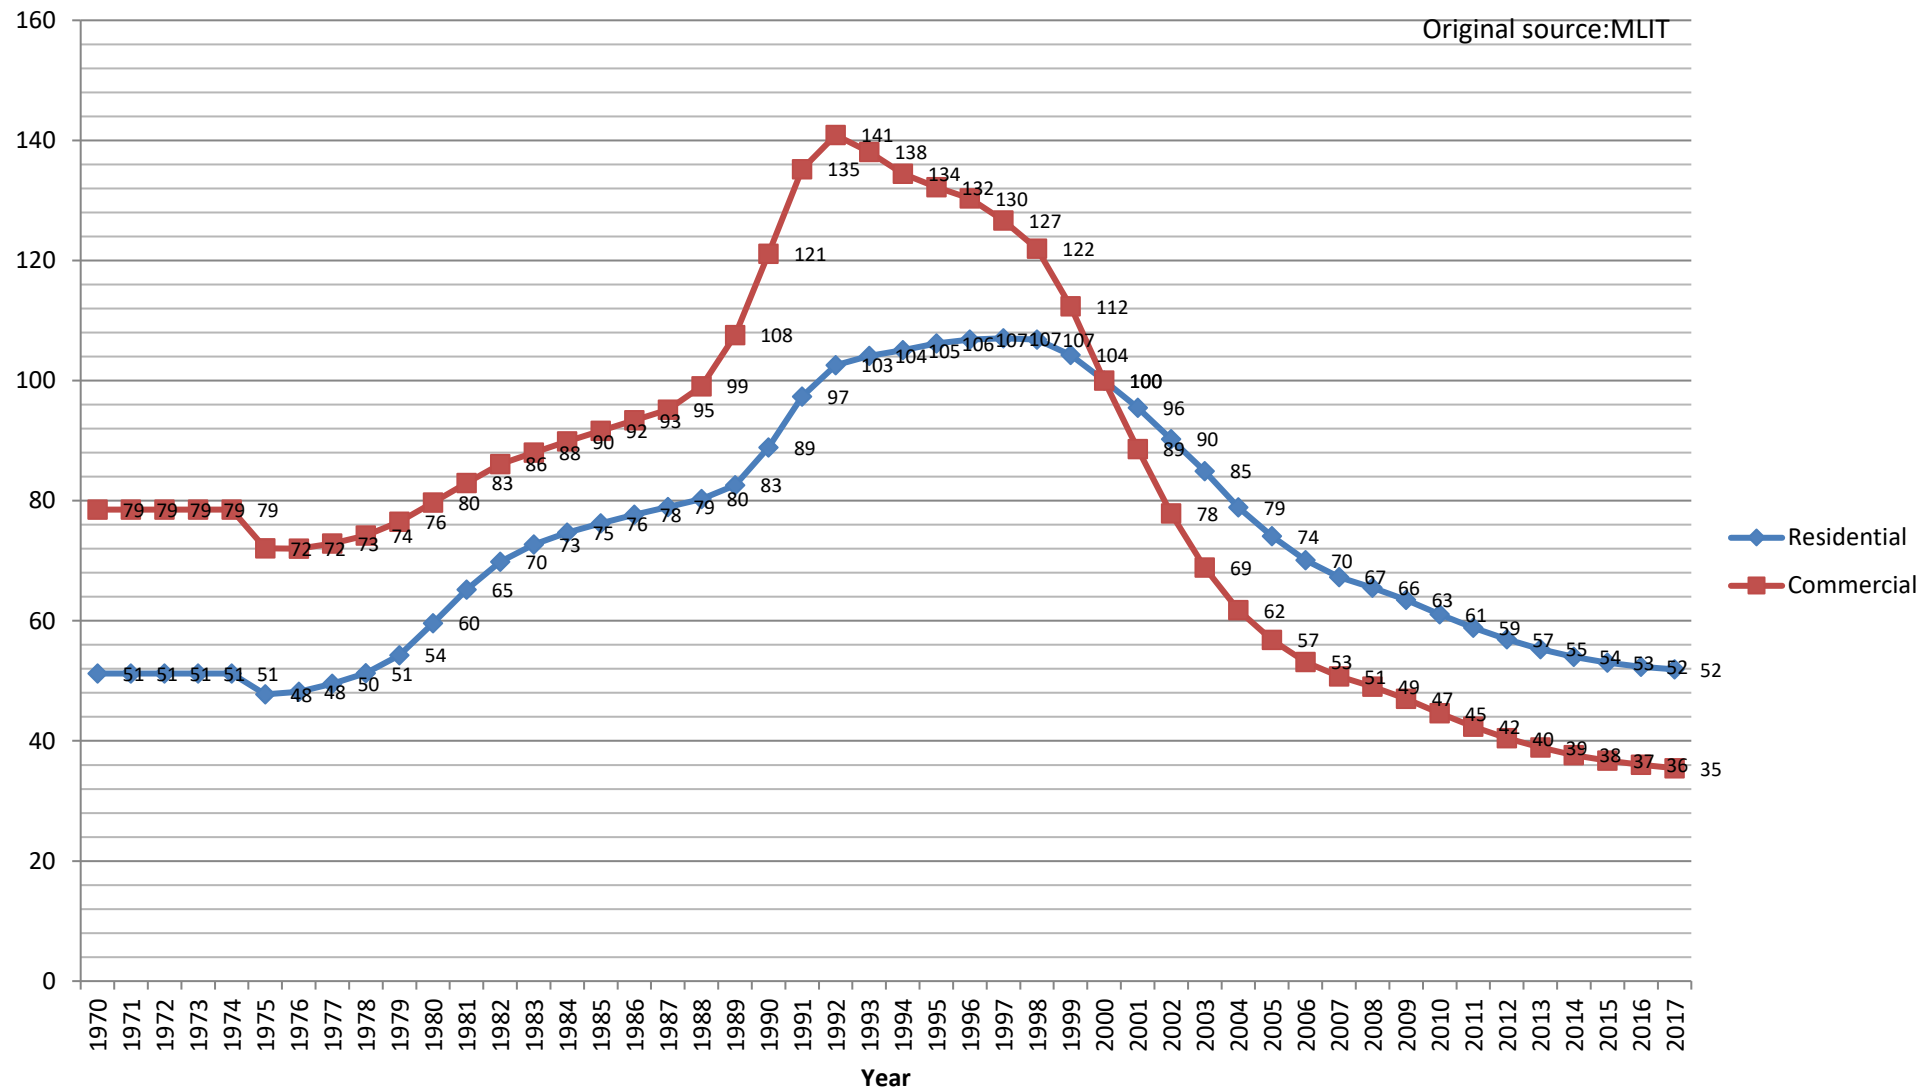

Land Price Index (Ishikawa)

2000y=100

Original source:MLIT

Land Price Index (Fukui)

2000y=100

Original source:MLIT

Land Price Index (Yamanashi)

2000y=100

Original source:MLIT

Land Price Index (Nagano)

2000y=100

Original source:MLIT

Land Price Index (Gifu)

2000y=100

Original source:MLIT

Land Price Index (Shizuoka)