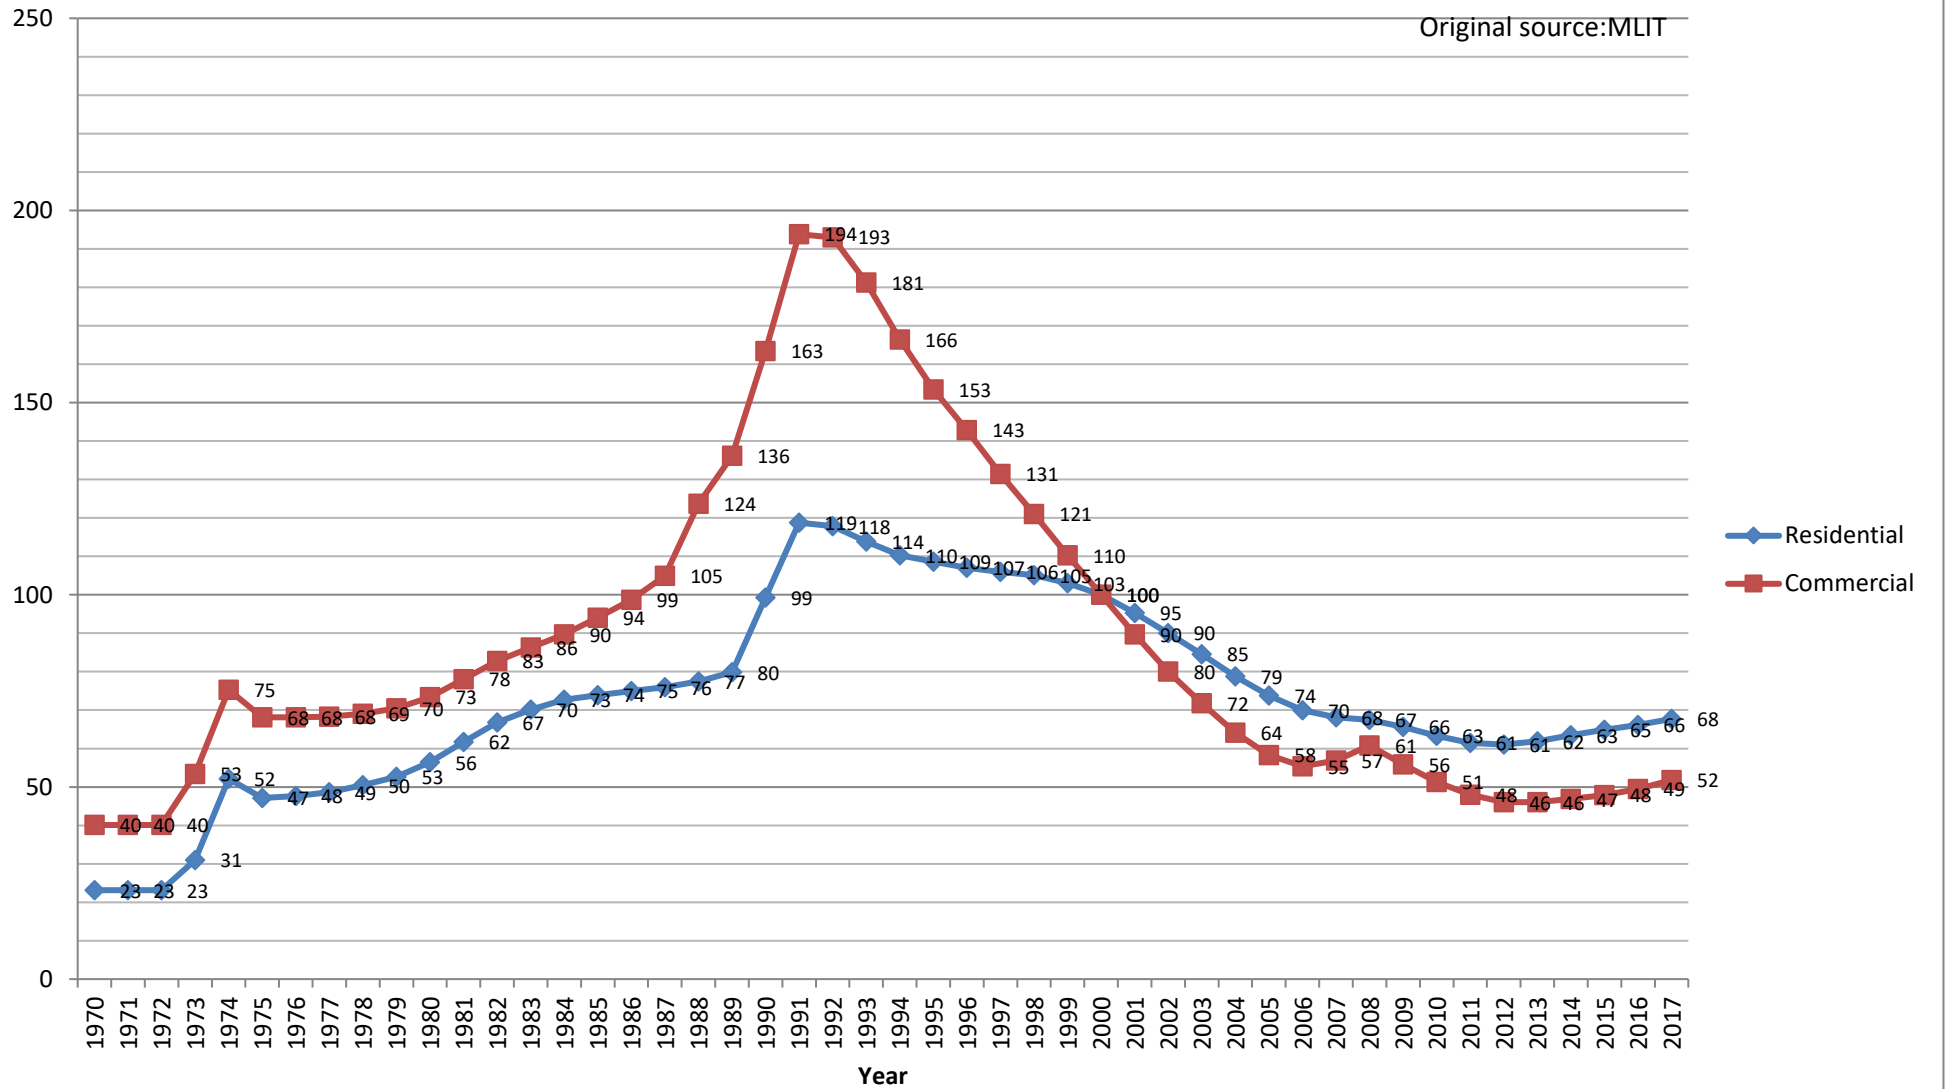

Land Price Index (Japan) 2000y=100

Original source:MLIT

Land Price Index (Hokkaido)

2000y=100

Original source:MLIT

Land Price Index (Aomori)

2000y=100

Original source:MLIT

Land Price Index (Iwate)

2000y=100

Original source:MLIT

Land Price Index (Miyagi)

2000y=100

Original source:MLIT

Land Price Index (Akita)

2000y=100

Original source:MLIT

Land Price Index (Yamagata)

2000y=100

Original source:MLIT

Land Price Index (Fukushima)

2000y=100

Original source:MLIT

Land Price Index (Ibaraki)