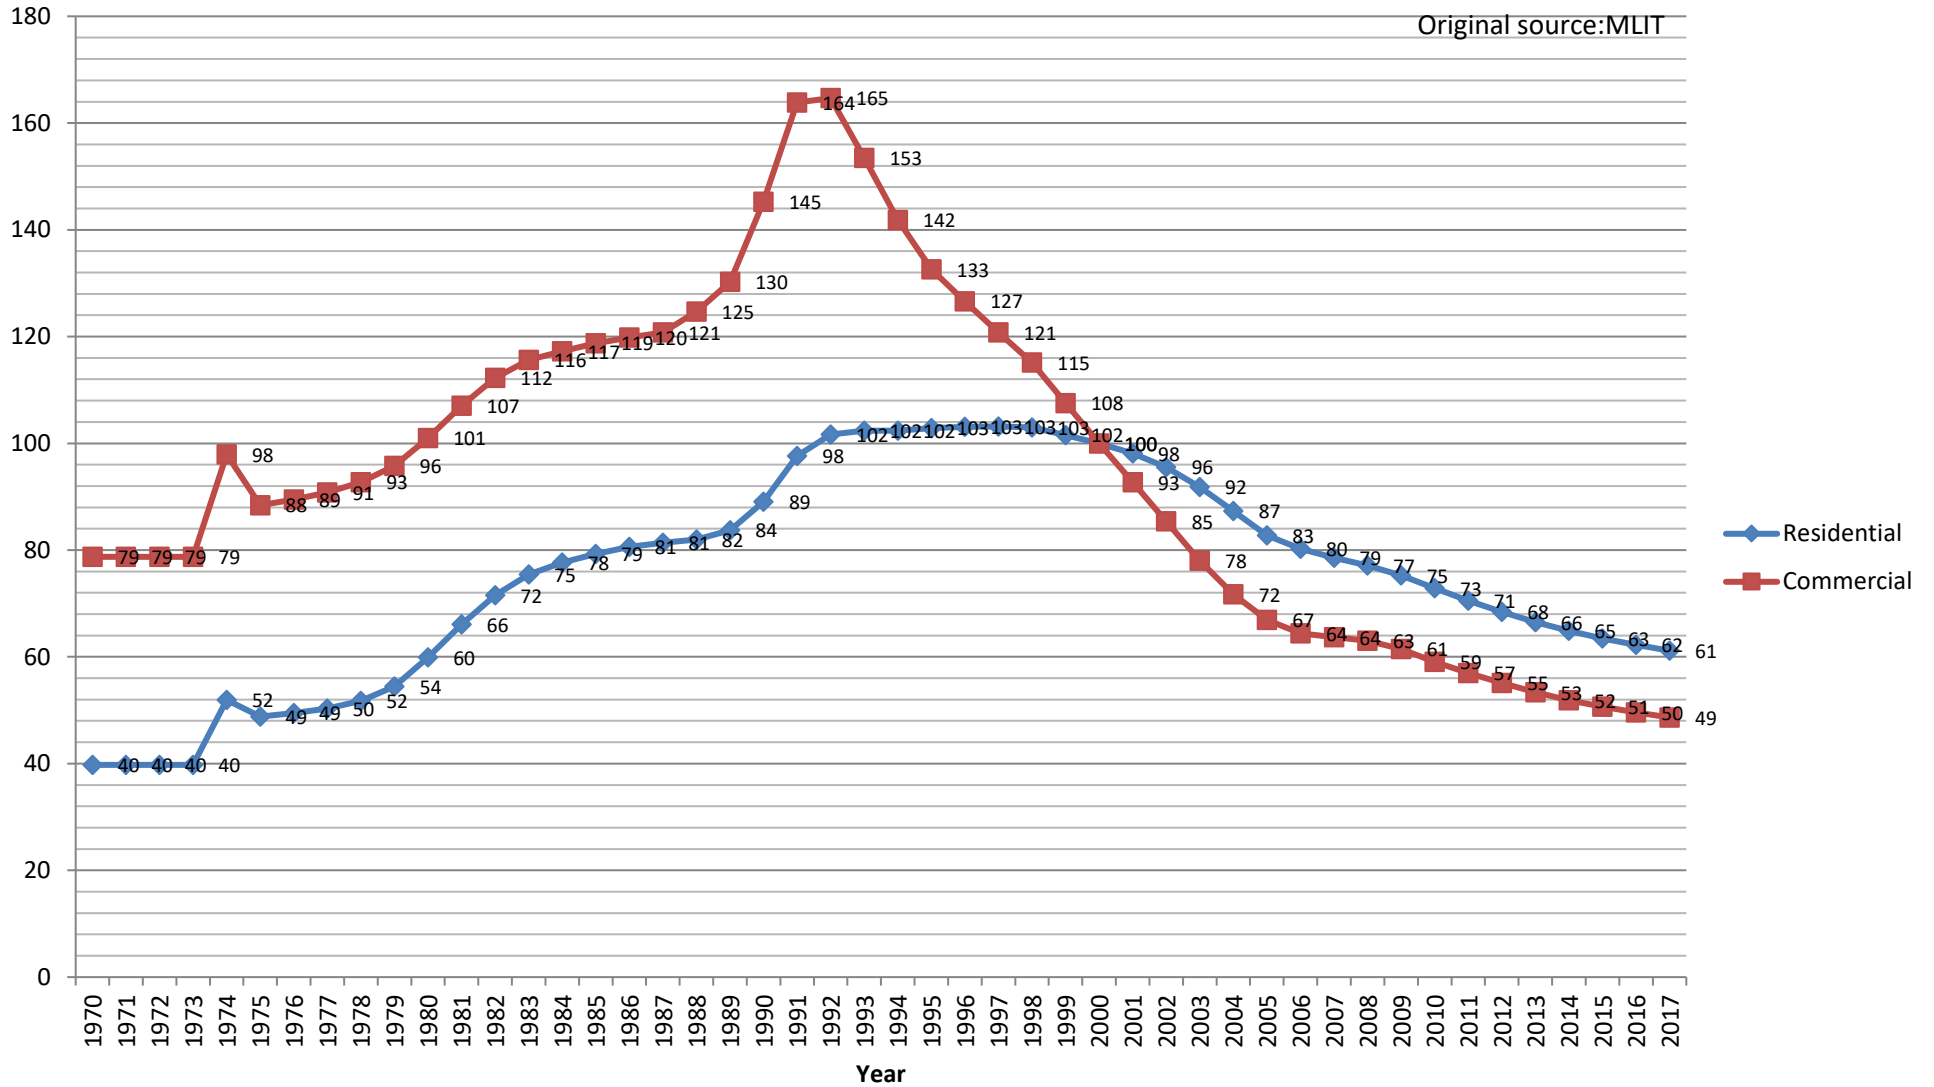

Land Price Index (Ehime)

2000y=100

Original source:MLIT