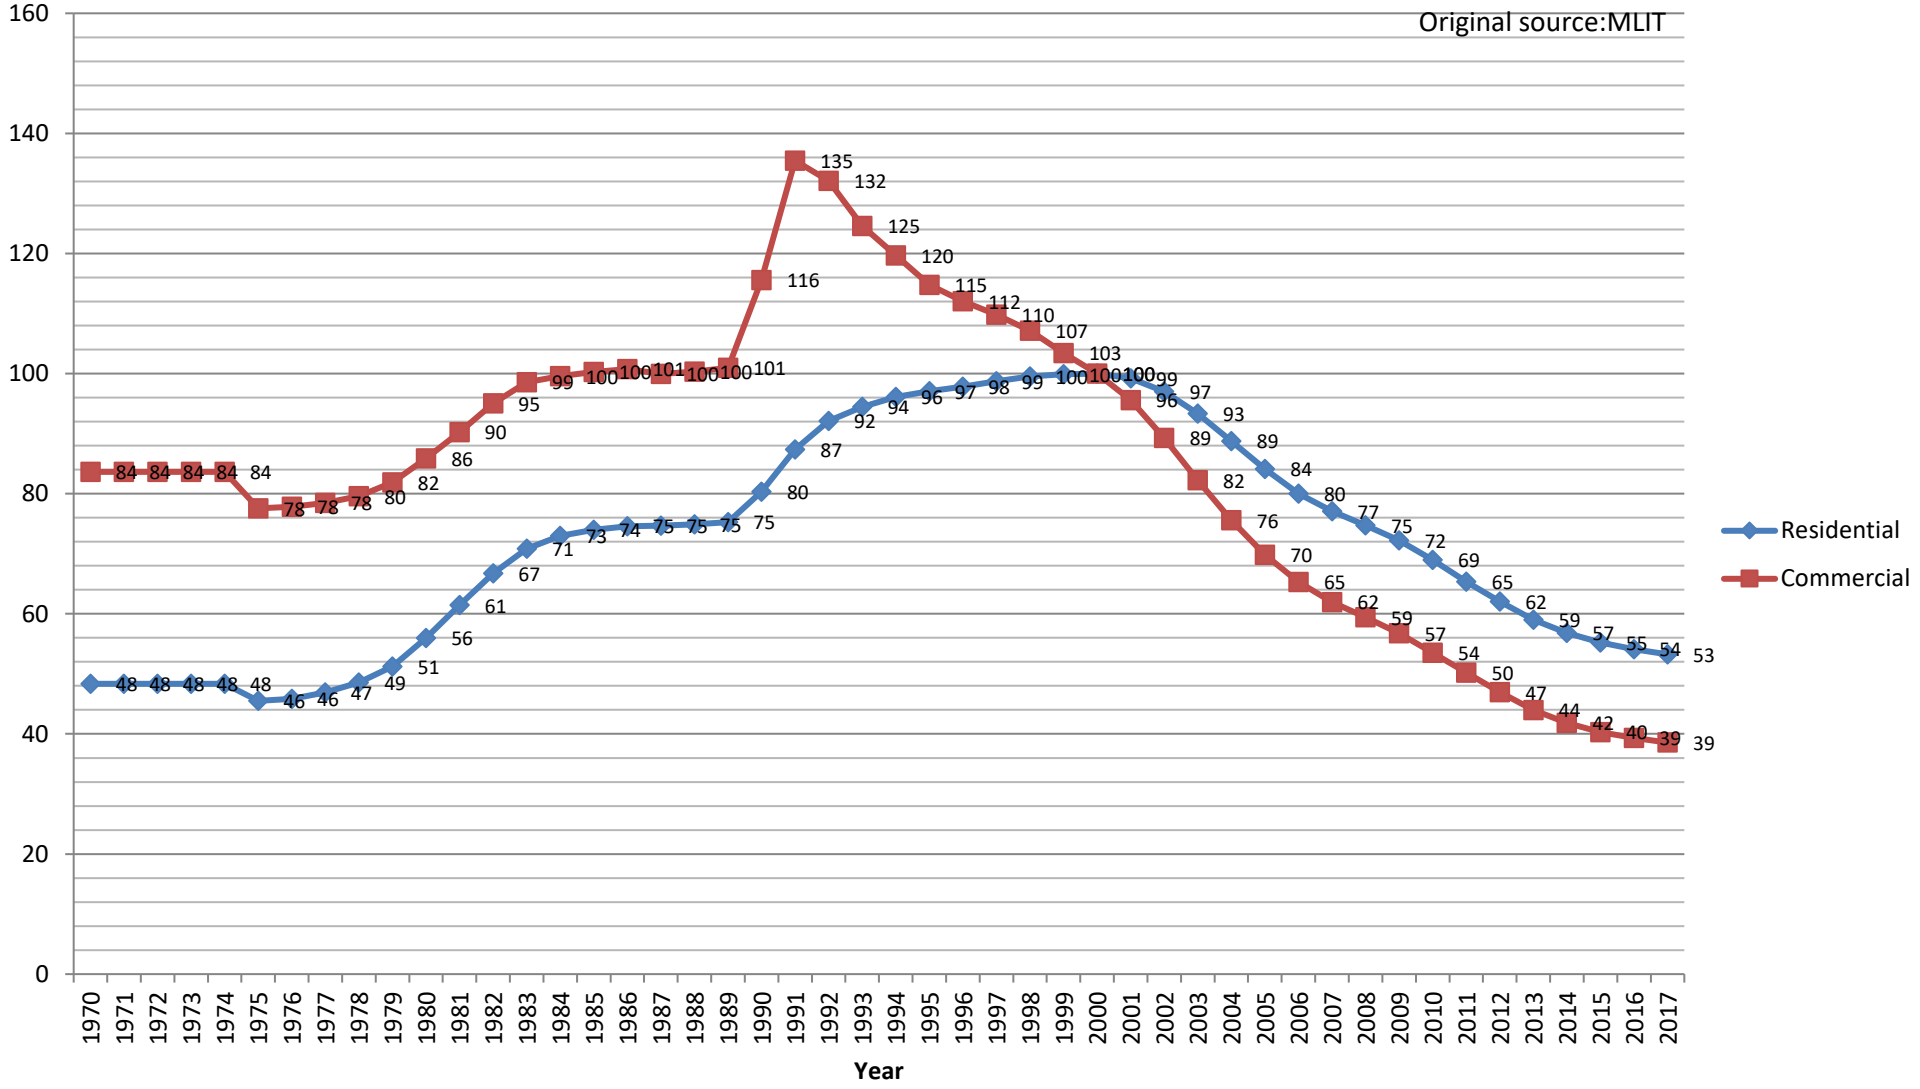

Original source:MLIT

Land Price Index (Nara) 2000y=100

Original source:MLIT

Land Price Index (Wakayama) 2000y=100

Original source:MLIT

Land Price Index (Tottori)

2000y=100

Original source:MLIT