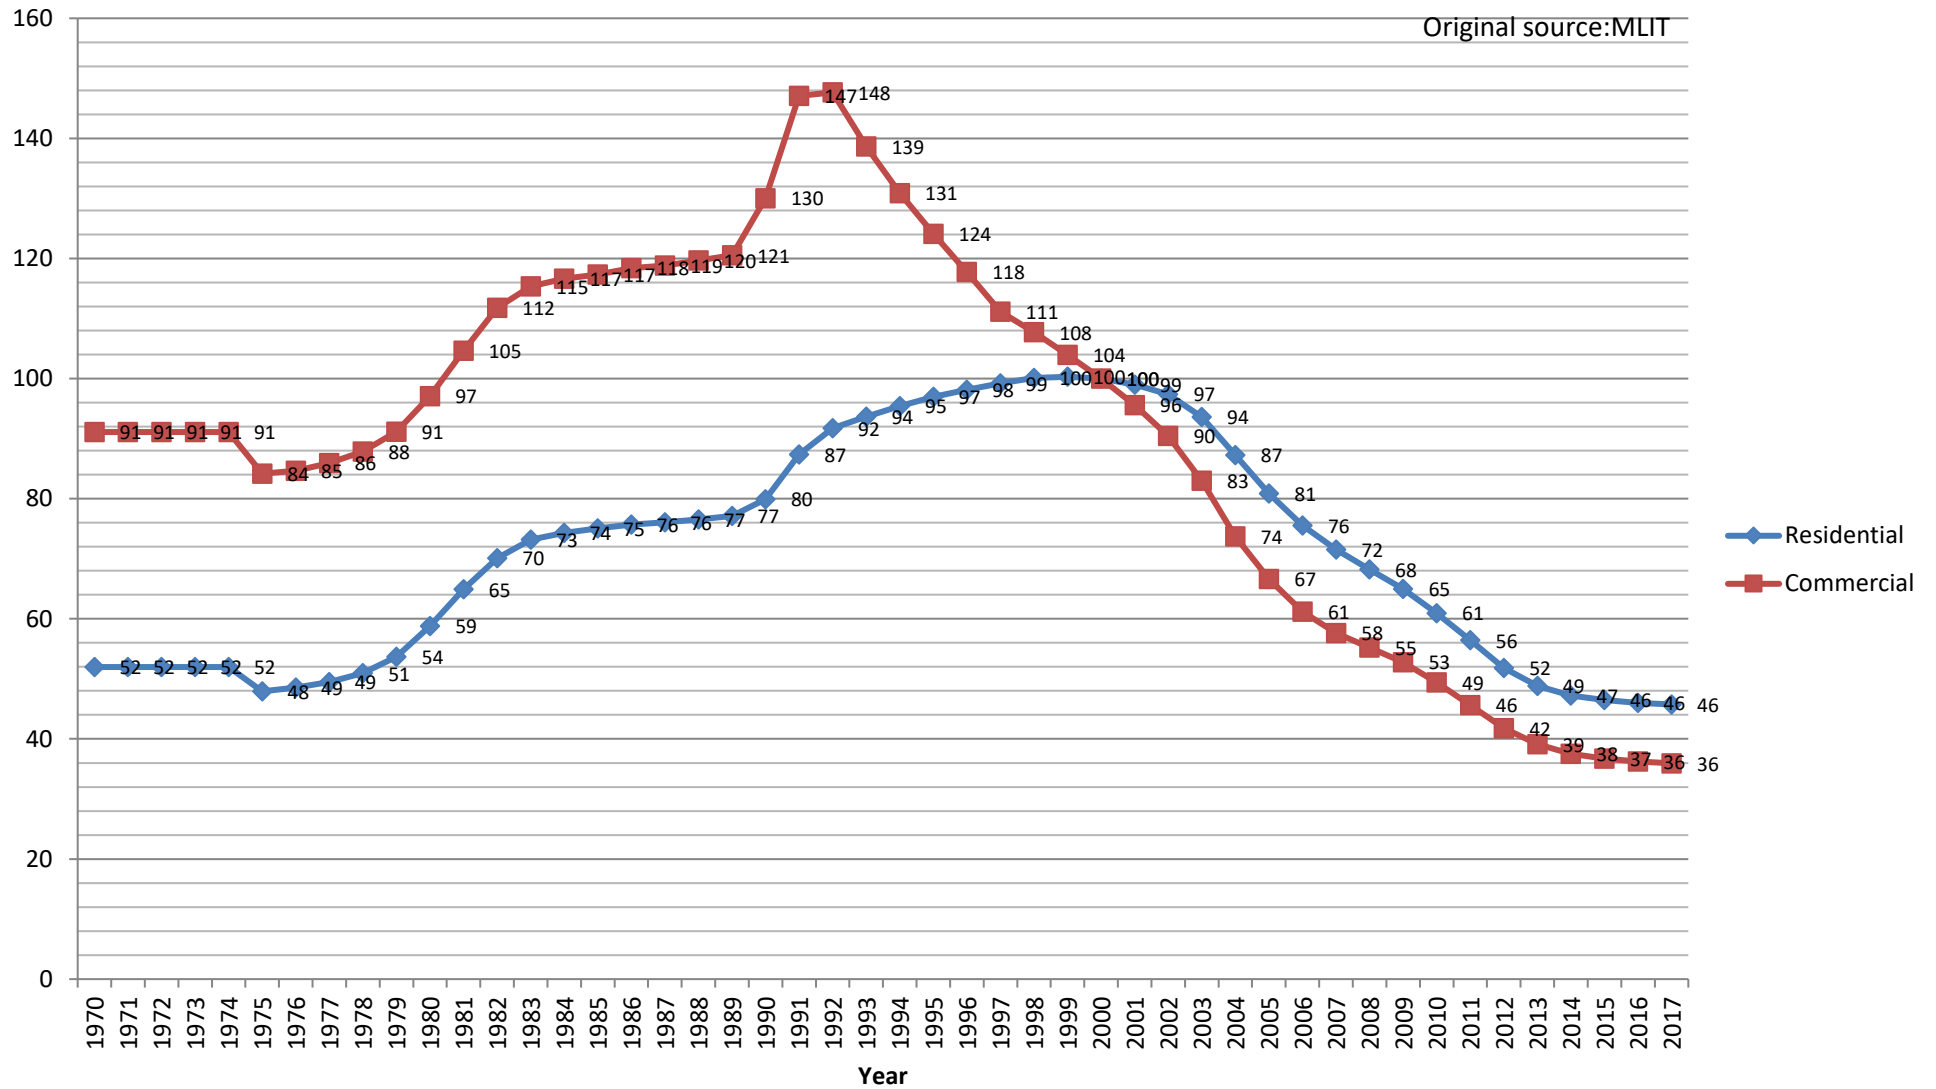

Land Price Index (Yamaguchi)

2000y=100

Original source:MLIT

Land Price Index (Tokushima)

2000y=100

Original source:MLIT

Land Price Index (Kagawa) 2000y=100

Original source:MLIT