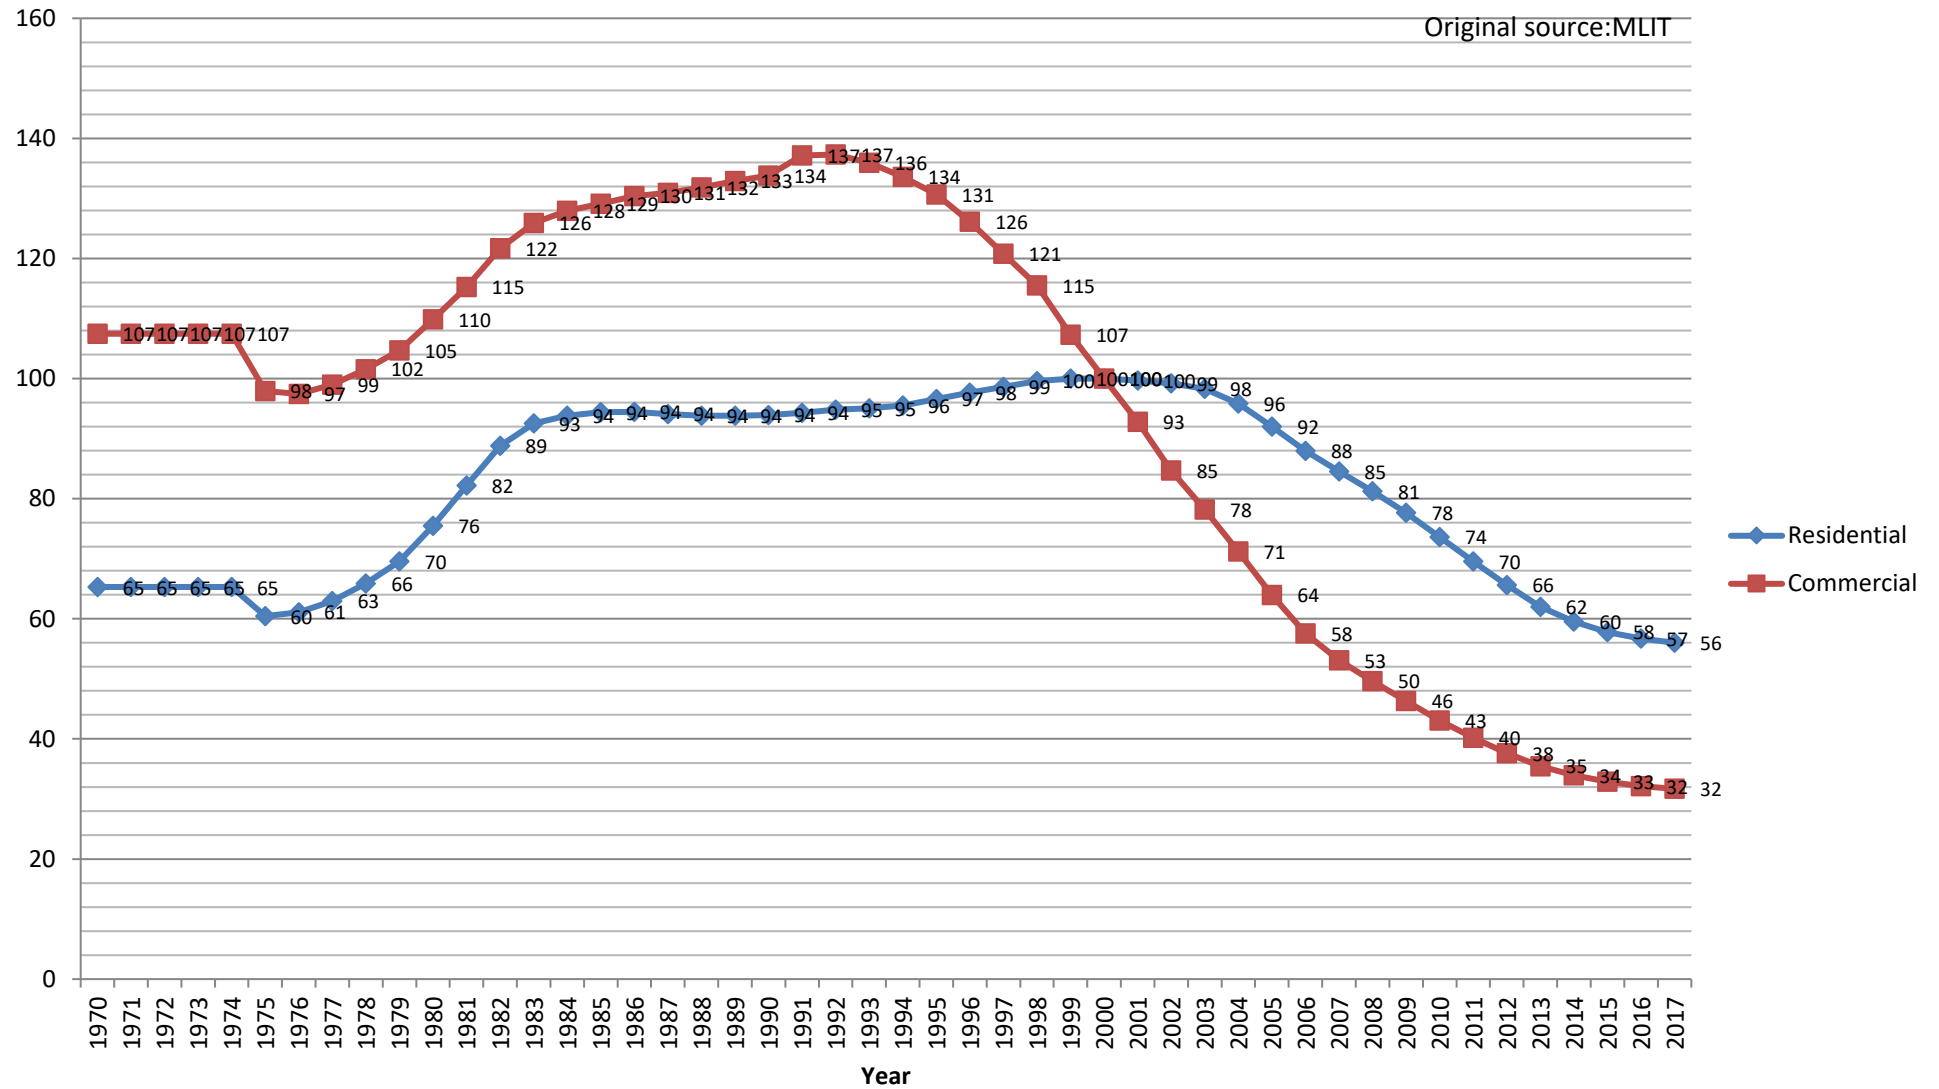

Land Price Index (Japan) 2000y=100

Original source:MLIT

Land Price Index (Hokkaido)

2000y=100

Original source:MLIT

Land Price Index (Aomori)

2000y=100

Original source:MLIT