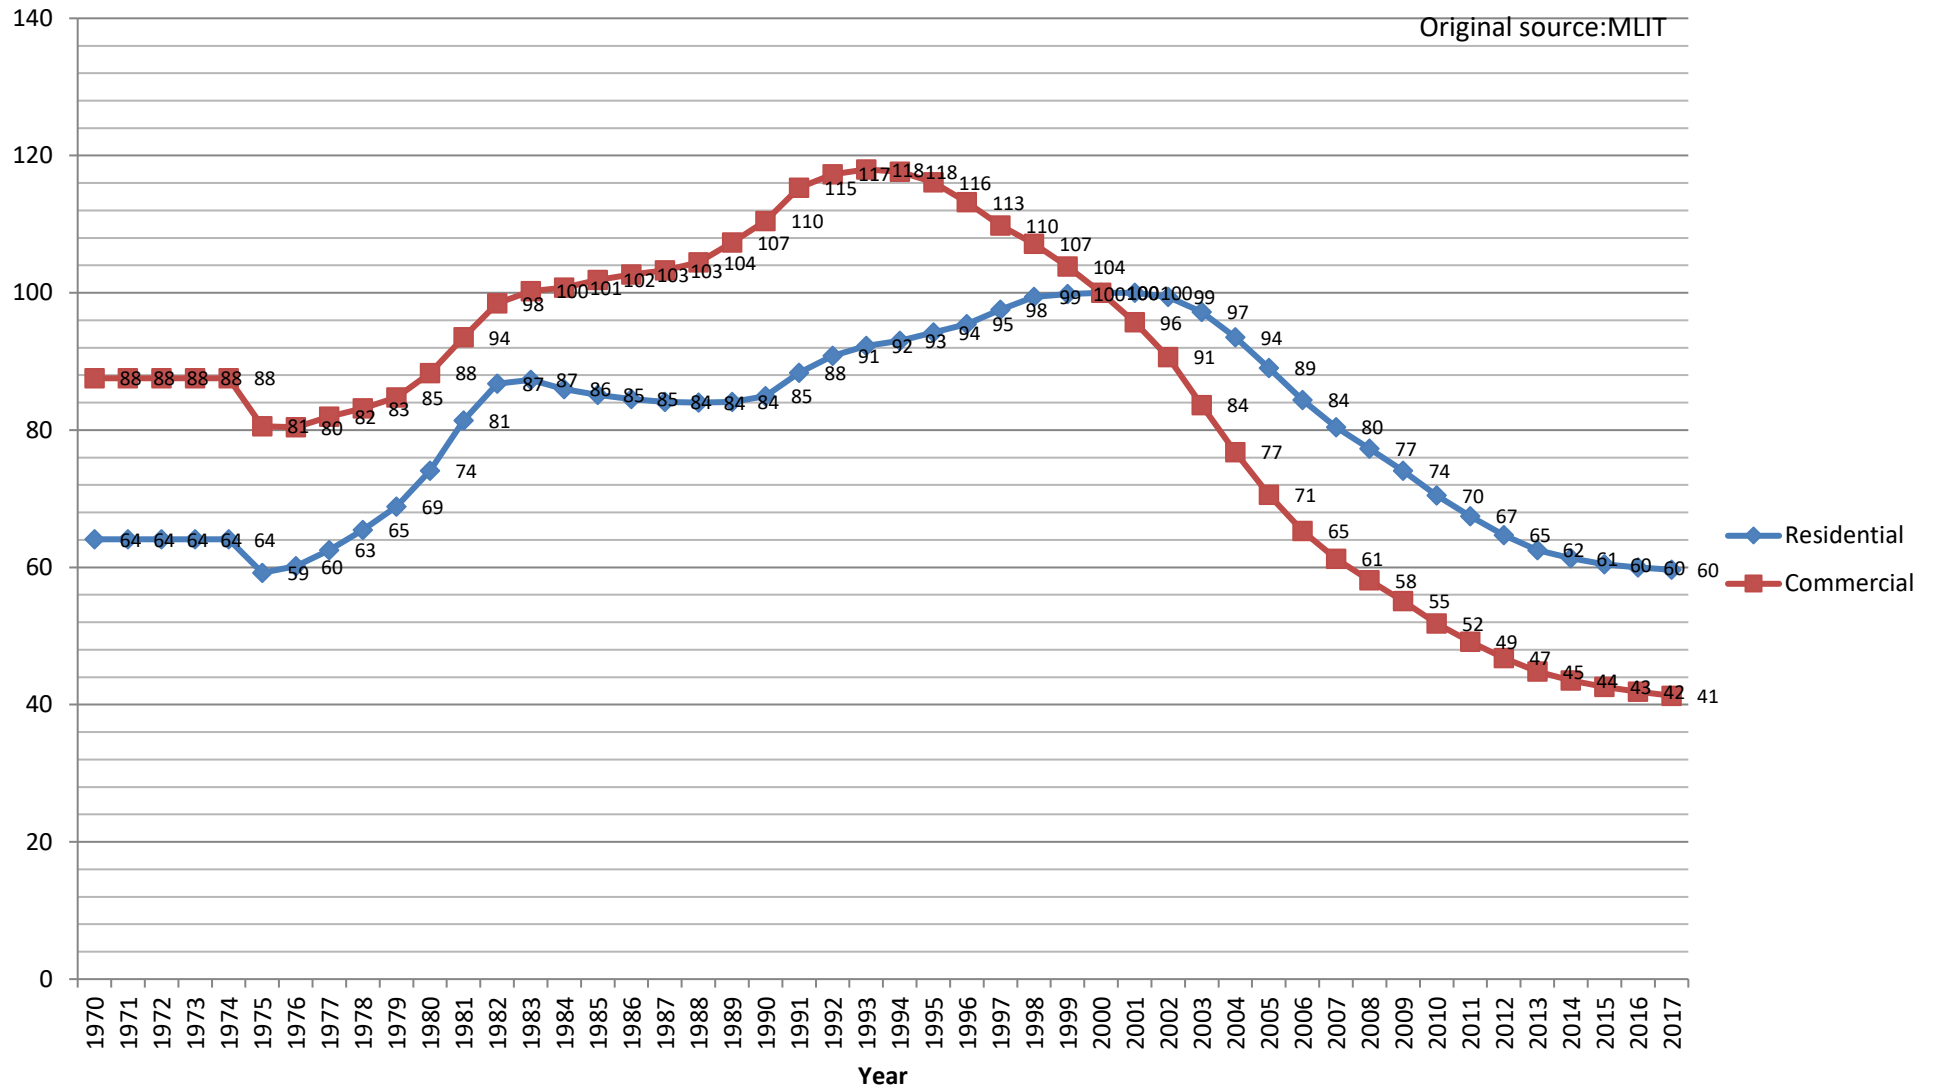

Land Price Index (Iwate)

2000y=100

Original source:MLIT

Land Price Index (Miyagi)

2000y=100

Original source:MLIT

Land Price Index (Akita)

2000y=100

Original source:MLIT

Land Price Index (Yamagata)

2000y=100

Original source:MLIT

Land Price Index (Fukushima)

2000y=100

Original source:MLIT

Land Price Index (Ibaraki)