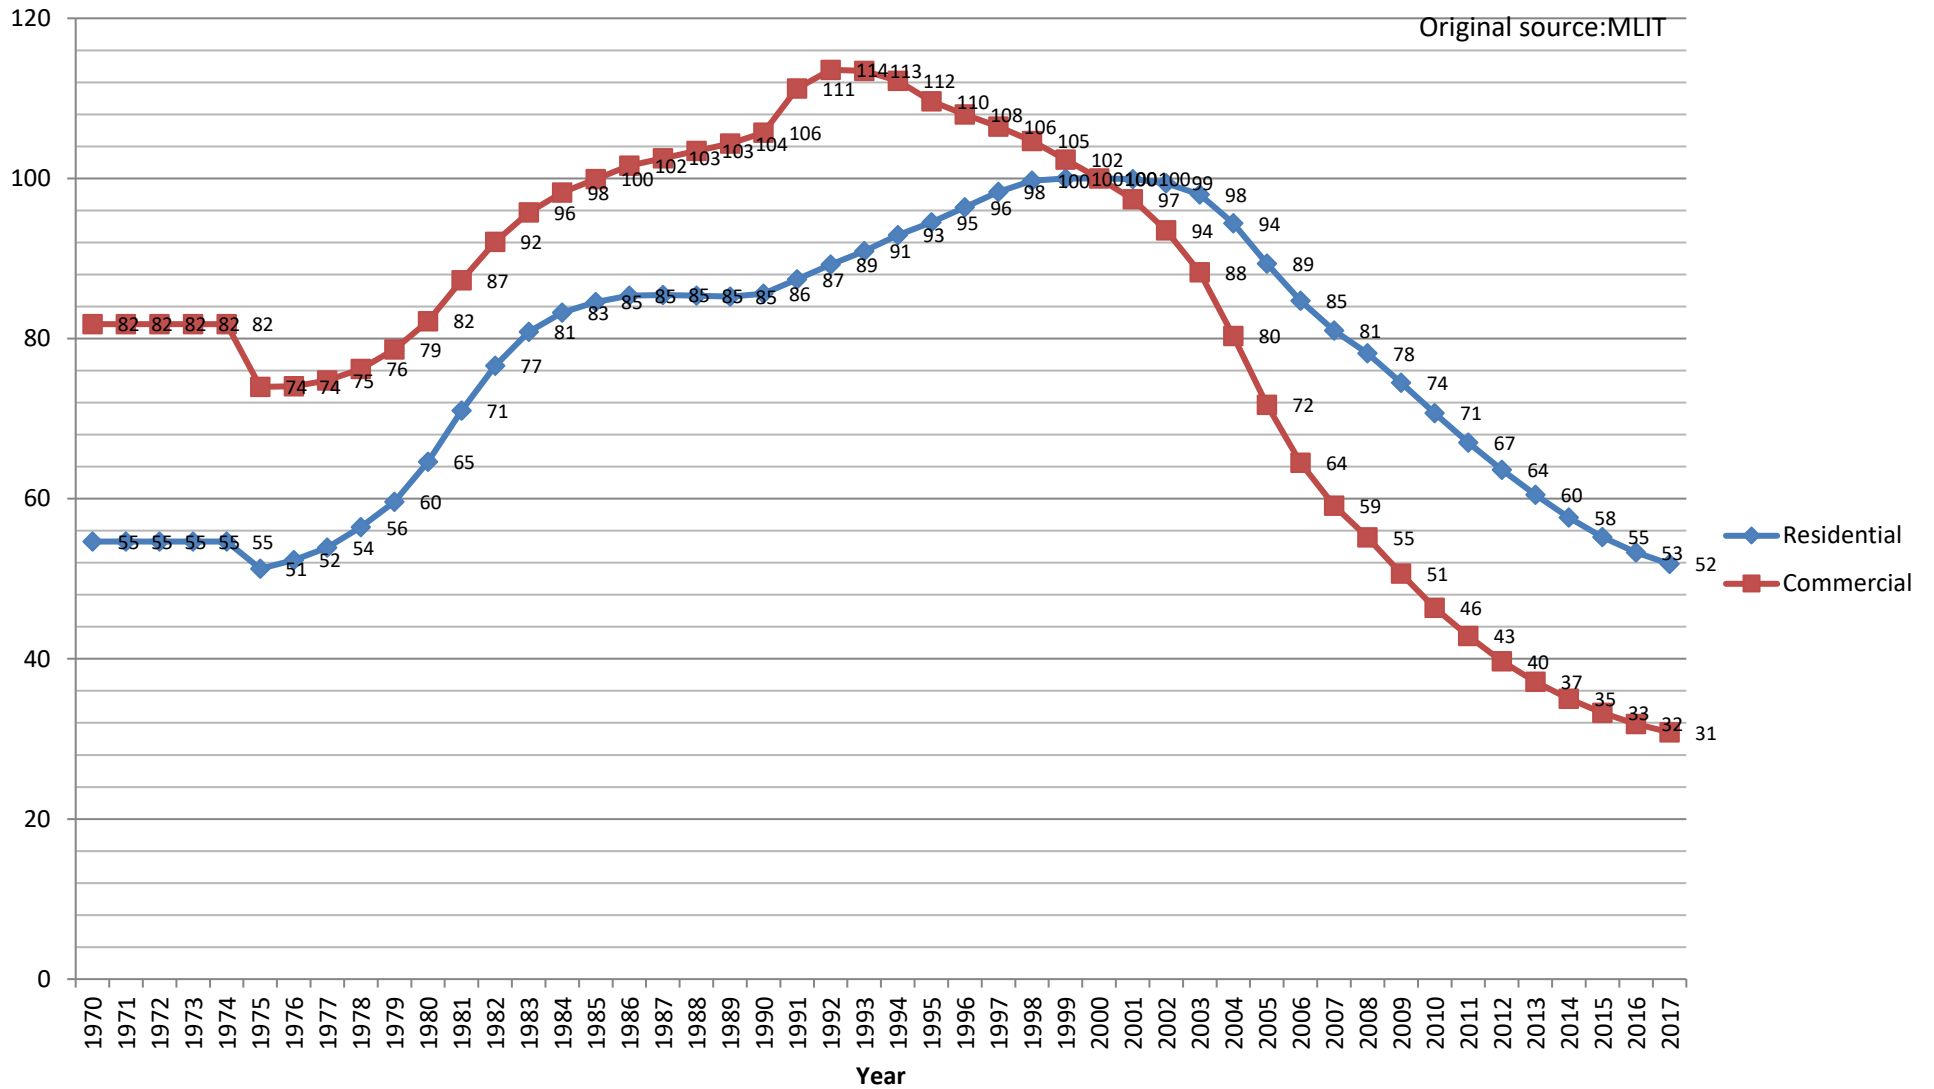

Land Price Index (Iwate)

2000y=100

Original source:MLIT

Land Price Index (Miyagi)

2000y=100

Original source:MLIT

Land Price Index (Akita)

2000y=100

Original source:MLIT

Land Price Index (Yamagata)

2000y=100

Original source:MLIT

Land Price Index (Fukushima)

2000y=100

Original source:MLIT

Land Price Index (Ibaraki)