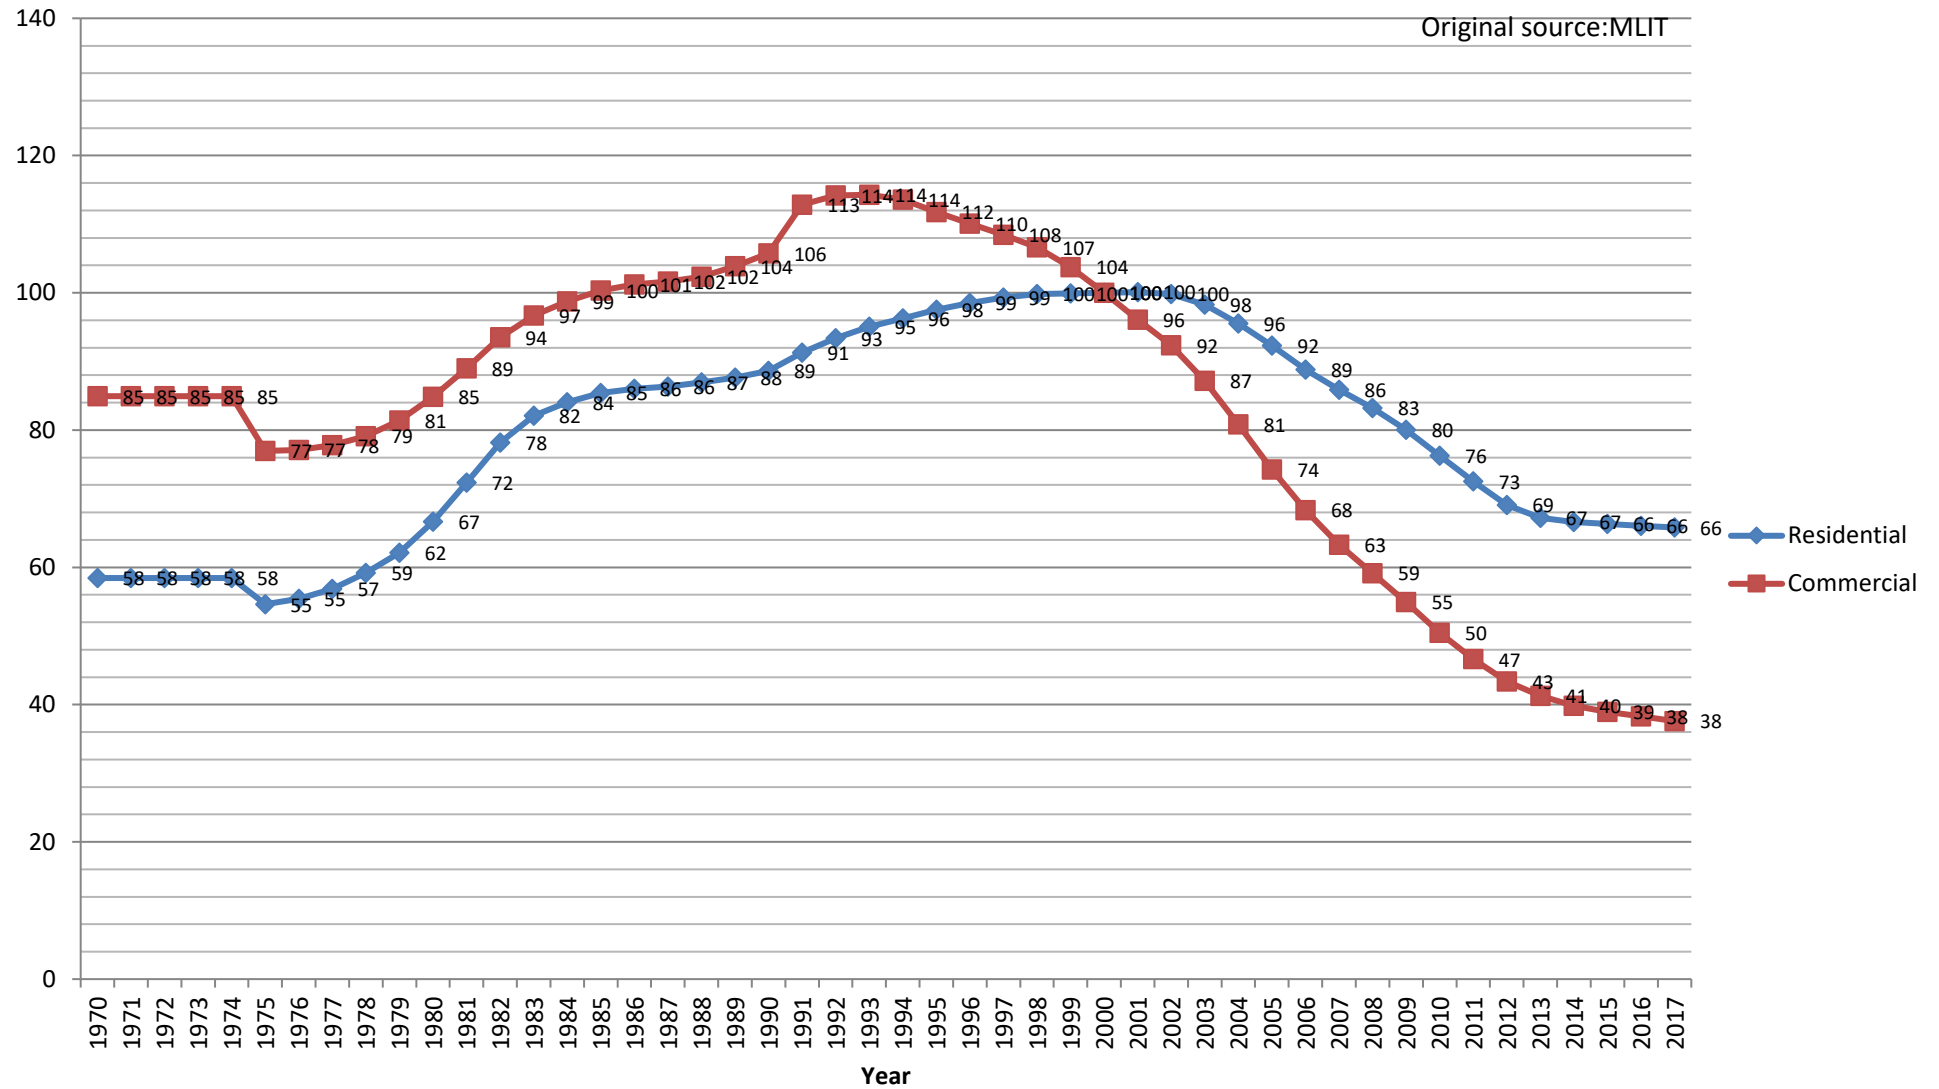

Land Price Index (Iwate)

2000y=100

Original source:MLIT