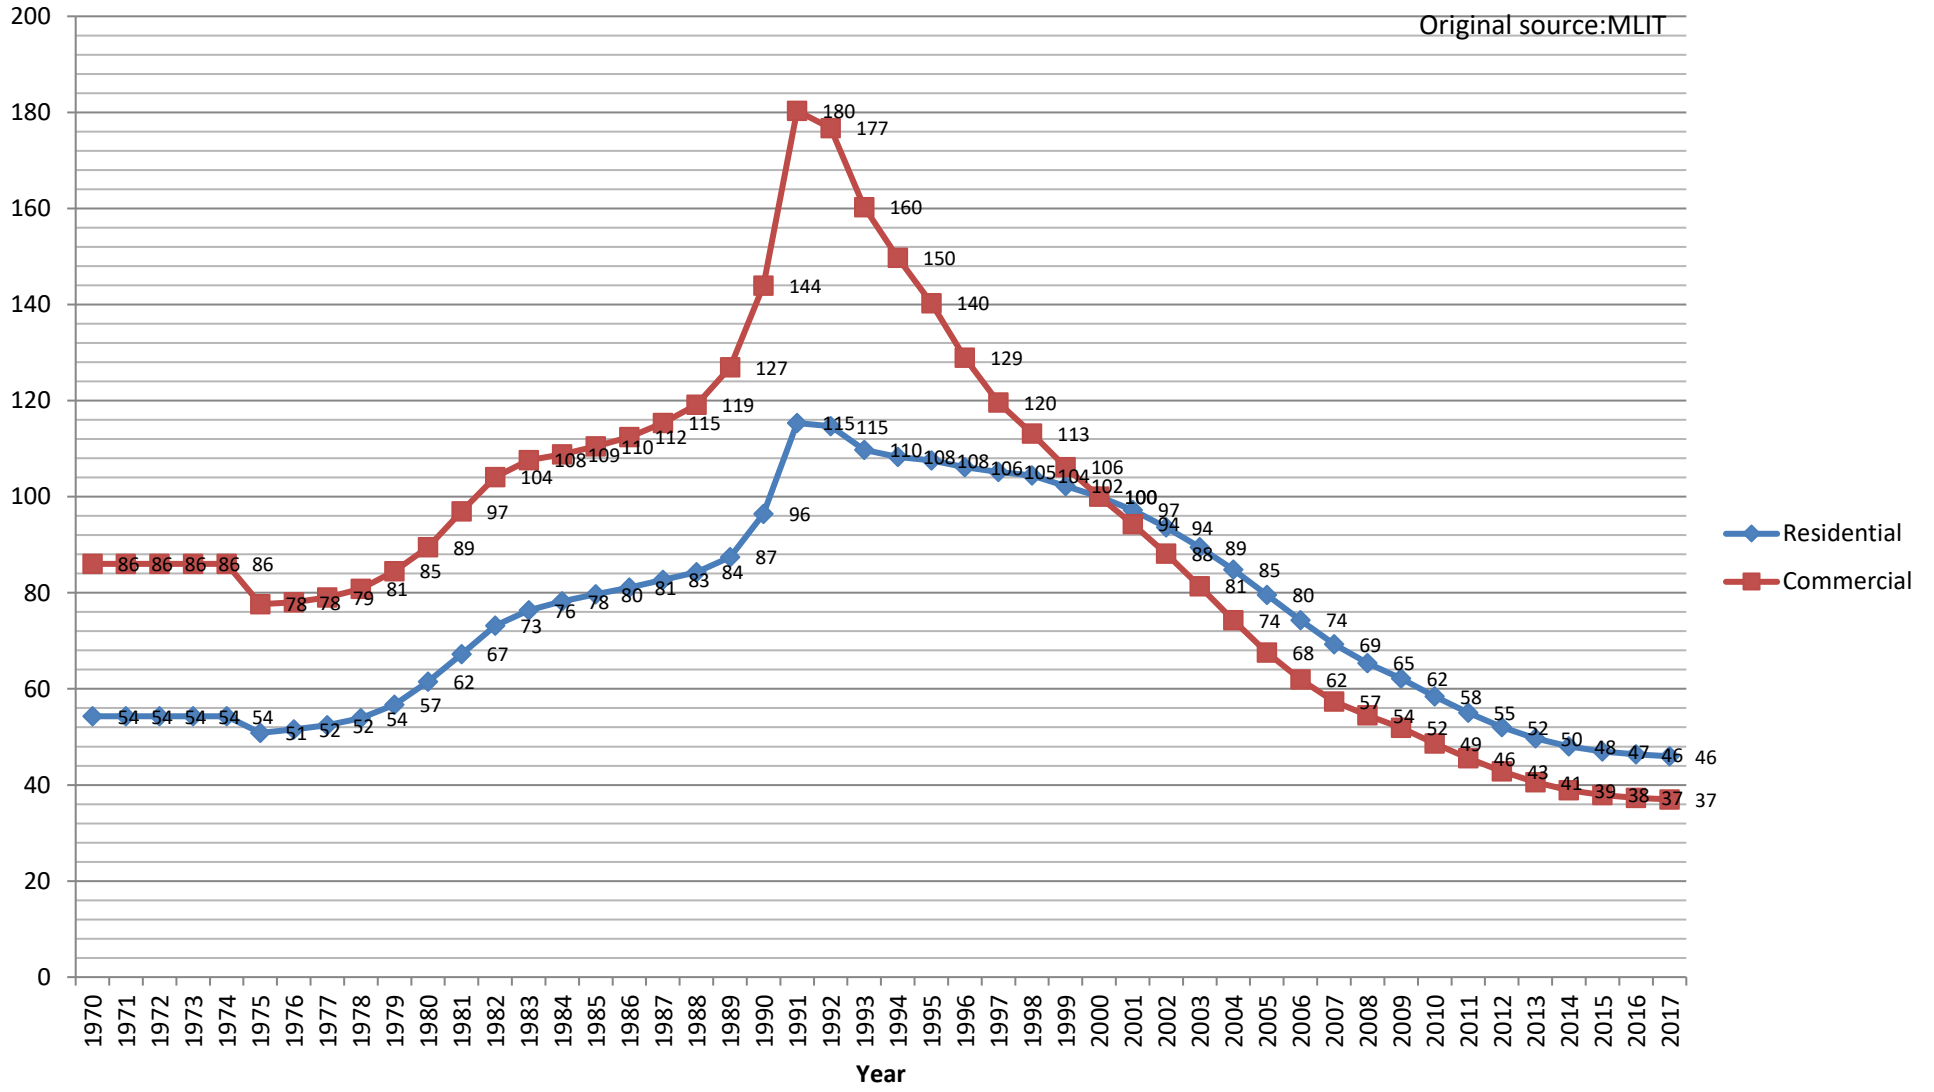

Land Price Index (Yamaguchi)

2000y=100

Original source:MLIT

Land Price Index (Tokushima)

2000y=100

Original source:MLIT

Land Price Index (Kagawa) 2000y=100

Original source:MLIT