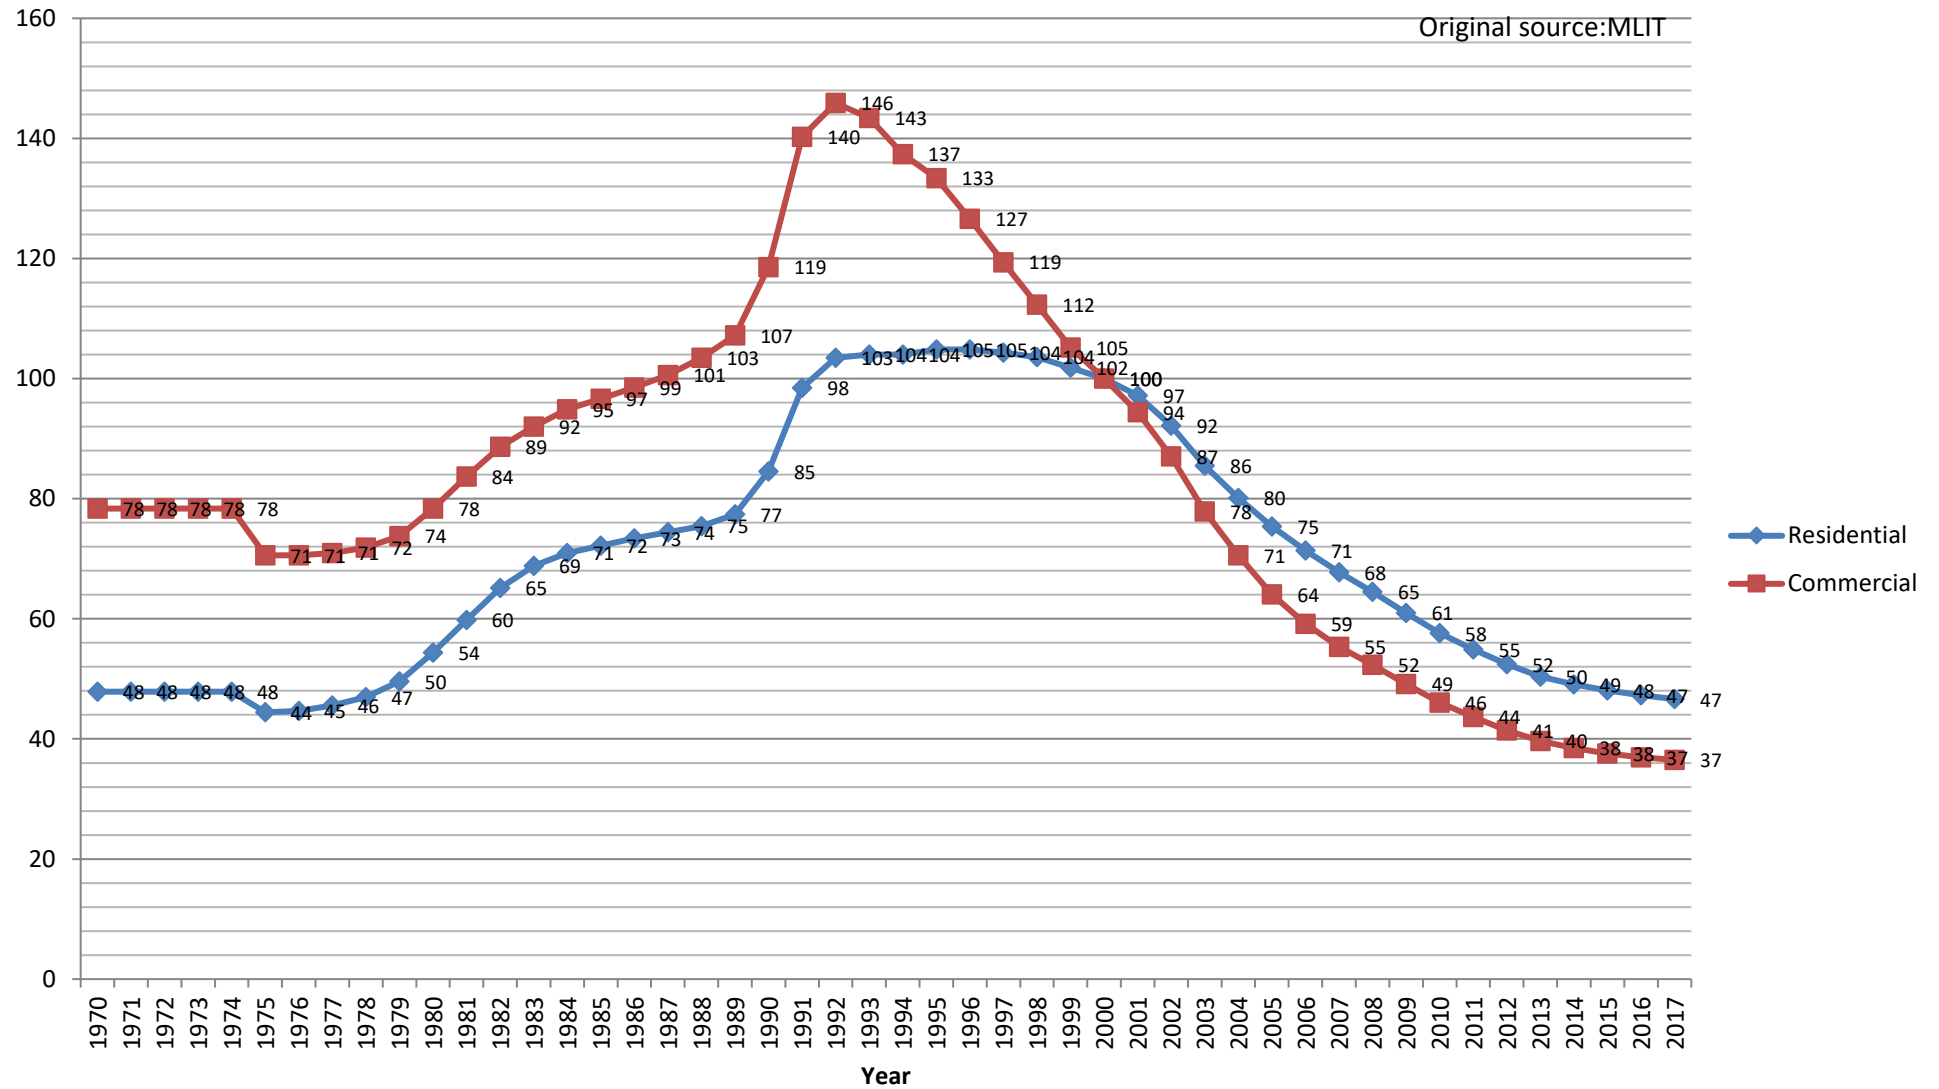

Land Price Index (Ishikawa)

2000y=100

Original source:MLIT

Land Price Index (Fukui)

2000y=100

Original source:MLIT

Land Price Index (Yamanashi)

2000y=100

Original source:MLIT

Land Price Index (Nagano)

2000y=100

Original source:MLIT

Land Price Index (Gifu)

2000y=100

Original source:MLIT

Land Price Index (Shizuoka)