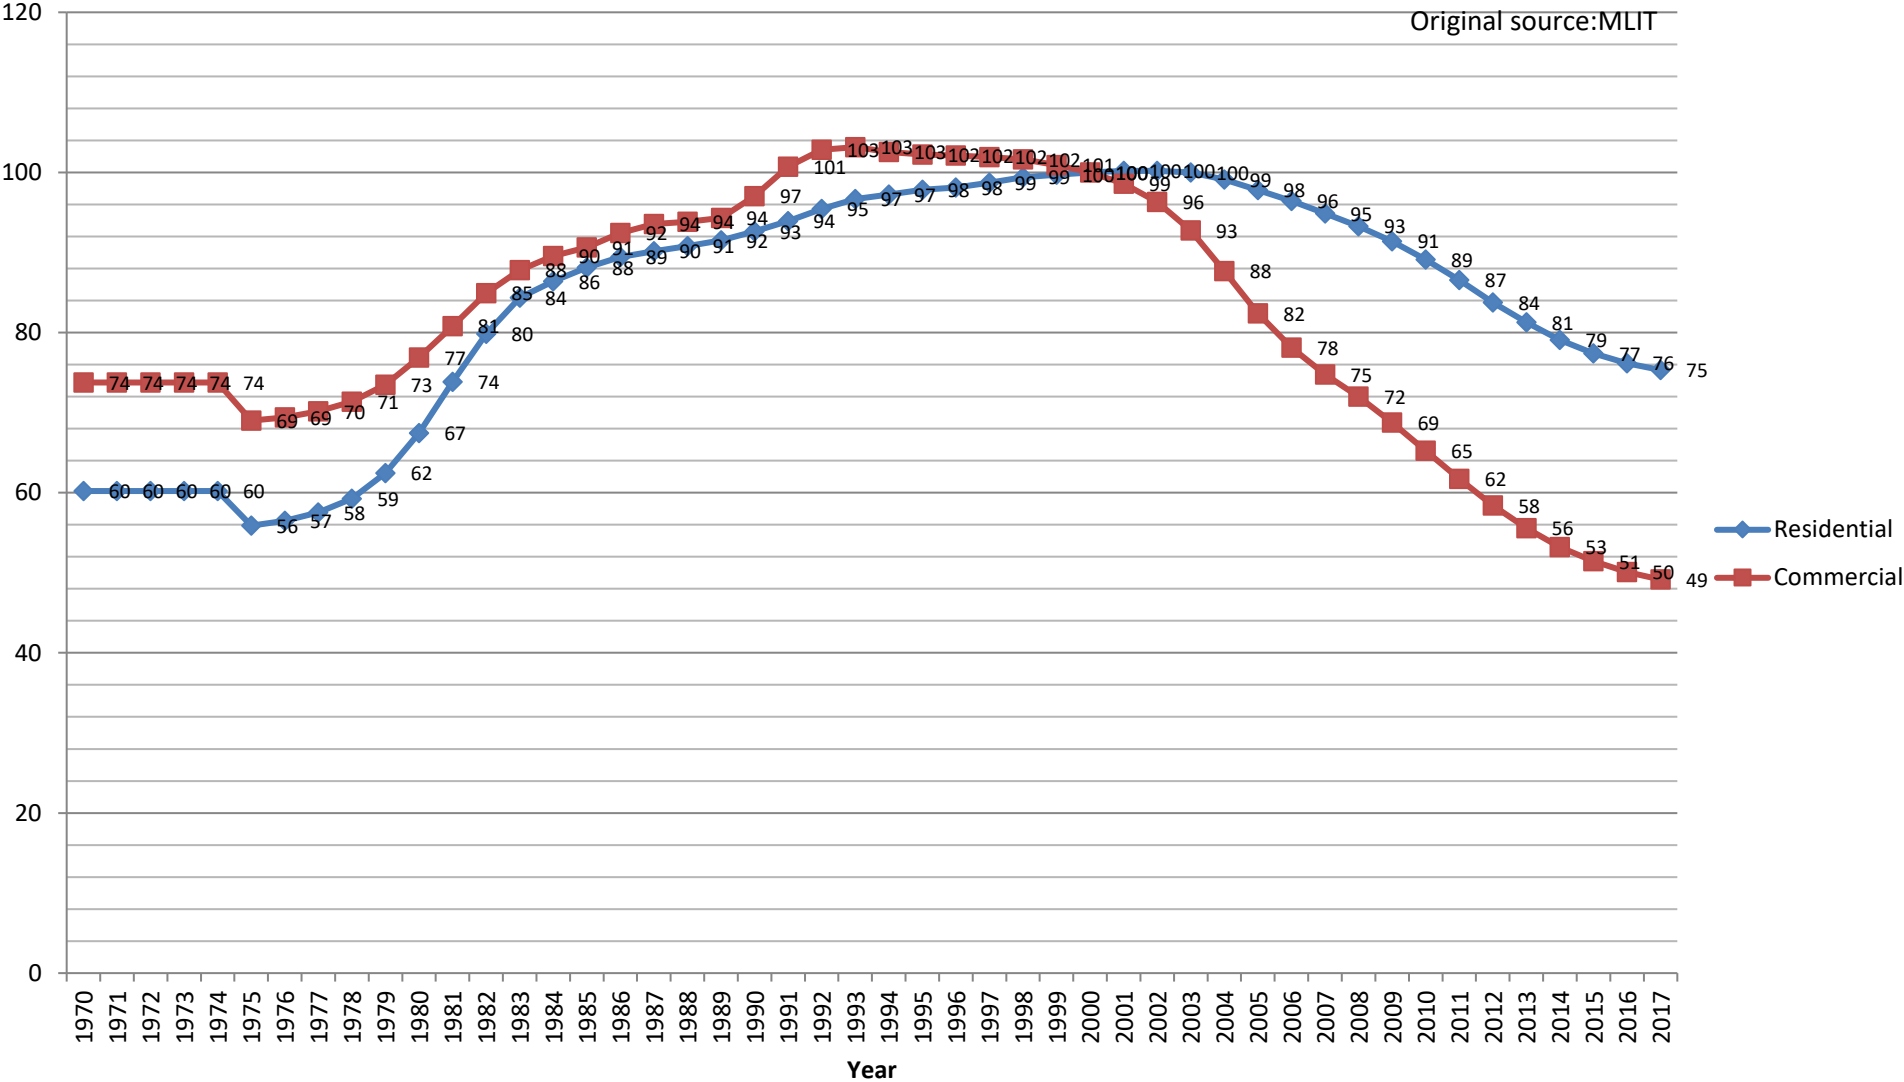

Land Price Index (Shimane)

2000y=100

Original source:MLIT