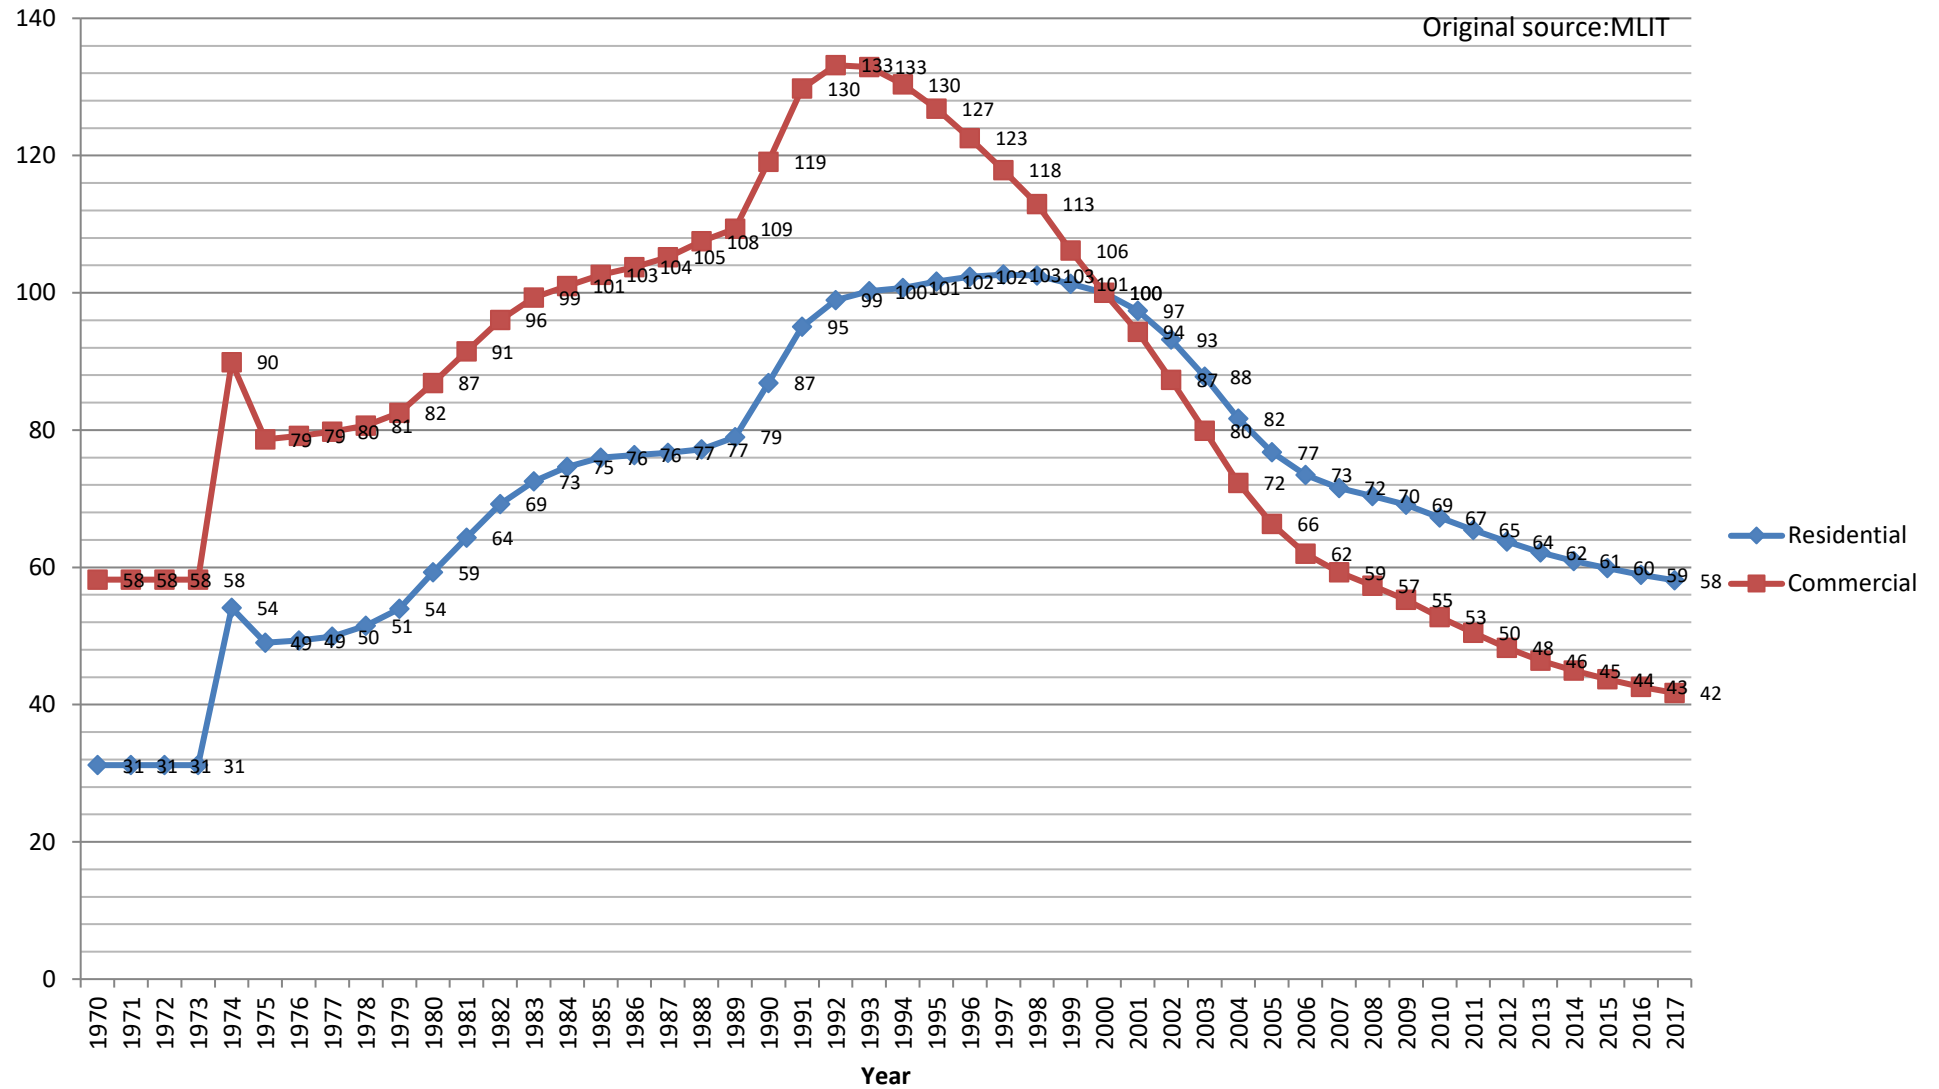

2000y=100

Original source:MLIT

Land Price Index (Niigata)

2000y=100

Original source:MLIT

Land Price Index (Toyama)

2000y=100

Original source:MLIT