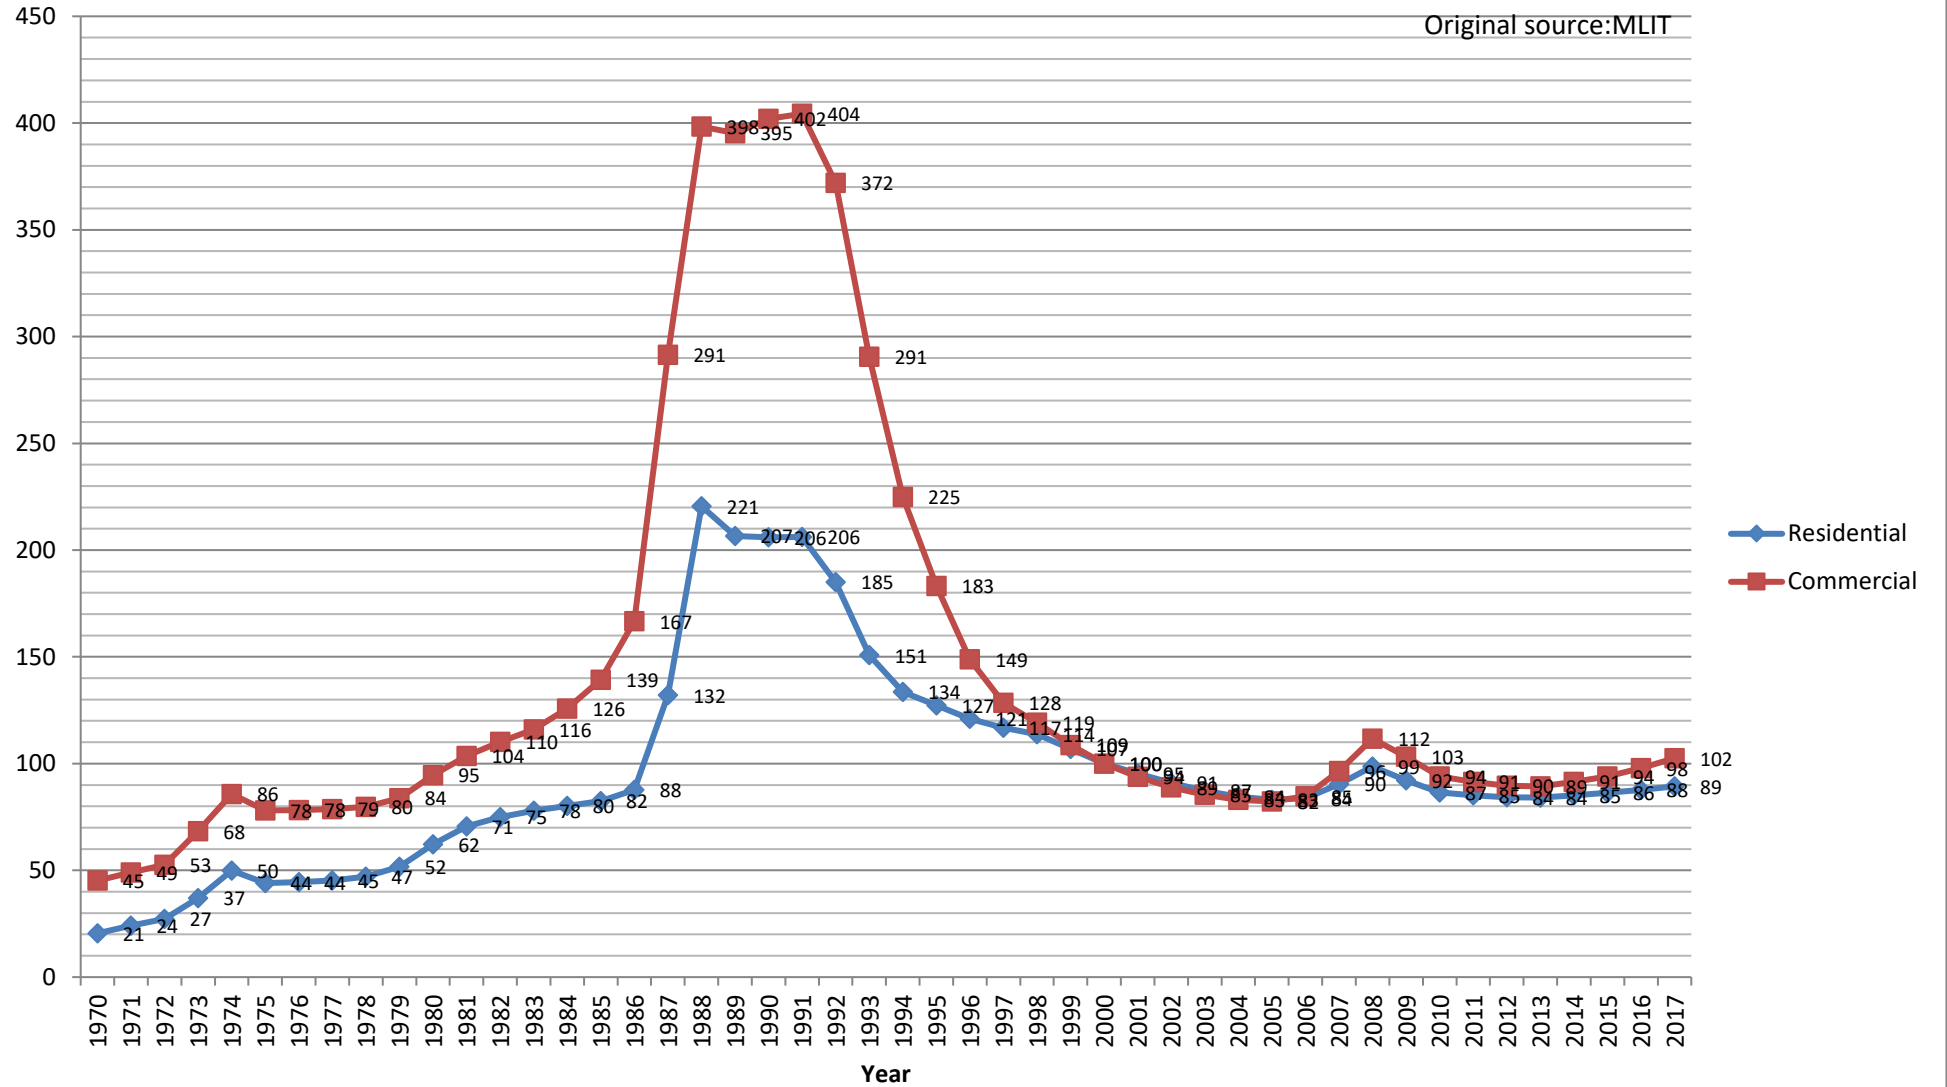

Land Price Index (Saitama)

2000y=100

Original source:MLIT

Land Price Index (Chiba) 2000y=100

Original source:MLIT

Land Price Index (Tokyo) 2000y=100

Original source:MLIT

Land Price Index (Kanagawa)

2000y=100

Original source:MLIT

Land Price Index (Niigata)

2000y=100

Original source:MLIT

Land Price Index (Toyama)

2000y=100

Original source:MLIT