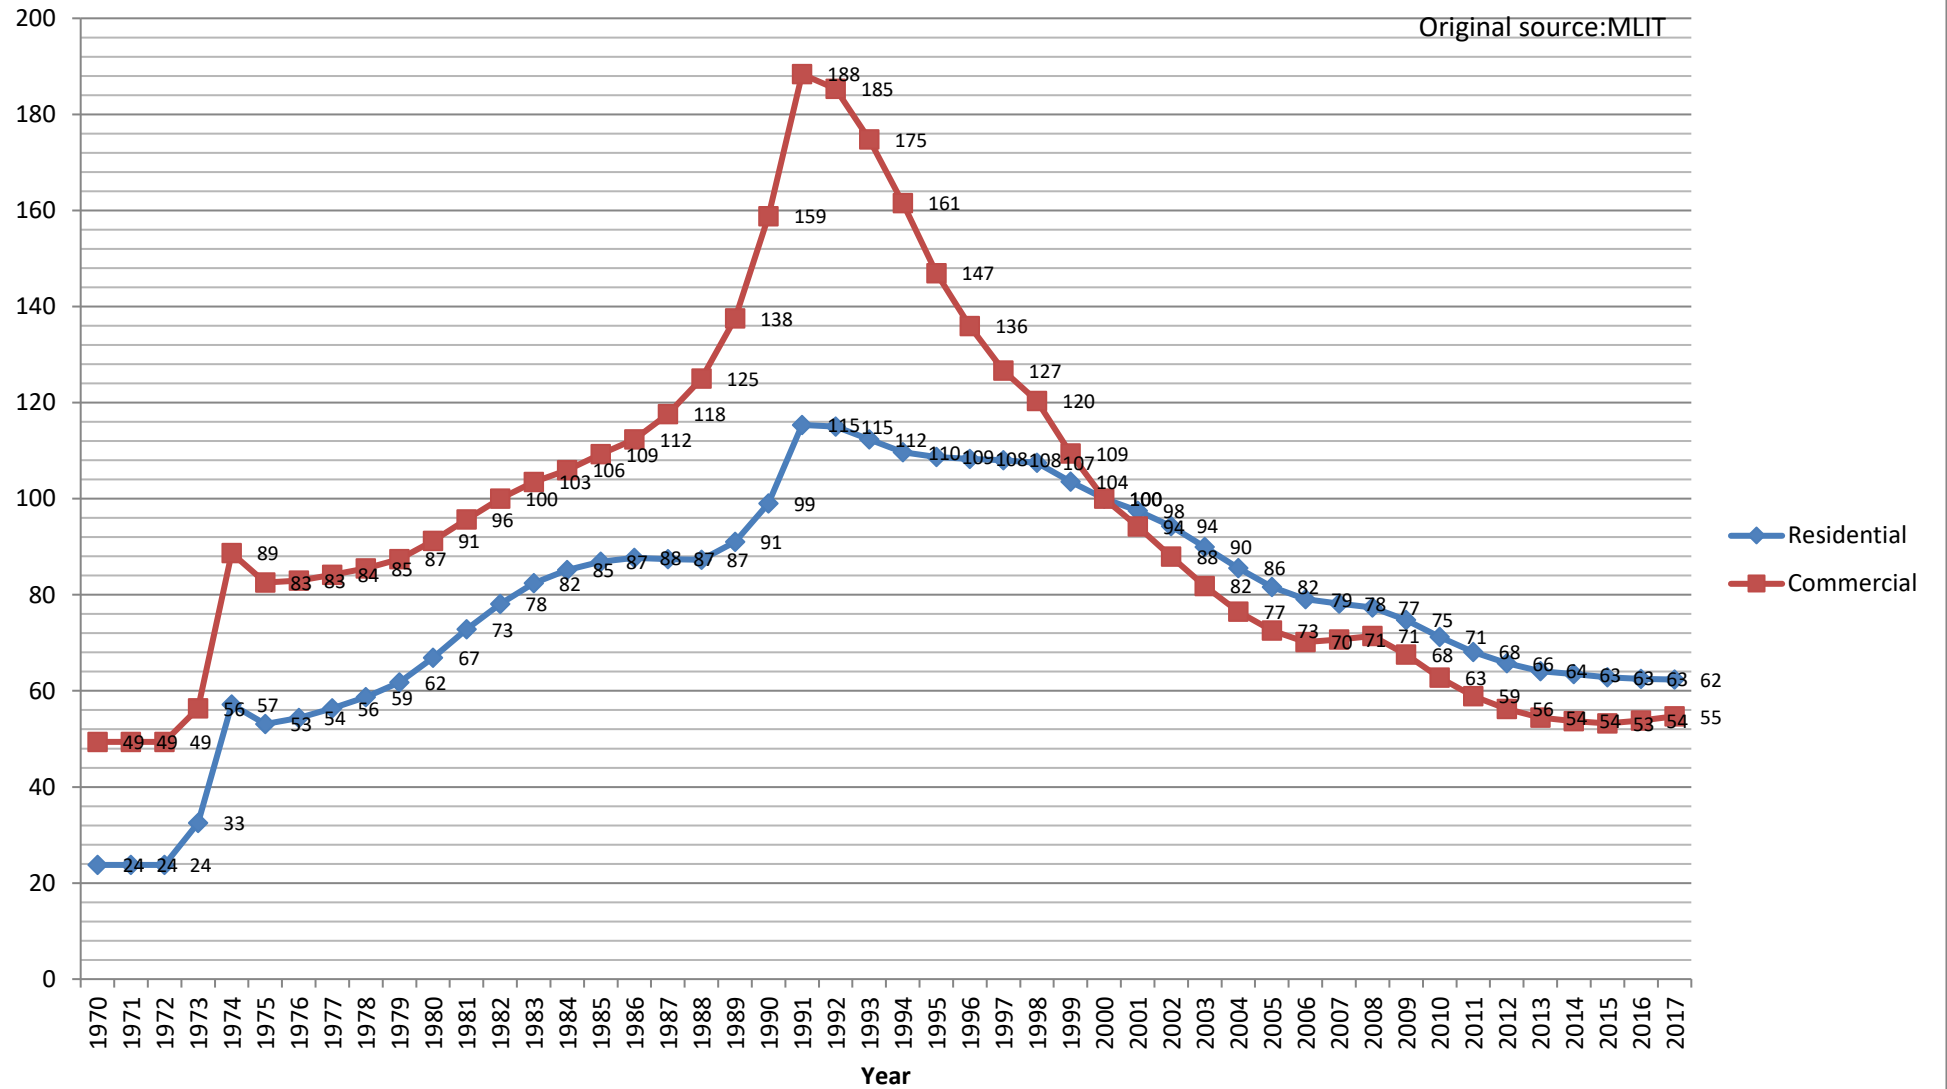

Land Price Index (Japan) 2000y=100

Original source:MLIT

Land Price Index (Hokkaido)

2000y=100

Original source:MLIT

Land Price Index (Aomori)

2000y=100

Original source:MLIT

Land Price Index (Iwate)

2000y=100

Original source:MLIT

Land Price Index (Miyagi)

2000y=100

Original source:MLIT

Land Price Index (Akita)

2000y=100

Original source:MLIT

Land Price Index (Yamagata)

2000y=100

Original source:MLIT

Land Price Index (Fukushima)

2000y=100

Original source:MLIT

Land Price Index (Ibaraki)